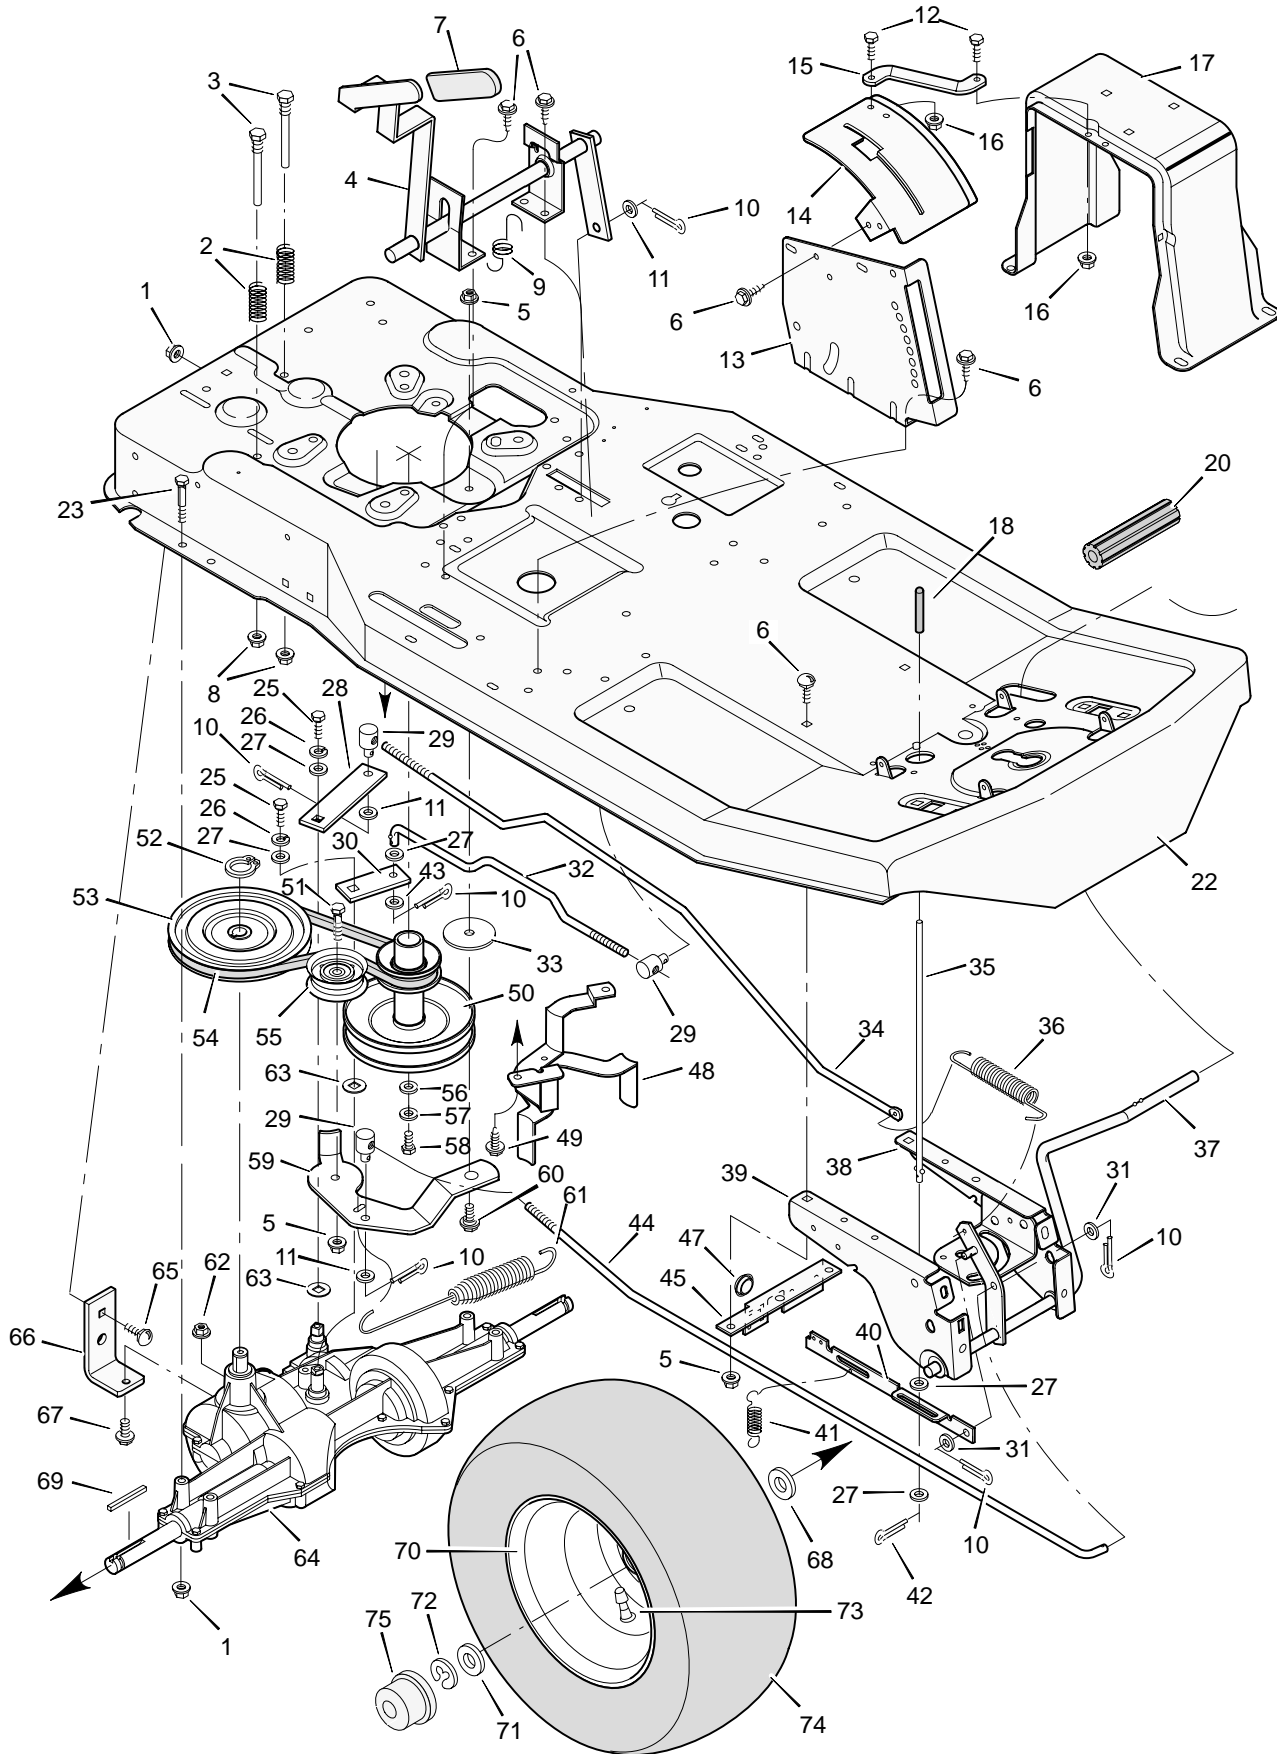

MODEL 30540x20F

REPAIR PARTS MOTION DRIVE

MODEL 30540x20F

REPAIR PARTS MOTION DRIVE

Key No.	Description	Part No.	Key No.	Description	Part No.
1	Locknut, Flange	15x88	40	Link, Parking Brake	56565Z
2	Spring, Compression	164x1	41	Spring, Extension	165x107
3	Guide, Belt	55826	42	Pin, Cotter	30x50
4	Shifter Assembly	56610E701	43	Washer	17x46Z
5	Locknut, Flange	15x84	44	Rod, Clutch	56531Z
6	Screw	26x267	45	Stop, Parking Brake	56227E701
7	Grip, Shift Lever	91573	47	Grommet	56623
8	Hex Nut	15x115	48	Guide, Belt	56215Z
9	Spring, Extension	165x100	49	Screw	26x49
10	Pin, Cotter	30x20	50	Pulley Assembly, Stack	92504Z
11	Washer	17x53Z	51	Bolt, Hex	1x111
12	Bolt, Hex	1x38	52	Ring, Retainer	11x7
13	Plate, Index	56595E701	53	Pulley, Drive	56562
14	Gate, Shift	56606E701	54	Belt, Motion Drive	37x65
15	Brace, Shift Gate	56529E701	55	Pulley, Idler	56526
16	Locknut, Flange	15x89	56	Washer	17x170
17	Support, Seat	56517E701	57	Lockwasher	19x35
18	Grip, Parking Brake	55873	58	Bolt, Hex	1x140
20	Pedal, Rubber	55825	59	Bracket, Idler	56520E701
22	Frame Assembly	56611E245	60	Bolt, Shoulder	9x42
23	Bolt, Hex	1x124	61	Spring, Extension	165x81
25	Bolt, Hex	1x145	62	Locknut, Hex	15x43
26	Lockwasher	18x32	63	Washer	17x148
27	Washer	17x36Z	64	Transaxle, Dana Model 4450-1	‡
28	Yoke, Brake	56500Z	65	Bolt, Carriage	2x53
29	Nut, Adjusting	21920	66	Bracket, Transaxle	56503E701
30	Yoke, Shift	56505Z	67	Bolt, Hex	1x139
31	Washer	17x47Z	68	Washer	17x160
32	Rod, Shift	56591Z	69	Key, Square	56534
33	Washer, Hardened	17x174HT	70	Wheel & Tire Assembly	92308-601
34	Rod, Brake	56530Z	71	Washer	17x195
35	Rod, Parking Brake	56566Z	72	E-Ring	11x3
36	Spring, Extension	165x85	73	Valve Stem **	24373
37	Lever, Pedal	56511E701	74	Tire Only **	24393
38	Plate, Left Suspension	56224E701	75	Hub Cap, Optional	94618
39	Plate, Right Suspension	56023E701			

‡ Parts are available from a Authorized Engine Service Center. See "Engines, Gasoline" or "Gasoline Engines" in the yellow pages of the telephone directory

** Also included with Key No. 70.