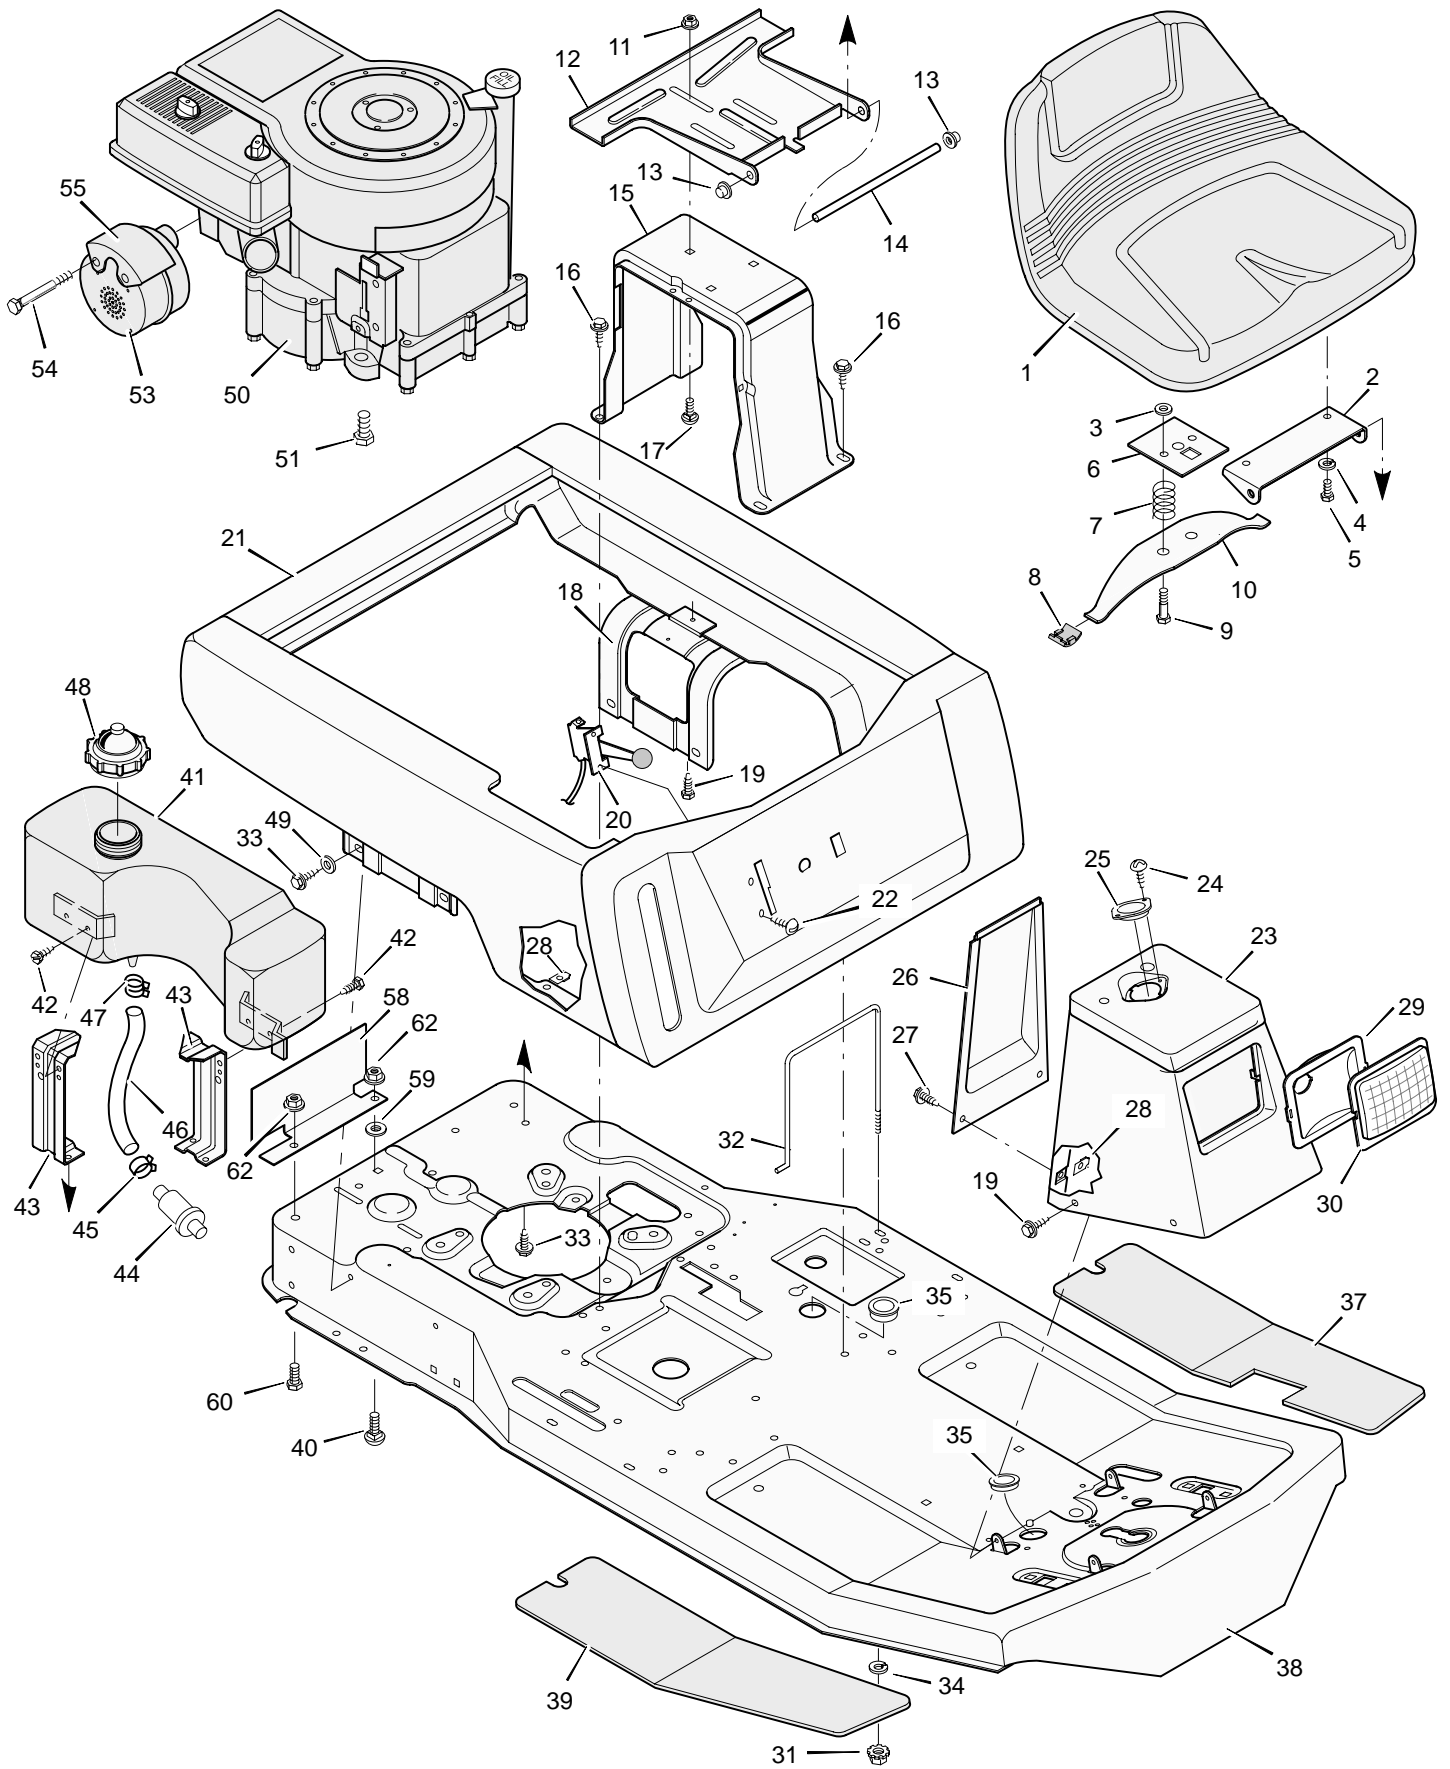

MODEL 30540x20F

REPAIR PARTS BODY CHASSIS

MODEL 30540x20F

REPAIR PARTS BODY CHASSIS

Key No.	Description	Part No.	Key No.	Description	Part No.
1	Seat	92387	34	Washer	17x38Z
2	Hinge, Seat	56516E701	35	Grommet	21268
3	Retainer	28x64	37	Mat, Left	56107
4	Lockwasher	18x16	38	Frame Assembly	56611E245
5	Bolt, Hex	1x45	39	Mat, Right	56106
6	Plate, Seat Switch	91963Z	40	Bolt, Carriage	2x53
7	Spring, Compression	164x26	41	Tank, Fuel	55805
8	Glide, Seat Spring	91822	42	Screw	26x213
9	Bolt, Shoulder	9x38	43	Bracket, Fuel Tank	55806E701
10	Spring, Seat	91964	44	Filter, Fuel	56002
11	Locknut, Flange	15x88	45	Clamp	91174
12	Bracket, Seat Pivot	56518E701	46	Line, Fuel	91022
13	Cap, Push On	28x23	47	Clamp	23713
14	Rod, Seat Hinge	56537Z	48	Cap, Fuel	92317
15	Support, Seat	56517E701	49	Washer	19x6
16	Screw	26x249	50	Engine	‡
17	Bolt, Carriage	2x53	51	Bolt, Engine Mount	25x7
18	Support, Body *	55017E701	53	Muffler	90331
19	Screw	26x214	54	Bolt	1x117
20	Throttle Control	56598	55	Shield, Heat	90333
21	Body	54766E245	58	Shield, Heat	56636E701
22	Screw	26x201	59	Washer	28x64
23	Console Assembly	56570E245	60	Bolt	1x91
24	Screw	26x201	62	Locknut, Flange	15x76
25	Bearing, Steering Post	56022	—	Owner's Manual, English	F-97631
26	Console, Plate	55023E245	—	Owner's Manual, French	F-97631FR
27	Screw	4x24	—	Owner's Manual, German	F-97631GR
28	J-Nut	28x18	—	Parts List	F-97632
29	Reflector	56241Z	—	Decal, Right Panel	44x7040
30	Lens	90082	—	Decal, Left Panel	44x7041
31	Locknut	15x66	—	Decal, Shift	44x4402
32	Clamp, Battery	54800Z	—	Decal, Front	44x6164
33	Screw	26x49	—	Decal, Warning	44x6816