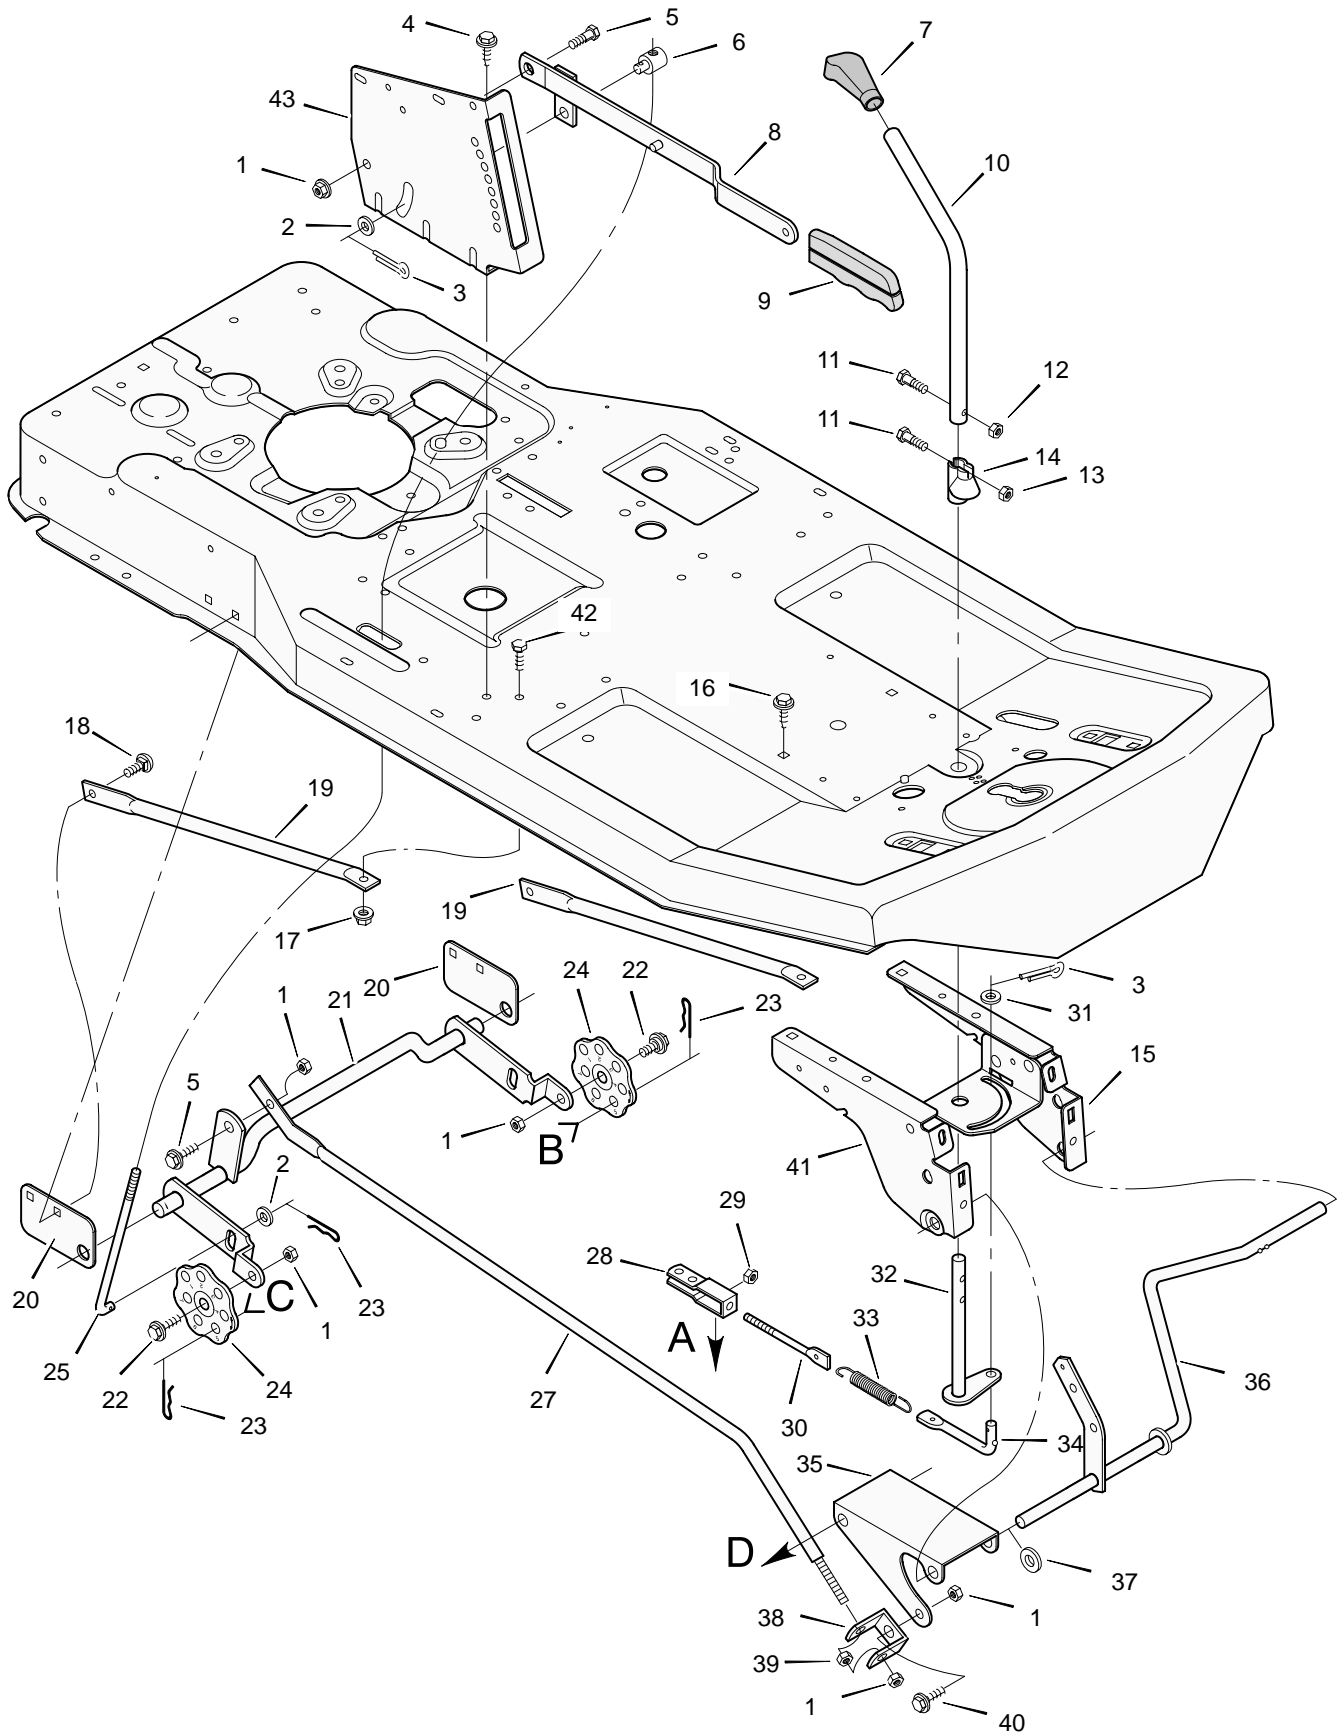

MODEL 30540x20F

REPAIR PARTS MOWER HOUSING SUSPENSION

Key No.	Description	Part No.
1	Locknut, Flange	15x84
2	Washer	17x53
3	Pin, Cotter	30x20
4	Screw	26x249
5	Bolt, Shoulder	9x9Z
6	Nut, Adjusting	21920
7	Grip, Blade Control	92698
8	Lever Assembly, Lift	56031E701
9	Grip, Lift Lever	91573
10	Attachment, Clutch	55927Z
11	Bolt, Hex	1x76
12	Locknut	15x66
13	Locknut, Flange	15x89
14	Cam, Blade Control	55853
15	Plate, Left Suspension	56224E701
16	Screw	26x249
17	Locknut, Flange	15x88
18	Bolt, Carriage	2x64
19	Strut, Frame	55326E701
20	Plate, Mounting	55270E701
21	Rod Assembly, Rear Suspension	55346E701
22	Bolt, Shoulder	9x4
23	Pin, Hair	31x4
24	Plate, Adjusting	55344E701
25	Rod, Lifter	24839E701
27	Rod, Suspension	55957E701
28	Clevis	24471Z
29	Nut, Hex	15x2
30	Link, Blade Drive	55271Z
31	Washer	17x48
32	Rod and Arm Assembly	55930E701
33	Spring, Extension	165x67
34	Link, Front Deck	55179E701
35	Bracket, Front Suspension	55139E701
36	Lever, Pedal	56511E701
37	Washer	17x122
38	Clevis	55298
39	Locknut, Hex	15x73
40	Bolt, Shoulder	9x17
41	Plate, Right Suspension	56023E701
42	Bolt, Hex	1x45
43	Plate, Index	56595E701