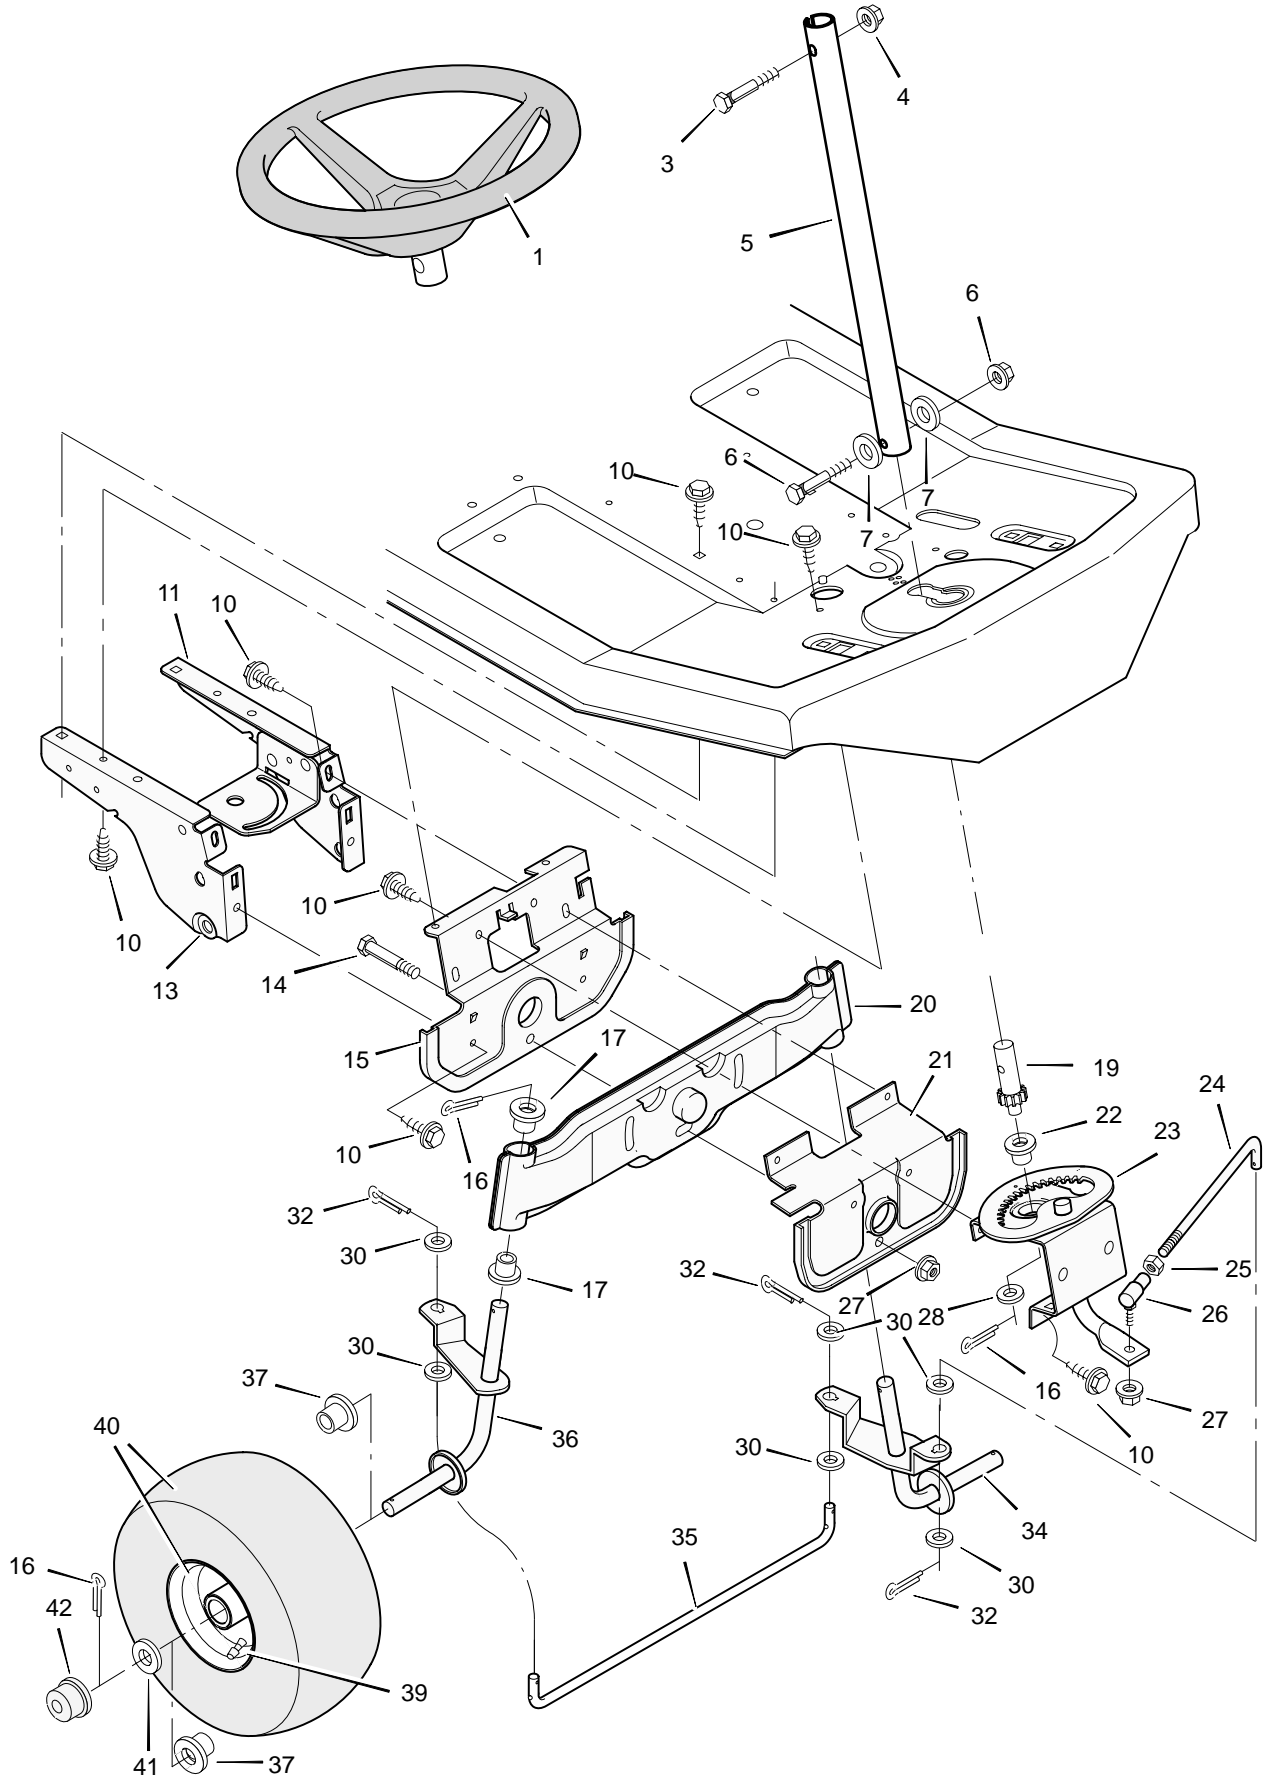

Key No.	Description	Part No.
1	Steering Wheel	92078
3	Bolt, Hex	1x102
4	Locknut, Flange	15x88
5	Post, Steering	91444C
6	Nut, Hex	15x88
7	Washer	17x47Z
10	Screw	26x267
11	Plate, Left Suspension	56224E701
13	Plate, Right Suspension	56023E701
14	Bolt, Hex	1x69
15	Support, Front Axle	56231E701
16	Pin, Cotter	30x49
17	Bearing, Spindle	55003
19	Gear, Pinion	56057
20	Axle Assembly, Front	56223E701
21	Hanger Assembly, Front Axle	56230E701
22	Bearing	55168
23	Sector Assembly	56236E701
24	Rod, Drag Link	56625E701
25	Ball Joint, Steering	21031
26	Nut, Hex	15x61
27	Locknut, Flange	15x87
28	Washer	17x87
30	Washer	17x53
32	Pin, Cotter	30x20
34	Spindle Assembly, Left	55039E701
35	Rod, Tie	55026E701
36	Spindle Assembly, Right	55038E701
37	Bearing, Wheel *	56105
38	Tire	55700
39	Valve Stem *	24373
40	Wheel & Tire Assembly	92303-601
41	Washer	17x197
42	Cap, Hub (Optional)	94618

* Also included with Key No. 40.