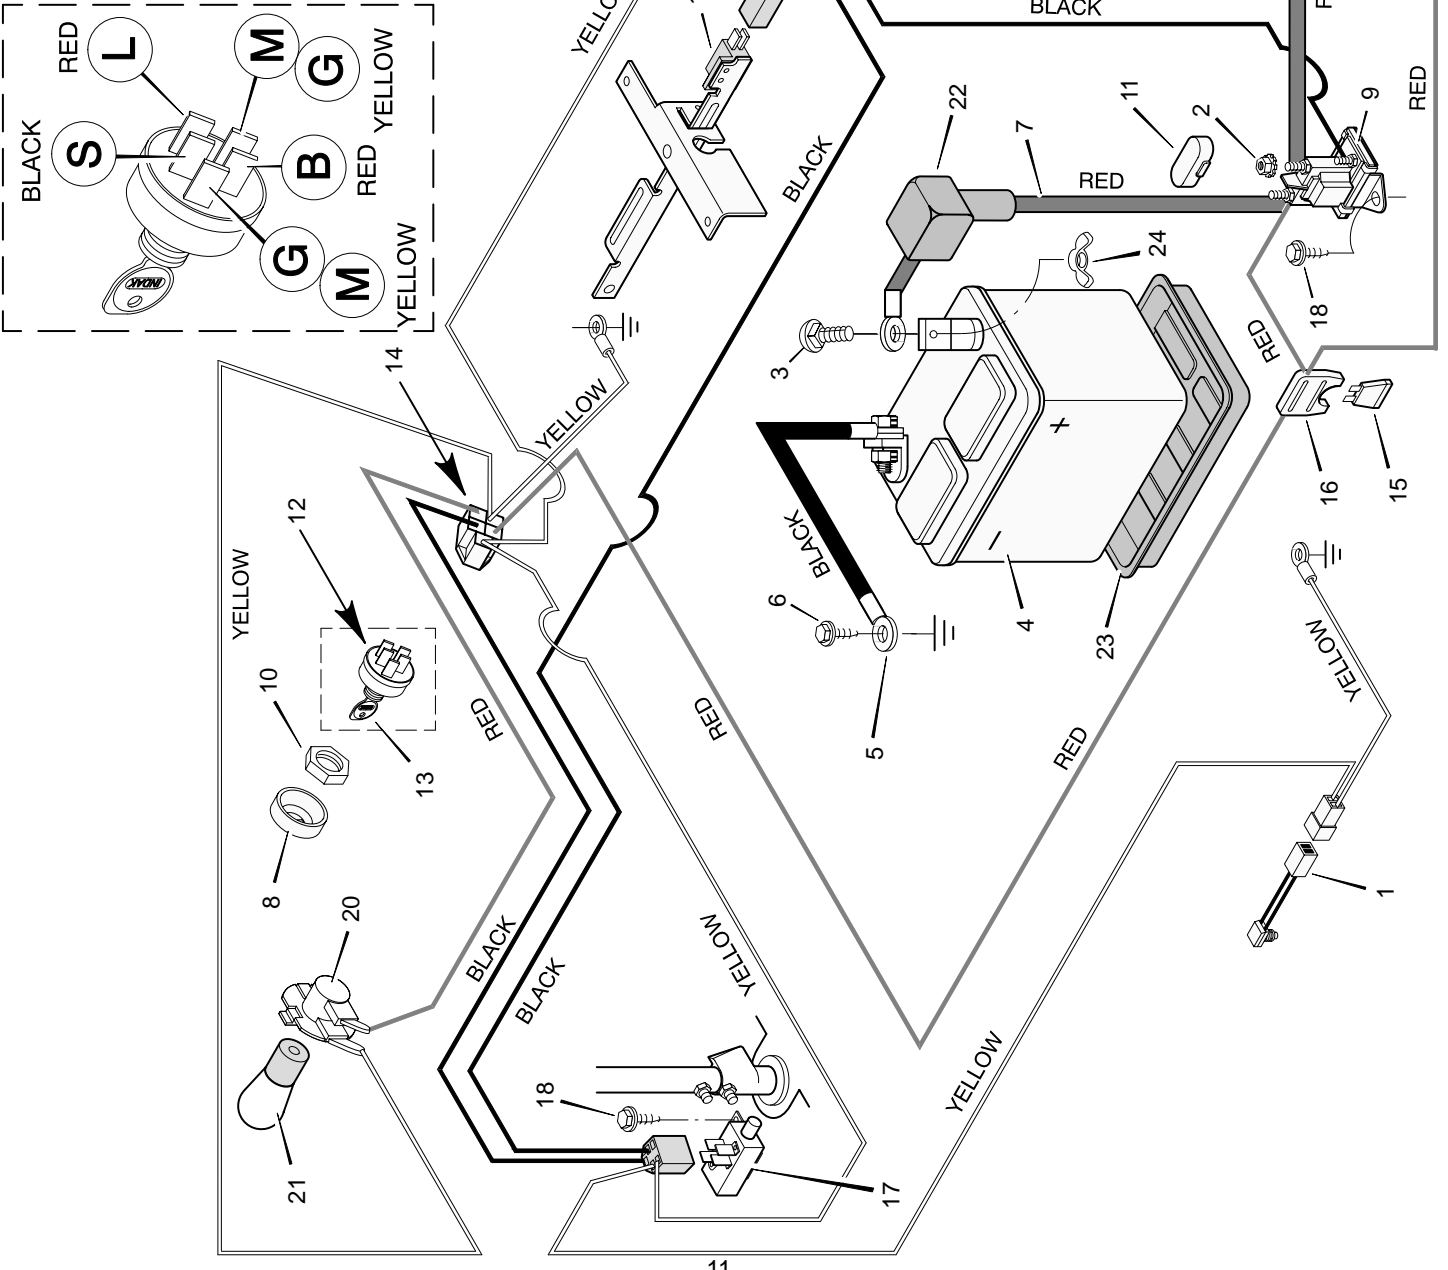

MODEL 30540x20F

REPAIR PARTS MOWER HOUSING

MODEL 30540x20F

REPAIR PARTS MOWER HOUSING

Key No.	Description	Part No.	Key No.	Description	Part No.
1	Belt, Mower Drive	37x57	24	Bracket, Hanger	55974E701
2	Pulley, Splined	91951	25	Spring, Compression	164x1
3	Lockwasher	18x33	26	Nut, Hex	15x43Z
4	Locknut, Hex	15x100	27	Spring, Torsional	166x4
5	Nut, Hex	15x41	28	Push On Cap	28x23
6	Pulley, Idler	91178	29	Rod	21197Z
7	Bracket, Upper Idler	55921E701	30	Hinge, Chute Deflector	56213E701
8	Spacer	55895Z	32	Spring, Extension	165x68
9	Assembly, Blade Idler	55979E701	34	Bracket, Front	55916E701
10	Locknut, Flange	15x88	35	Screw	26x216
11	Pin, Clevis	29x99	36	Bolt, Hex	1x75
12	Clevis	24471Z	37	Deflector, Chute	55971
13	Bolt, Hex	1x45	38	Mandrel	91921
14	Pin, Hair	31x6	39	Adapter, Blade	92466
15	Guide, Belt	55977E701	40	Washer, Belleville	17x166
16	Bracket, Lower Idler	55920E701	41	Washer, Hardened	17x165
17	Bolt, Carriage	2x53Z	42	Nut, Hex	15x100
18	Nut, Flange	15x79	43	Pin, Pull	90828Z
19	Guide, Belt	55894E701	44	Washer	17x67Z
20	Spacer	91925	45	Pin, Hair	31x4
21	Bolt, Hex	1x127	46	Blade, Standard	55793E701
22	Housing, Mandrel	55962	1-47	Mower Housing, Complete	403330
23	Guide, Belt	55956Z			

MODEL 30540x20F

REPAIR PARTS ELECTRICAL SYSTEM

POS.	FUNCTION	CIRCUIT (MAKE)
1	OFF	M+G
2	RUN LIGHTS	B+L
3	RUN	NONE
4	START	B+S

Key No.	Description	Part No.
1	Switch, Seat Sensor	91031
2	Locknut	15x66
3	Bolt	2x82
4	Battery	91414
—	Acid, Battery (Electrolyte)	93292
5	Cable, Battery Ground	24x3
6	Screw	26x49
7	Cable, Red Battery	24x24
8	Cap, Ignition	91488
9	Solenoid	24285
10	Nut, Hex	91489
11	Cover, Solenoid	56049
12	Switch, Ignition	91846
13	Key, Ignition	20729
14	Harness, Chassis Wire	250x64
15	Fuse	54212
16	Holder, Fuse	407078
17	Switch, Limit	91032
18	Screw	26x233
19	Switch, Limit	24273
20	Socket, Light	92372
21	Bulb, Light	90084
22	Cover, Terminal	54148
23	Tray, Battery	91896
24	Wingnut	14x79