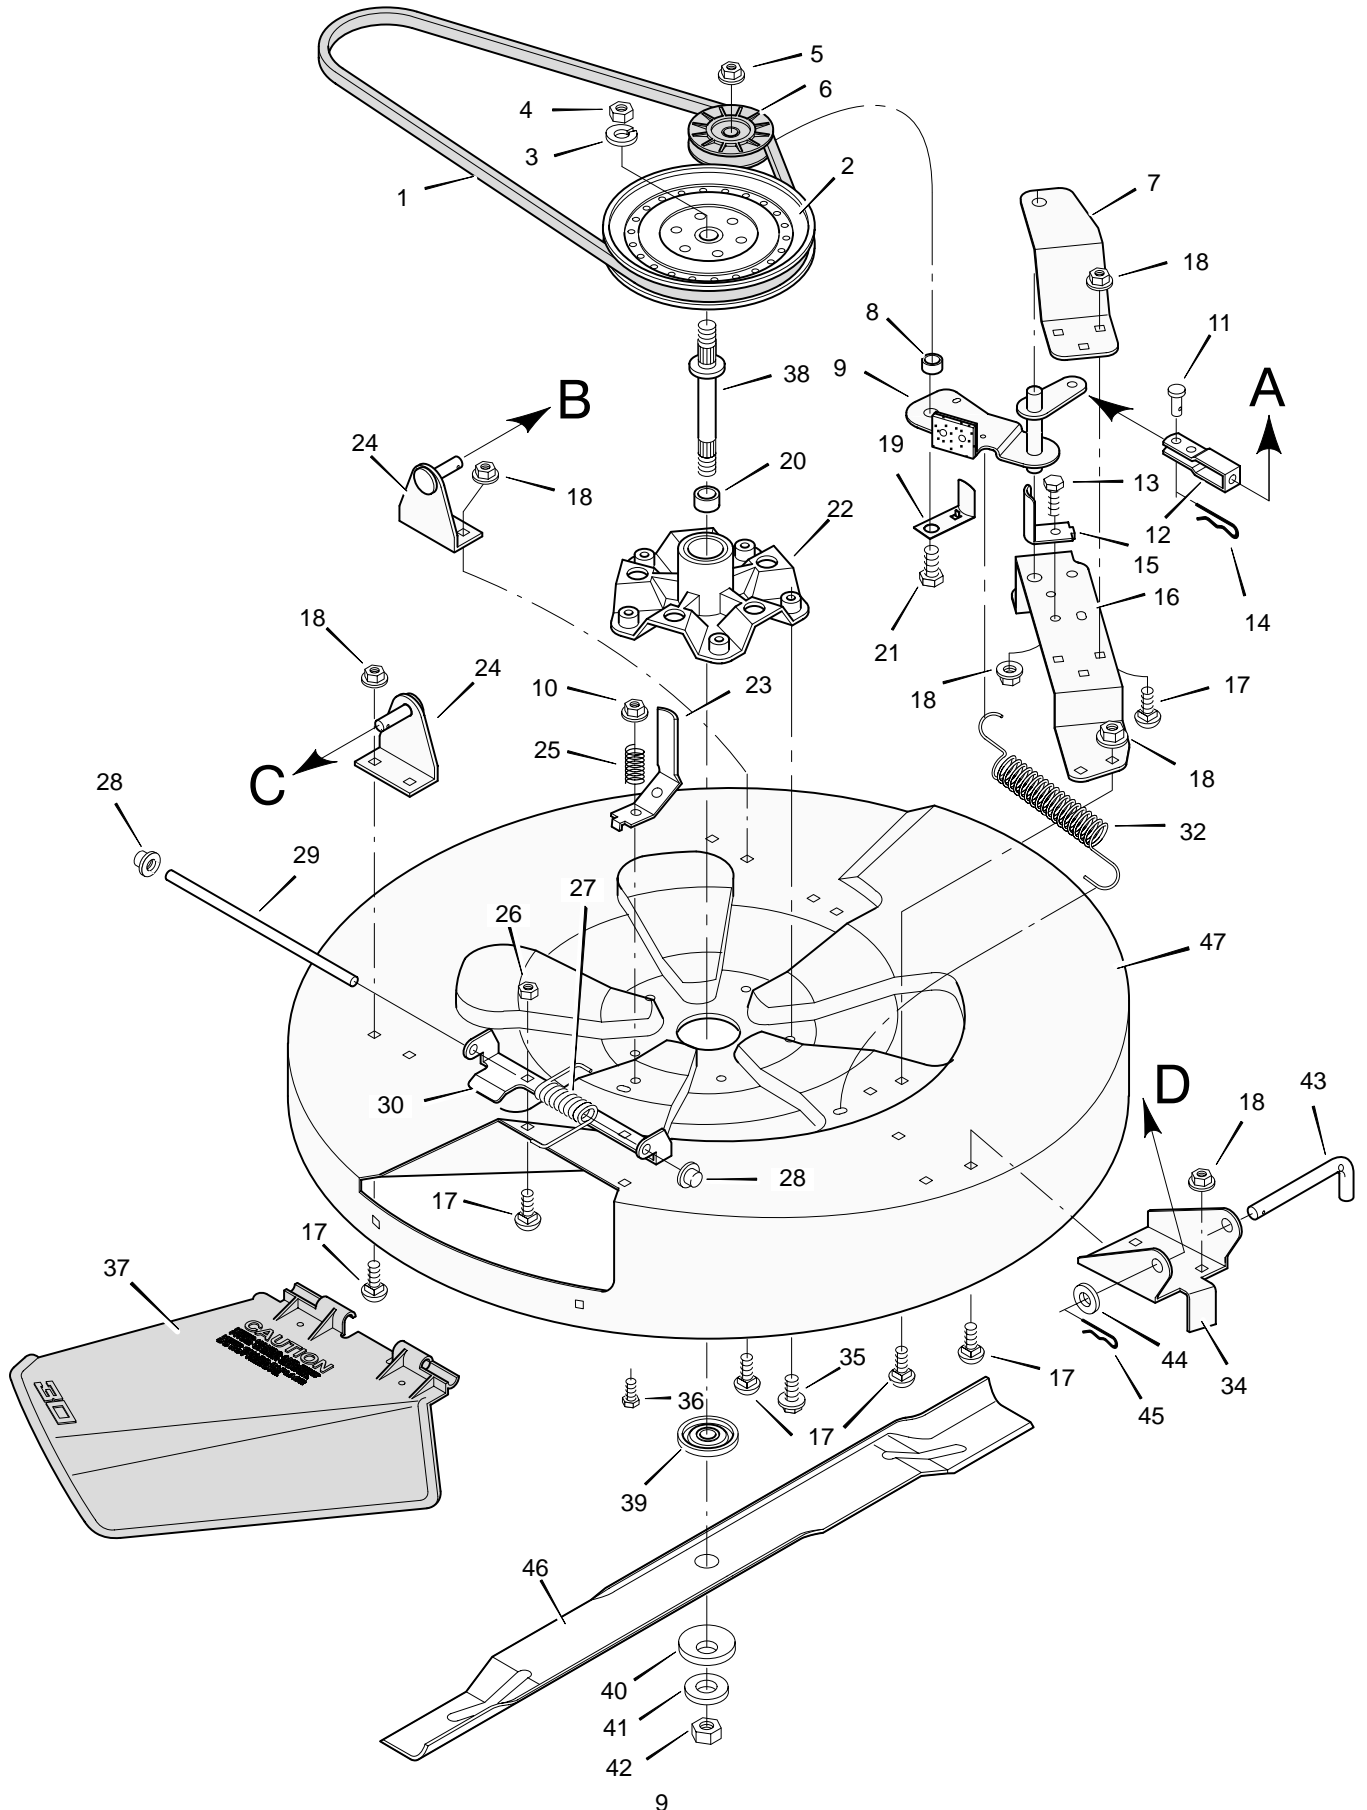

MODEL 30540x20F

REPAIR PARTS MOWER HOUSING

MODEL 30540x20F

REPAIR PARTS MOWER HOUSING

Key No.	Description	Part No.	Key No.	Description	Part No.
1	Belt, Mower Drive	37x57	24	Bracket, Hanger	55974E701
2	Pulley, Splined	91951	25	Spring, Compression	164x1
3	Lockwasher	18x33	26	Nut, Hex	15x43Z
4	Locknut, Hex	15x100	27	Spring, Torsional	166x4
5	Nut, Hex	15x41	28	Push On Cap	28x23
6	Pulley, Idler	91178	29	Rod	21197Z
7	Bracket, Upper Idler	55921E701	30	Hinge, Chute Deflector	56213E701
8	Spacer	55895Z	32	Spring, Extension	165x68
9	Assembly, Blade Idler	55979E701	34	Bracket, Front	55916E701
10	Locknut, Flange	15x88	35	Screw	26x216
11	Pin, Clevis	29x99	36	Bolt, Hex	1x75
12	Clevis	24471Z	37	Deflector, Chute	55971
13	Bolt, Hex	1x45	38	Mandrel	91921
14	Pin, Hair	31x6	39	Adapter, Blade	92466
15	Guide, Belt	55977E701	40	Washer, Belleville	17x166
16	Bracket, Lower Idler	55920E701	41	Washer, Hardened	17x165
17	Bolt, Carriage	2x53Z	42	Nut, Hex	15x100
18	Nut, Flange	15x79	43	Pin, Pull	90828Z
19	Guide, Belt	55894E701	44	Washer	17x67Z
20	Spacer	91925	45	Pin, Hair	31x4
21	Bolt, Hex	1x127	46	Blade, Standard	55793E701
22	Housing, Mandrel	55962	1-47	Mower Housing, Complete	403330
23	Guide, Belt	55956Z