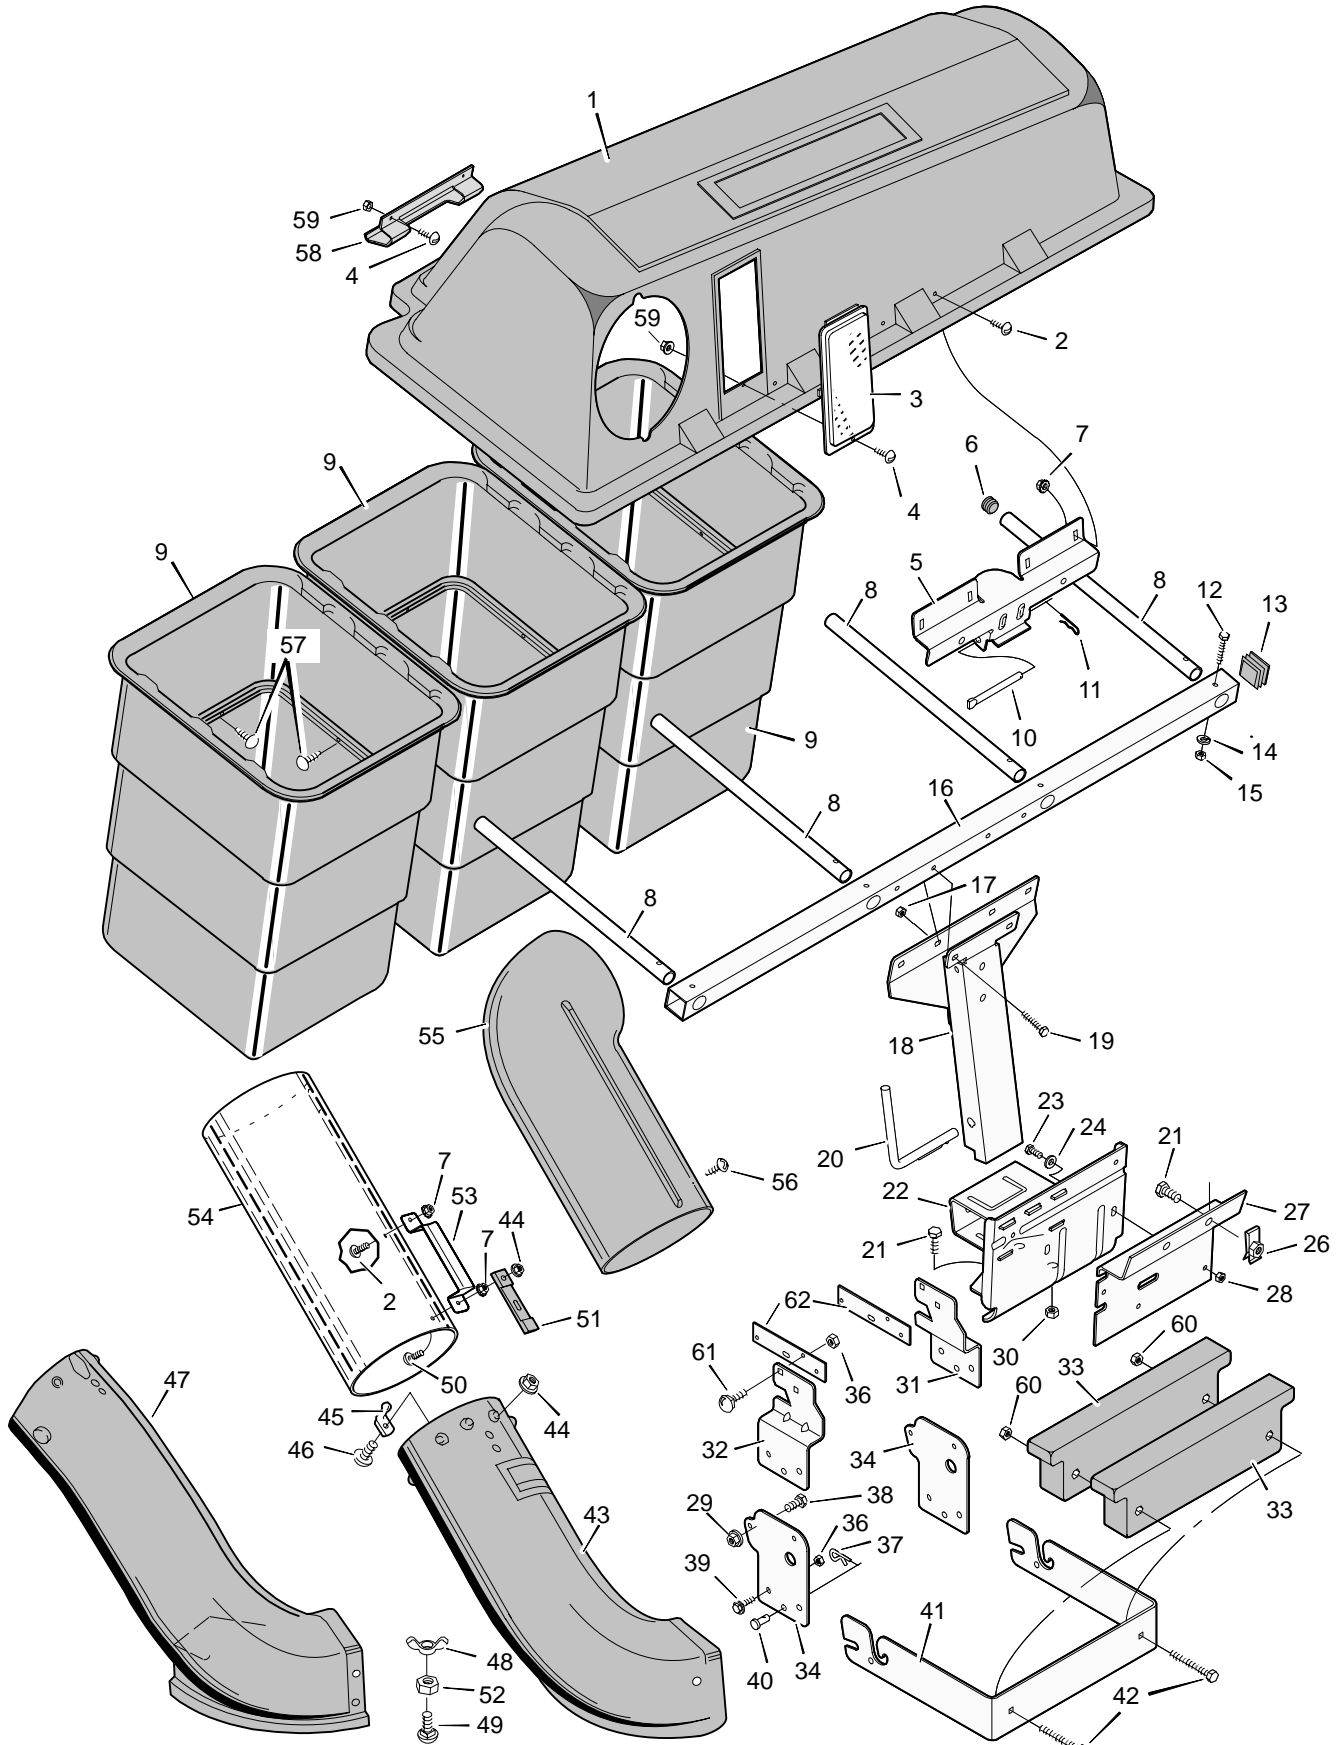

MODEL 24760x20D

REPAIR PARTS GRASS BAGGER

107cm / 42-inch

117cm / 46-inch

MODEL 24760x20D

REPAIR PARTS GRASS BAGGER

Key No.	Description	Part No.	Key No.	Description	Part No.
1	Cover, Bagger	54750	34	Bracket, Hanger	54771E701
2	Screw	4x24	36	Nut	15x84
3	Window	54575	37	Pin, Hair	31x4
4	Screw	4x21	38	Bolt	1x91
5	Hinge, Bracket	54754E701	39	Bolt	9x4
6	Plug	54776	40	Pin, Clevis	29x96
7	Nut, Hex	15x66	41	Bracket, Front Weight	54770E701
8	Tube, Container	54753	42	Bolt	1x134
9	Container	54752	43	Extension, Chute	54774
10	Pin, Hinge	54407	44	Locknut, Flange	15x89
11	Pin, Hair	31x6	45	Pin, Latch	54563
12	Bolt	1x98	46	Bolt, Carriage	2x39
13	Plug	54777	47	Extension, Chute	54692
14	Lockwasher	18x15	48	Wingnut	14x86
15	Nut	15x2	49	Bolt, Carriage	2x74
16	Tube, Support	54761E701	50	Screw	4x71
17	Nut	15x118	51	Latch, Rubber	54695
18	Channel Assembly	54757E701	52	Nut	15x109
19	Bolt	1x138	53	Handle, Connector Tube	54416E701
20	Pin, Channel Mount	54408	54	Tube, Connecting	54778
21	Bolt, Hex	1x125	55	Elbow	91944
22	Plate, Mounting	54769E701	56	Screw	26x239
23	Bolt, Hex	1x84	57	Fastener, Panel	193x1
24	Washer	17x51	—	Bag, Plastic	54503
26	U–Nut	28x69	58	Handle, Plastic	54537
27	Adapter, Mounting Plate	54758E701	59	Nut, Hex	15x81
28	Nut, Flange	15x108	60	Nut	15x43
29	Nut, Flange	15x88	61	Bolt	25x6
30	Nut, Hex	15x41	62	Plate, Support	54762E701
31	Bracket, Left Hanger	54773E701	63	Blade, (117cm / 46–inch)	92117E701
32	Bracket, Right Hanger	54772E701		Blade, (107cm / 42–inch)	92418E701
33	Weight, Front	54775	—	Book, Instruction (English)	F–96949