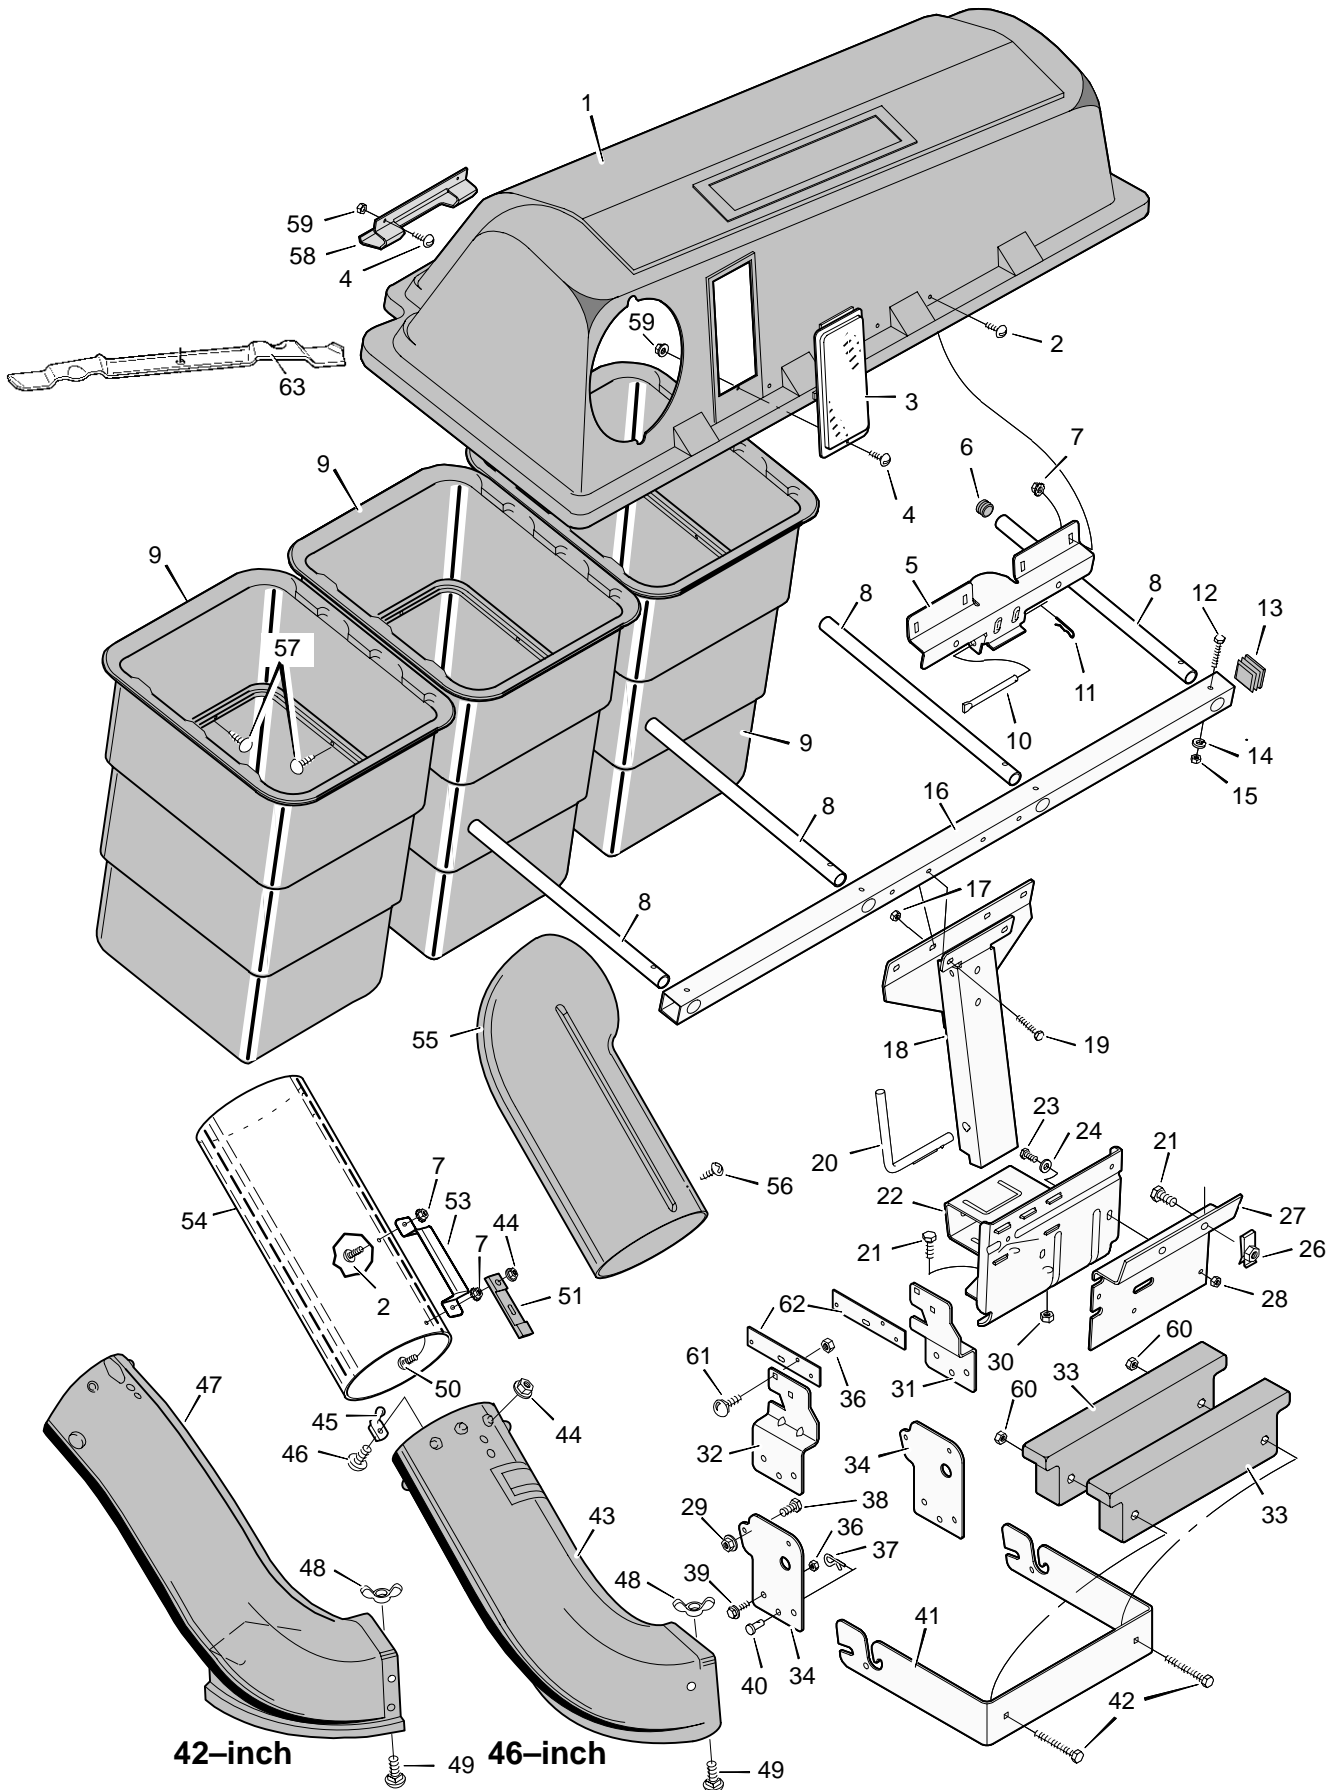

MODEL 24760x20C

REPAIR PARTS GRASS BAGGER

MODEL 24760x20C

REPAIR PARTS GRASS BAGGER

Key No.	Description	Part No.	Key No.	Description	Part No.
1	Cover, Bagger	54750	34	Bracket, Hanger	54771E701
2	Screw	4x24	36	Nut	15x84
3	Window	54575	37	Pin, Hair	31x4
4	Screw	4x21	38	Bolt	1x91
5	Hinge, Bracket	54754E701	39	Bolt	9x4
6	Plug	54776	40	Pin, Clevis	29x96
7	Nut, Hex	15x66	41	Bracket, Front Weight	54770E701
8	Tube, Container	54753	42	Bolt	1x134
9	Container	54752	43	Extension, Chute	54774
10	Pin, Hinge	54407	44	Locknut, Flange	15x89
11	Pin, Hair	31x6	45	Pin, Latch	54563
12	Bolt	1x98	46	Bolt, Carriage	2x39
13	Plug	54777	47	Extension, Chute	54692
14	Lockwasher	18x15	48	Wingnut	14x86
15	Nut	15x2	49	Bolt, Carriage	2x64
16	Tube, Support	54761E701	50	Screw	4x71
17	Nut	15x118	51	Latch, Rubber	54695
18	Channel Assembly	54757E701	53	Handle, Connector Tube	54416E701
19	Bolt	1x138	54	Tube, Connecting	54778
20	Pin, Channel Mount	54408	55	Elbow	91944
21	Bolt, Hex	1x125	56	Screw	26x239
22	Plate, Mounting	54769E701	57	Fastener, Panel	193x1
23	Bolt, Hex	1x84	—	Bag, Plastic	54503
24	Washer	17x51	58	Handle, Plastic	54537
26	U–Nut	28x69	59	Nut, Hex	15x81
27	Adapter, Mounting Plate	54758E701	60	Nut	15x43
28	Nut, Flange	15x108	61	Bolt	25x6
29	Nut, Flange	15x88	62	Plate, Support	54762E701
30	Nut, Hex	15x41	63	Blade, 46”	92117E701
31	Bracket, Left Hanger	54773E701		Blade, 42”	92418E701
32	Bracket, Right Hanger	54772E701	—	Book, Instruction (English)	F–96913
33	Weight, Front	54775			