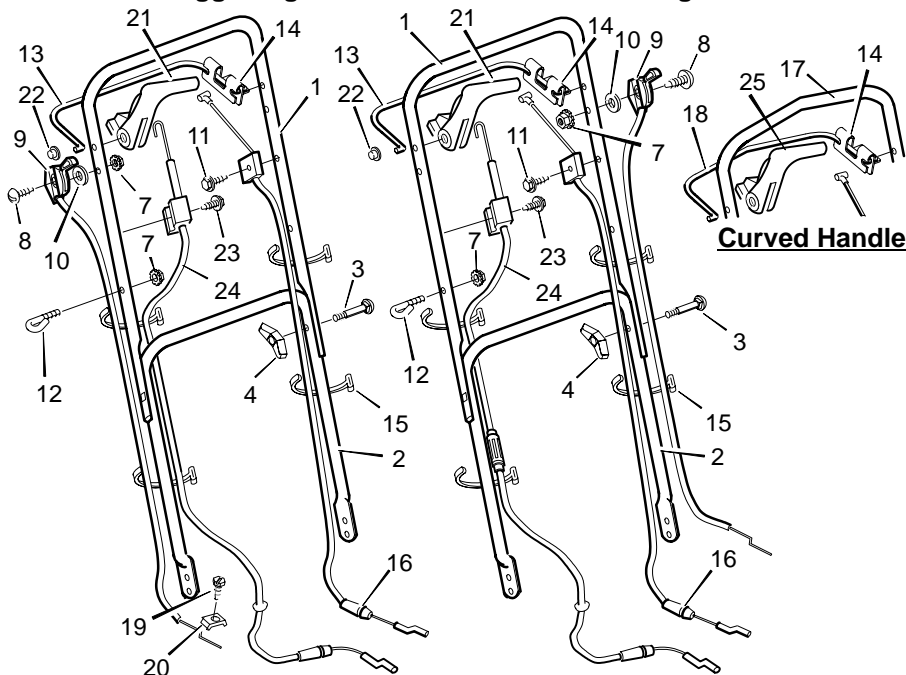

MODEL 22755x19E

Handle For Briggs Engine Handle For Tecumseh Engine

KEY NO.	DESCRIPTION	PART NO.
1	Handle, Upper - Straight (Black)	71581E701
--	Handle, Upper - Straight (Gray)	71581E724
2	Handle, Lower (Black)	71582E701
--	Handle, Lower (Gray)	71582E724
3	Bolt	2x77
4	Knob, Plastic	71294
7	Locknut	15x116
8	Screw	3x144
9	Throttle Control *	71178
-	Throttle Control †	71172
10	Washer	17x188
11	Screw	26x220
12	Guide, Rope	43956
13	Stop Lever - Straight	43651E700

KEY NO.	DESCRIPTION	PART NO.
14	Bracket, Stop Lever	43628 BC
15	Fastener, Cable	71372
16	Engine Stop Cable *	43828
-	Engine Stop Cable †	43880
17	Handle, Upper - Curved (Black)	71580E701
--	Handle, Upper - Curved (Gray)	71580E724
18	Stop Lever - Curved	43791
19	Screw *	26x268
20	Clamp *	42294
21	Lever, Drive - Straight	43722
22	Push On Cap	28x48
23	Screw	26x256
24	Cable, Drive	71036
25	Lever, Drive - Curved	43723