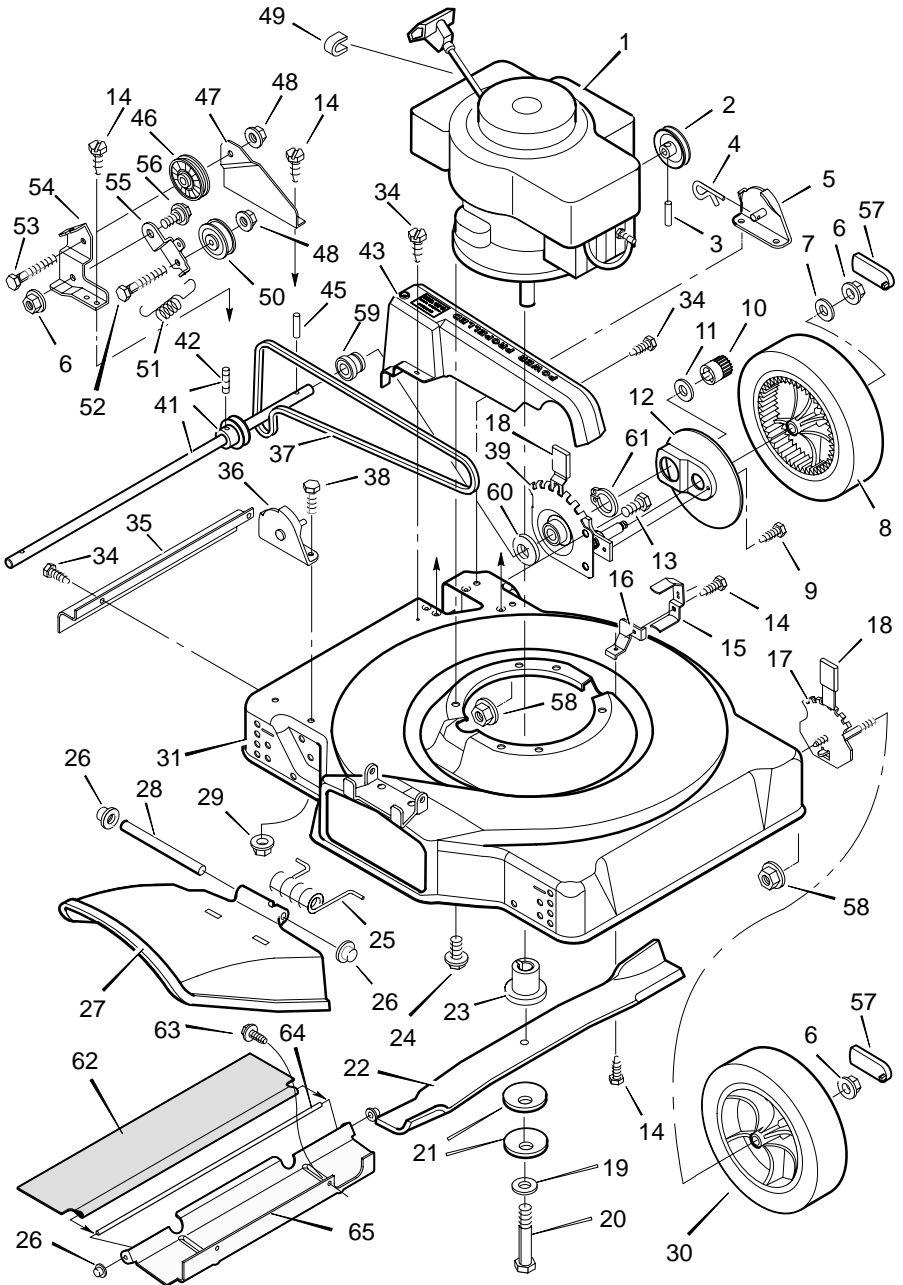

MODEL 22755x19E

MODEL 22755x19E

KEY NO.	DESCRIPTION	PART NO.	KEY NO.	DESCRIPTION	PART NO.
1	Engine ‡	-----	35	Guard, Axle	71034
2	Pulley	71434	36	Bracket, Right Handle	42712E700
3	Pin, Spring	32x64	37	Belt, Briggs & Stratton *	37x72
4	Pin, Hair	31x10		Belt, Tecumseh †	37x73
5	Bracket, Left Handle	42713E700	38	Bolt	1x38
6	Nut	15x84	39	Height Adjuster, Left	401023
7	Washer	17x169		Height Adjuster, Right	401022
8	Wheel, Drive	43617	41	Axle, Pulley & Setscrew	71466
9	Screw	26x221	42	Setscrew	23x50
10	Gear, Right Pinion	43630	43	Belt Guard, Briggs *	71024
	Gear, Left Pinion	43631		Belt Guard, Tecumseh †	71025
11	Washer	17x139	45	Pin, Drive	43629
12	Cover, Dust	71032	46	Pulley, Idler	71055
13	Bolt, Hex	1x85	47	Support, Idler	71046Z
14	Screw	26x214	48	Nut	15x88
15	Guide, Belt	71051Z	49	Stop, Rope	42189
16	Belt Guide, Briggs *	71049Z	50	Pulley, Idler	71054
	Belt Guide, Tecumseh †	71050Z	51	Spring, Extension	165x94
17	Height Adjuster, Front	401025	52	Bolt, Hex	1x141
18	Grip	43394	53	Bolt, Hex	1x102
19	Washer	17x124	54	Bracket, Idler	71045Z
20	Bolt	1x143	55	Arm, Idler	71026Z
21	Washer, Belleville	17x137	56	Bolt, Shoulder	9x48
22	Blade	42225E701	57	Cap, Hub	43615
23	Adapter, Blade	71057	58	Nut, Flange	15x68
24	Bolt, Engine	25x6	59	Bearing and Retainer	70250
25	Spring, Torsion	166x5	60	Washer, Belleville	17x178
26	Push On Cap	28x42	61	Retainer Ring	11x24
27	Deflector, Chute	42919	62	Deflector, Rear	71798
28	Rod	215x11Z	63	Screw	26x274
29	Nut	15x82	64	Pin	71800 Z
30	Wheel and Tire, Front	43618	65	Extension, Rear	71746E701
31	Housing	70161	--	Instruction Book	F-96538
34	Screw	26x245			

‡ Parts are available from a Authorized Service Center. See "Engines, Gasoline" or "Gasoline Engines" in the yellow pages of the telephone directory.

* For Models with Briggs & Stratton engines.

† For Models with Tecumseh engines.