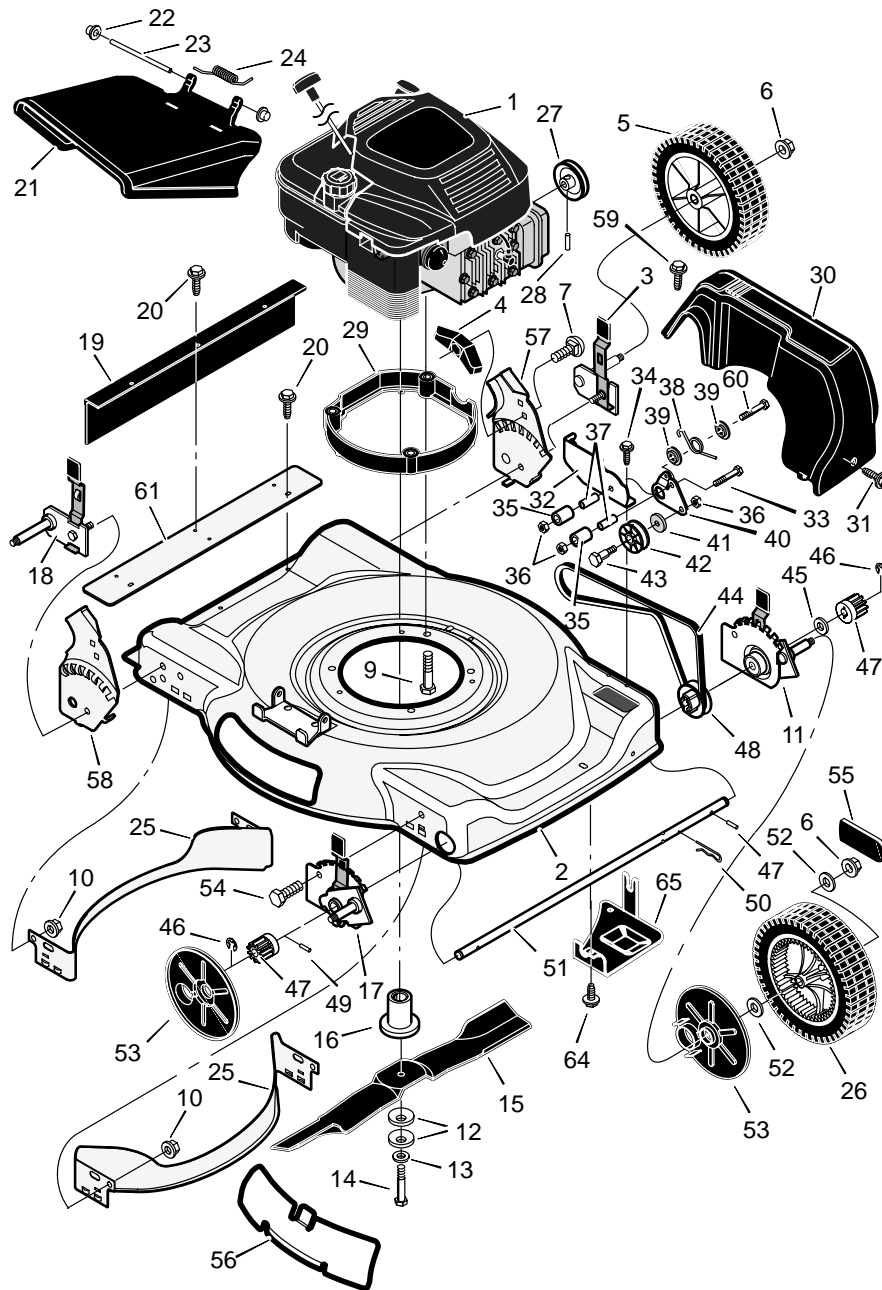

MODEL 22605x51B

REPAIR PARTS

24	Spring	166x5
25	Baffle	672744E700
26	Wheel and Tire, Drive	71133
27	Pulley	71434
28	Pin, Spring	32x64
29	Base, Engine	672671E700
30	Cover, Belt	1101025
31	Screw	26x259
32	Bracket, Idler Support	672751 Z
33	Bolt	1x81
34	Screw	26x263
35	Idler, Backside	672751 Z
36	Locknut	15x43
37	Bearing	71793
38	Spring	166x45
39	Spacer	71789
40	Arm, Pivot	672753 Z
41	Spacer	71788
42	Pulley, Idler	71779
43	Bolt, Shoulder	9x50
44	Belt	37x100
45	Washer	17x186
46	Ring, Retainer	11x16
47	Gear, Pinion	71792
48	Pulley	71791
49	Pin, Drive	43629
50	Pin, Hair	31x9
51	Axle	672508
52	Washer	17x169
53	Cover, Dust	71780
54	Bolt	1x85
55	Hub Cap	43615
56	Plate, Mulcher	672422 Z
57	Bracket, Left Handle	672335E700
58	Bracket, Right Handle	672334E700
59	Screw	26x289
60	Bolt	1x120
61	Extension, Rear	672711E700
64	Screw	26x288
65	Shield, Debris	1101026E700
-	Book, Instruction	F-000451L

1	Engine *	-----	13	Washer	17x124
2	Housing	776049	14	Bolt, Hex	1x153
3	Height Adjuster, Left Rear	672641	15	Blade	672735E701
4	Knob	71495	16	Adapter, Blade	672503
5	Wheel and Tire, Rear	71132	17	Height Adjuster, Right Front	672642
6	Locknut, Flange	15x84	18	Height Adjuster, Right Rear	672640
7	Bolt, Carriage	2x81	19	Guard, Rear	672738
9	Bolt, Engine	25x11	20	Screw	26x245
10	Nut	15x68	21	Deflector, Chute	672721
11	Height Adjuster, Left Front	672643	22	Push-On Cap	28x42
12	Washer, Belleville	17x137	23	Pin, Pivot	215x11 Z

MODEL 22605x51B

REPAIR PARTS

1	Handle, Upper (Black)	71581E701	5	Locknut	15x116	11	Fastener, Cable	71372
2	Handle, Lower (Black)	71137E701	6	Cable, Stop	672839	12	Bolt	2x77
3	Screw	25x14	8	Lever, Stop	672879E700	13	Knob	71294
4	Control, Drive	672873	10	Bracket, Stop Lever	43628 BC	16	Guide, Rope	71530