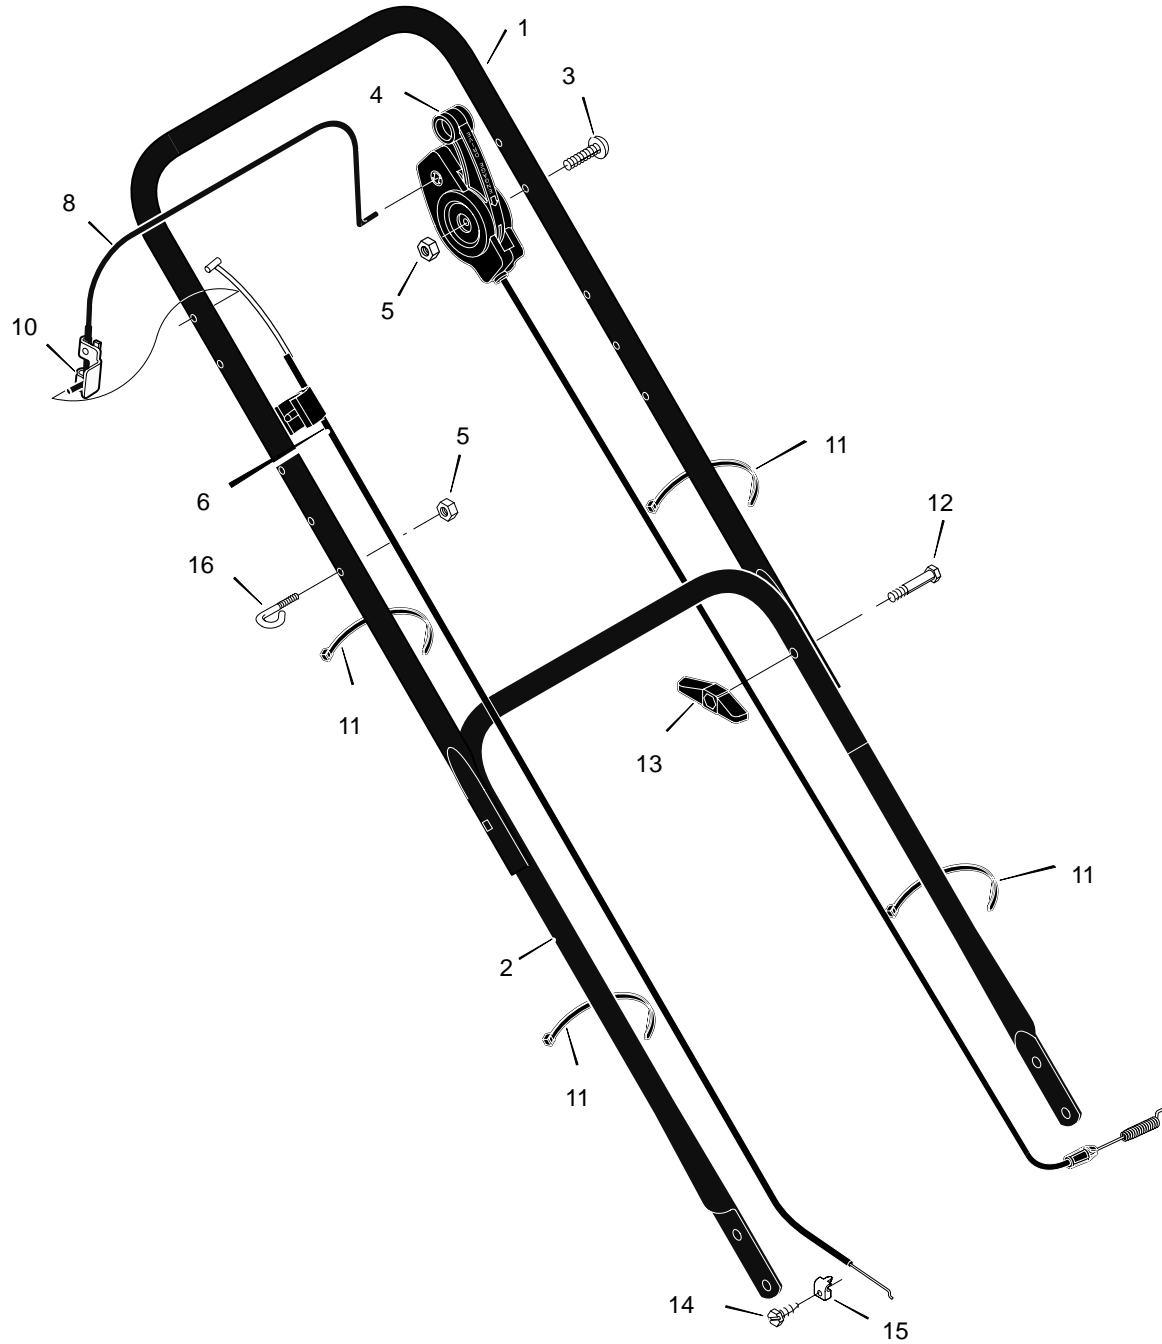

MODEL 22605x51B

REPAIR PARTS

24	Spring	166x5
25	Baffle	672744E700
26	Wheel and Tire, Drive	71133
27	Pulley	71434
28	Pin, Spring	32x64
29	Base, Engine	672671E700
30	Cover, Belt	1101025
31	Screw	26x259
32	Bracket, Idler Support	672751 Z
33	Bolt	1x81
34	Screw	26x263
35	Idler, Backside	672751 Z
36	Locknut	15x43
37	Bearing	71793
38	Spring	166x45
39	Spacer	71789
40	Arm, Pivot	672753 Z
41	Spacer	71788
42	Pulley, Idler	71779
43	Bolt, Shoulder	9x50
44	Belt	37x100
45	Washer	17x186
46	Ring, Retainer	11x16
47	Gear, Pinion	71792
48	Pulley	71791
49	Pin, Drive	43629
50	Pin, Hair	31x9
51	Axle	672508
52	Washer	17x169
53	Cover, Dust	71780
54	Bolt	1x85
55	Hub Cap	43615
56	Plate, Mulcher	672422 Z
57	Bracket, Left Handle	672335E700
58	Bracket, Right Handle	672334E700
59	Screw	26x289
60	Bolt	1x120
61	Extension, Rear	672711E700
64	Screw	26x288
65	Shield, Debris	1101026E700
-	Book, Instruction	F-000451L

1	Engine *	-----	13	Washer	17x124
2	Housing	776049	14	Bolt, Hex	1x153
3	Height Adjuster, Left Rear	672641	15	Blade	672735E701
4	Knob	71495	16	Adapter, Blade	672503
5	Wheel and Tire, Rear	71132	17	Height Adjuster, Right Front	672642
6	Locknut, Flange	15x84	18	Height Adjuster, Right Rear	672640
7	Bolt, Carriage	2x81	19	Guard, Rear	672738
9	Bolt, Engine	25x11	20	Screw	26x245
10	Nut	15x68	21	Deflector, Chute	672721
11	Height Adjuster, Left Front	672643	22	Push-On Cap	28x42
12	Washer, Belleville	17x137	23	Pin, Pivot	215x11 Z

MODEL 22605x51B

REPAIR PARTS

1	Handle, Upper (Black)	71581E701	5	Locknut	15x116	11	Fastener, Cable	71372
2	Handle, Lower (Black)	71137E701	6	Cable, Stop	672839	12	Bolt	2x77
3	Screw	25x14	8	Lever, Stop	672879E700	13	Knob	71294
4	Control, Drive	672873	10	Bracket, Stop Lever	43628 BC	16	Guide, Rope	71530