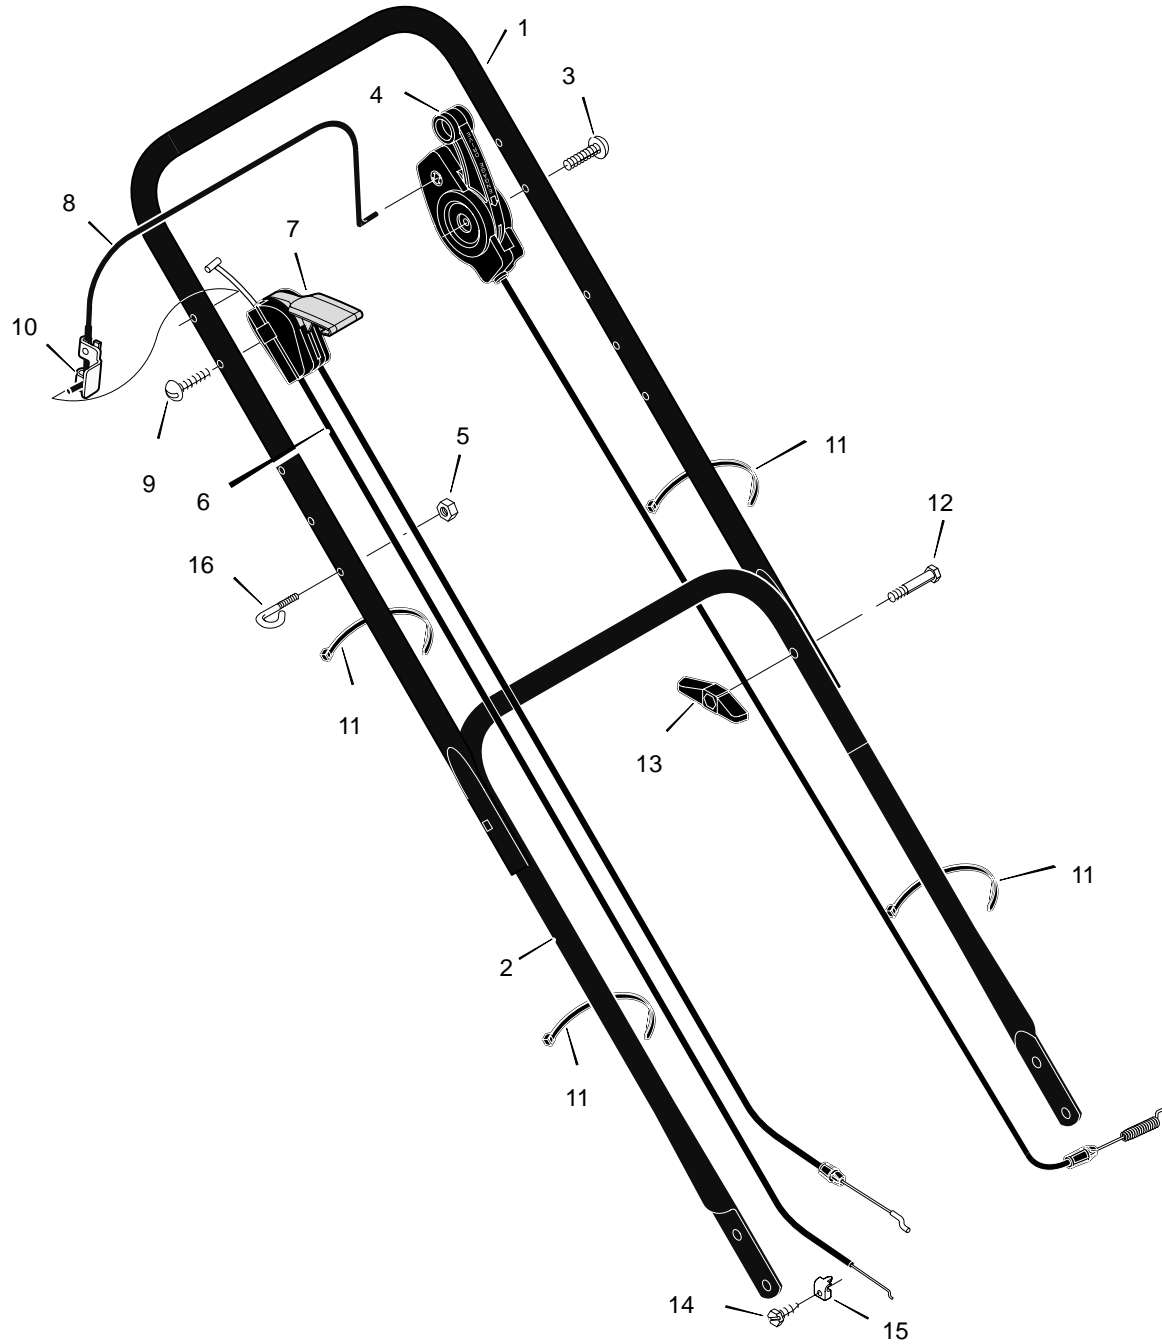

MODEL 22605x50A

REPAIR PARTS

1	Engine *	-----
2	Housing	776049
3	Height Adjuster, Left Rear	672641
4	Knob	71495
5	Wheel and Tire, Rear	672082
6	Locknut, Flange	15x84
7	Bolt, Carriage	2x81
9	Bolt, Engine	25x11
10	Nut	15x68
11	Height Adjuster, Left Front	672643
12	Washer, Belleville	17x137

13	Washer	17x124
14	Bolt, Hex	1x153
15	Blade	71849E701
16	Adapter, Blade	672503
17	Height Adjuster, Right Front	672642
18	Height Adjuster, Right Rear	672640
19	Guard, Rear	672500
20	Screw	26x245
21	Deflector, Chute	672721
22	Push-On Cap	28x42
23	Pin, Pivot	215x11 Z

24	Spring	166x5
25	Baffle	672332E700
26	Wheel and Tire, Drive	672083
27	Pulley	71434
28	Pin, Spring	32x64
29	Base, Engine	672671E700
30	Cover, Belt	672722
31	Screw	26x279
32	Bracket, Idler Support	672423 Z
33	Bolt	1x81
34	Screw	26x263
35	Idler	71778
36	Locknut	15x43
37	Bearing	71793
38	Bolt, Carriage	2x53
39	Spacer	71789
40	Arm, Idler	71742 Z
41	Spacer	71788
42	Pulley, Idler	71779
43	Bolt, Shoulder	9x50
44	Belt	37x94
45	Washer	17x186
46	Ring, Retainer	11x16
47	Gear, Pinion	71792
48	Pulley	71791
49	Pin, Drive	43692
50	Pin, Hair	31x9
51	Axle	672508
52	Washer	17x169
53	Cover, Dust	71780
54	Bolt	1x85
55	Hub Cap	43615
56	Plate, Mulcher	672422 Z
57	Extension, Rear	672711
58	Screw	26x289
-	Book, Instruction	F-98471

MODEL 22605x50A

REPAIR PARTS

1	Handle, Upper (Black)	672666E701	9	Screw	25x14
2	Handle, Lower (Black)	71137E701	10	Bracket, Stop Lever	43628 BC
3	Screw	26x256	11	Fastener, Cable	71372
4	Control, Drive	672581	12	Bolt	2x77
5	Locknut	15x116	13	Knob	71294
6	Cable, Stop	672565	14	Screw	26x268
7	Throttle Control	672654	15	Clamp	42294
8	Lever, Stop	672571E700	16	Guide, Rope	71530