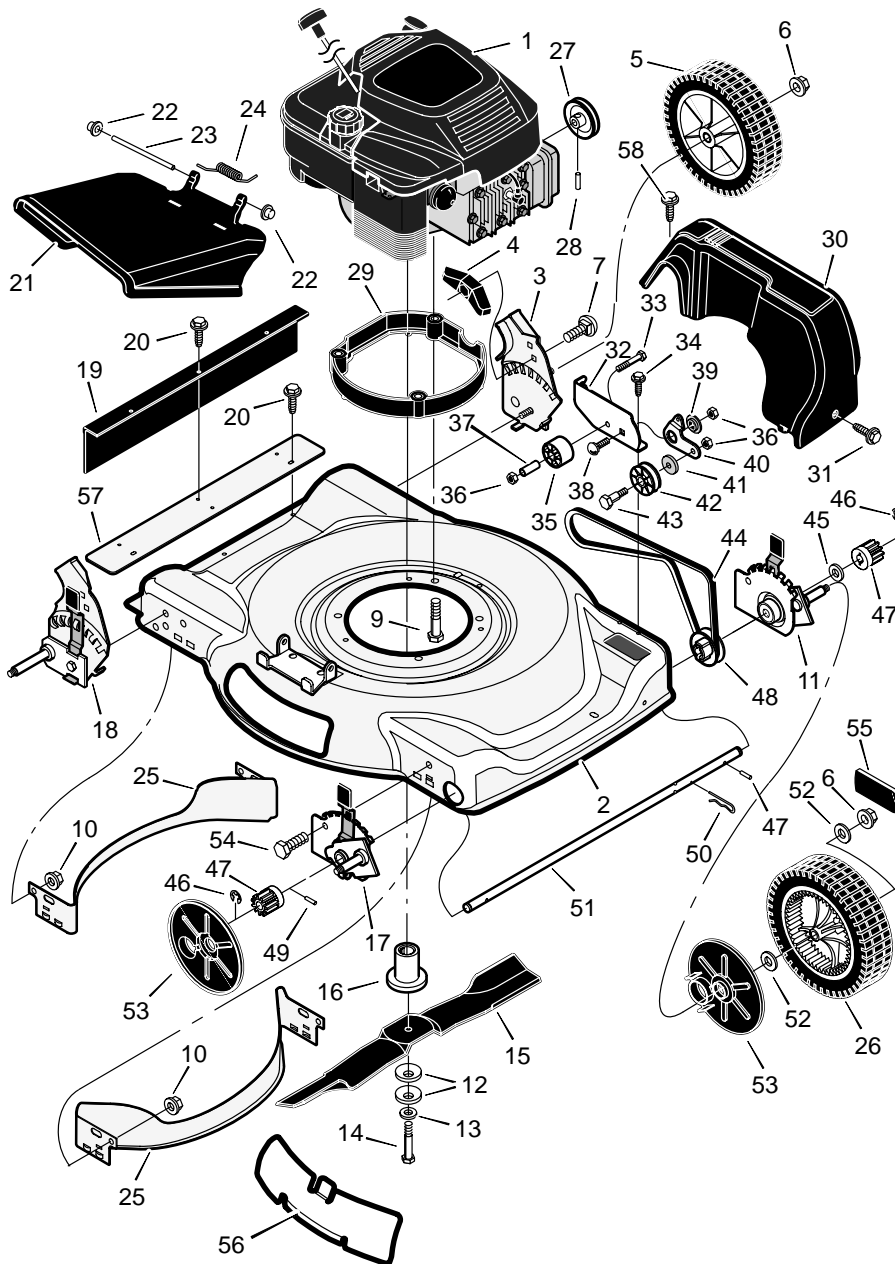

MODEL 22605x50A

REPAIR PARTS

1	Engine *	-----
2	Housing	776049
3	Height Adjuster, Left Rear	672641
4	Knob	71495
5	Wheel and Tire, Rear	672082
6	Locknut, Flange	15x84
7	Bolt, Carriage	2x81
9	Bolt, Engine	25x11
10	Nut	15x68
11	Height Adjuster, Left Front	672643
12	Washer, Belleville	17x137

13	Washer	17x124
14	Bolt, Hex	1x153
15	Blade	71849E701
16	Adapter, Blade	672503
17	Height Adjuster, Right Front	672642
18	Height Adjuster, Right Rear	672640
19	Guard, Rear	672500
20	Screw	26x245
21	Deflector, Chute	672721
22	Push-On Cap	28x42
23	Pin, Pivot	215x11 Z

24	Spring	166x5
25	Baffle	672332E700
26	Wheel and Tire, Drive	672083
27	Pulley	71434
28	Pin, Spring	32x64
29	Base, Engine	672671E700
30	Cover, Belt	672722
31	Screw	26x279
32	Bracket, Idler Support	672423 Z
33	Bolt	1x81
34	Screw	26x263
35	Idler	71778
36	Locknut	15x43
37	Bearing	71793
38	Bolt, Carriage	2x53
39	Spacer	71789
40	Arm, Idler	71742 Z
41	Spacer	71788
42	Pulley, Idler	71779
43	Bolt, Shoulder	9x50
44	Belt	37x94
45	Washer	17x186
46	Ring, Retainer	11x16
47	Gear, Pinion	71792
48	Pulley	71791
49	Pin, Drive	43692
50	Pin, Hair	31x9
51	Axle	672508
52	Washer	17x169
53	Cover, Dust	71780
54	Bolt	1x85
55	Hub Cap	43615
56	Plate, Mulcher	672422 Z
57	Extension, Rear	672711
58	Screw	26x289
-	Book, Instruction	F-98471

MODEL 22605x50A

REPAIR PARTS

1	Handle, Upper (Black)	672666E701	9	Screw	25x14
2	Handle, Lower (Black)	71137E701	10	Bracket, Stop Lever	43628 BC
3	Screw	26x256	11	Fastener, Cable	71372
4	Control, Drive	672581	12	Bolt	2x77
5	Locknut	15x116	13	Knob	71294
6	Cable, Stop	672565	14	Screw	26x268
7	Throttle Control	672654	15	Clamp	42294
8	Lever, Stop	672571E700	16	Guide, Rope	71530