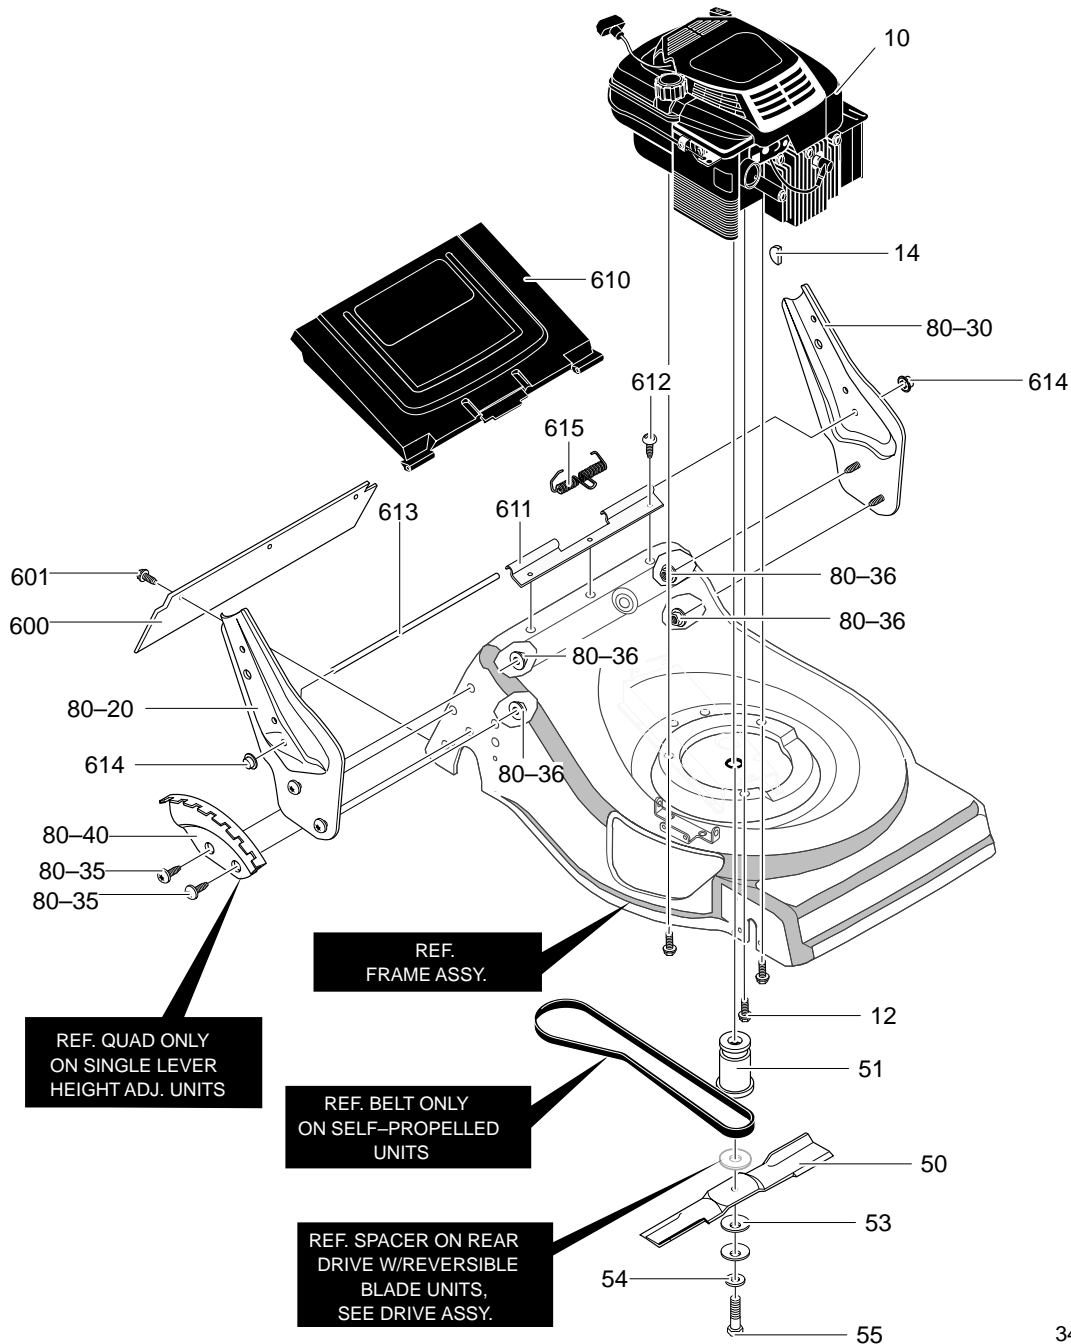

MODEL 21876x50C

REPAIR PARTS

80	Assy., Frame	672274-860	235	Nut, 5/16-18 Wdfllk	710205	271	Pin, Spring	710294
180	Assy., Crossbar Front	71152-860	240	Screw, 1/4-14x.50	710270	275	Bracket, Transaxle	671925
181	Bushing, Front	672279	241	Dust Cover	643616	276	Screw, 1/4-20x.50	710264
183	Screw, 1/4-14x.50	710270	250	Lever, Spring	672278	280	Link, Lifter	43720-860
200	Transmission	672042	251	Screw, 1/4-20x.63	710274	281	Nut, Push On	712072
201	Shield, Axle	643649	252	Knob, Hgt Adjust	671297	282	Cap, Push On	710285
202	Support, Axle	671411	253	Pin, Drive	643629	283	Spring, Ext.	711459
203	Bearing, Lifter	643788	254	Gear, Pinion Right	671904	284	Cover, Rear Trans.	71246-860
210	Assy., Crossbar RR	672277-860	255	Gear, Pinion Left	671903	287	Screw, 1/4-20x.63	711863
211	Retainer, Bearing	71482	256	Belt, 2L 15.75L	710190	288	Pin, Clevis	711542
212	Screw, 5/16-18x.75	180077	257	Flatwasher	710254	300	Tire & Rim	671132
213	Nut, 5/16-18Wdfllk	710205	258	Ring, Ret. E	20864	301	Wheel, Drive	671133
230	Support, Spring	71481	260	Cover, Lower Belt Guard	43770-860	302	Washer, Flat	710252
231	Screw, 1/4-20x.63	710274	261	Cover, Front Belt	71239-860	303	Nut, 3/8-16	710140
232	Bushing, Spring	71480	262	Screw, 10-16x.50	710273	304	HubCap	672122
233	Spacer	43844	270	Pulley, 2L	672269	--	Instruction Book	F-000434M
234	Spring, Compression	710327						

MODEL 21876x50C

REPAIR PARTS

343733

10	Engine, 6HP	-----	55	Screw, 3/8-24x1.50	710163	601	Screw, 3/8-24x1.50	710271
12	Screw, 3/8-16x1.00	47792	80-20	Bracket, Handle RH	672766	610	Door, Rear	71833
14	Key, Woodruff 505	2125	80-30	Bracket, Handle LH	672767	611	Spacer, RR Door	672049
50	Blade, 21 Inch	71877	80-35	Screw, 5/16-18x.63	710277	612	Screw, 10-16x.50	710273
51	Adapter, Blade	671058	80-36	Nut, 5/16-18	710204	613	Rod, Pivot RR Door	672282Z
53	Washer	710210	80-40	Quadrant, Height Adj.	672276	614	Cap, Push On	710285
54	Washer, Flat	710207	600	Deflector, Rear	43640	615	Spring, Torsion	340823