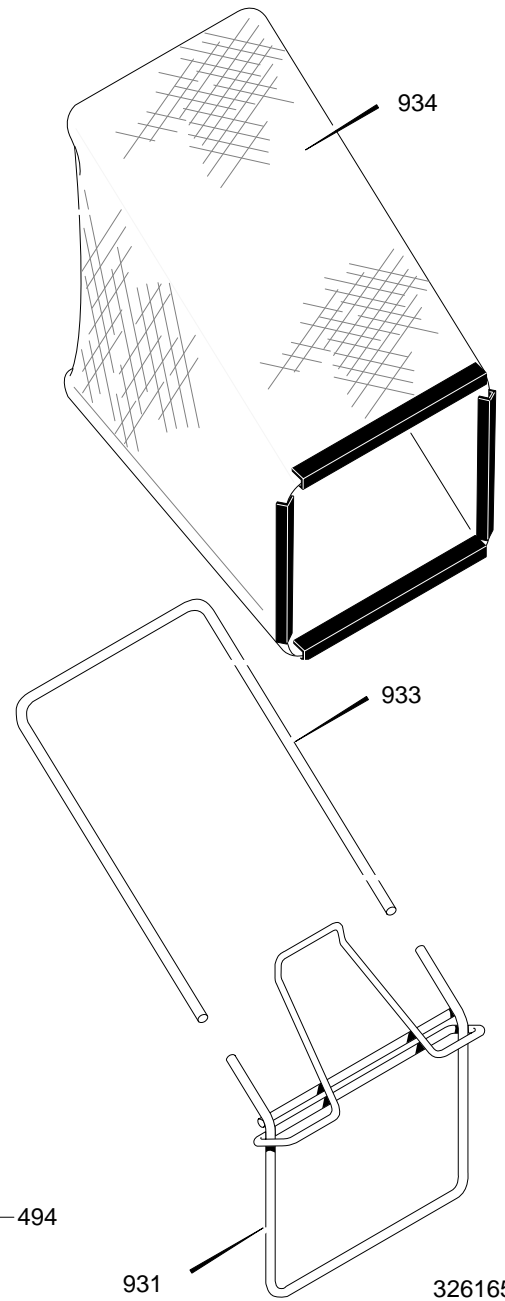

MODEL 21876x50C

REPAIR PARTS

343551

931

326165

480	Cable, Stop	672530	510	Cable Tie	712267	731	Washer, Nylon	710491
490	T-Cable	672539	700	Handle	672286-806	732	Cap, Push On	710285
491	Screw 1/4-20x2.00	323035	711	Bolt, Carriage 5/16-18x2	710175	740	Rope Guide	672510
494	Clamp, Throttle	12425	712	Knob, Wing	671294	741	Nut, 1/4-20 Hexnyl	710203
495	Screw, 10-32x.62	710275	720	Lever, Stop Engine	672429-860	931	Bag, Frame Assy.	672293
500	Drive Cable	672545	721	Bracket, Stop Lever	643628	933	Frame, Catcher Bag	71592
501	Screw, 10-16x.75	710269	730	Lever, Drive Control	671566	934	Bag, Catcher	672574