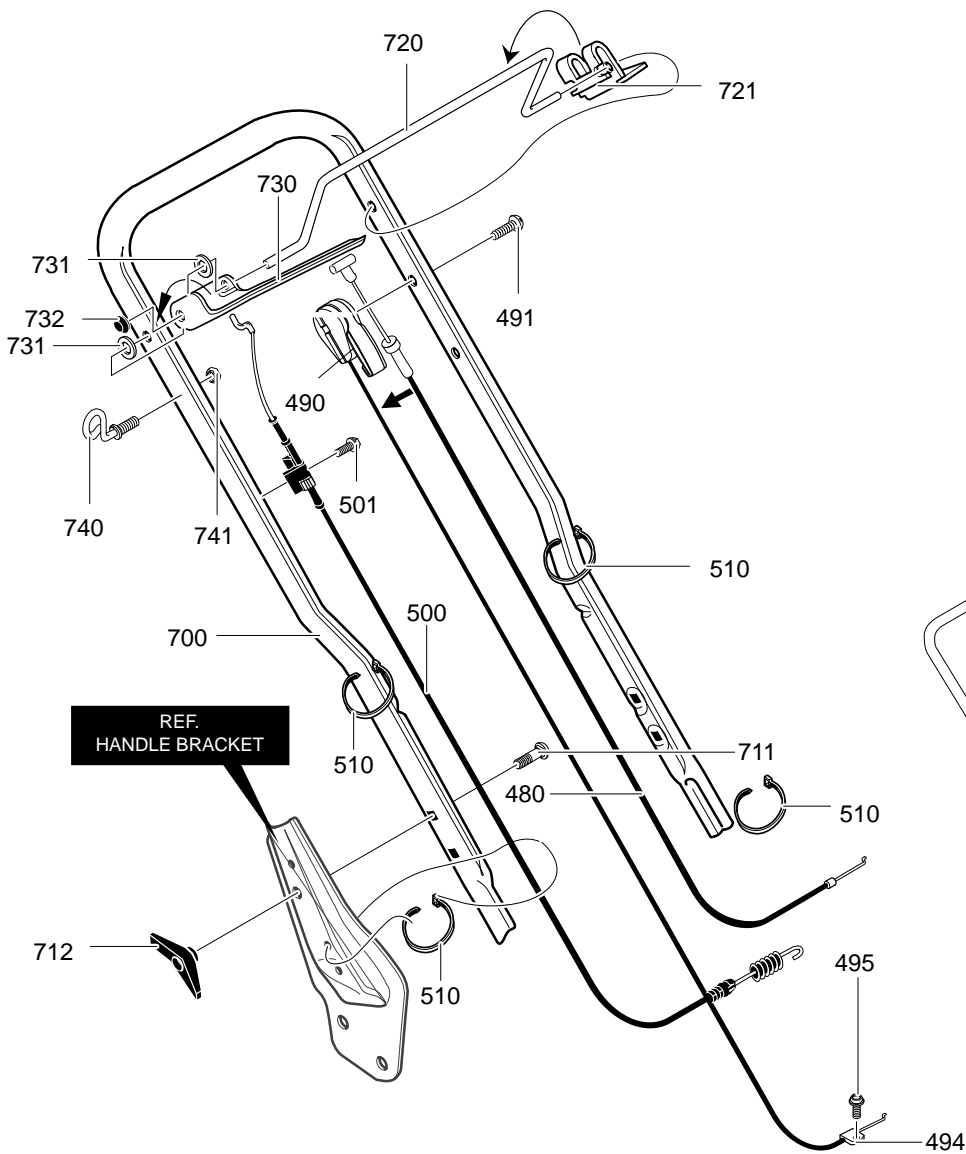

MODEL 21876x50C

REPAIR PARTS

343733

10	Engine, 6HP	-----	55	Screw, 3/8-24x1.50	710163	601	Screw, 3/8-24x1.50	710271
12	Screw, 3/8-16x1.00	47792	80-20	Bracket, Handle RH	672766	610	Door, Rear	71833
14	Key, Woodruff 505	2125	80-30	Bracket, Handle LH	672767	611	Spacer, RR Door	672049
50	Blade, 21 Inch	71877	80-35	Screw, 5/16-18x.63	710277	612	Screw, 10-16x.50	710273
51	Adapter, Blade	671058	80-36	Nut, 5/16-18	710204	613	Rod, Pivot RR Door	672282Z
53	Washer	710210	80-40	Quadrant, Height Adj.	672276	614	Cap, Push On	710285
54	Washer, Flat	710207	600	Deflector, Rear	43640	615	Spring, Torsion	340823

MODEL 21876x50C

REPAIR PARTS

343551

931

326165

480	Cable, Stop	672530	510	Cable Tie	712267	731	Washer, Nylon	710491
490	T-Cable	672539	700	Handle	672286-806	732	Cap, Push On	710285
491	Screw 1/4-20x2.00	323035	711	Bolt, Carriage 5/16-18x2	710175	740	Rope Guide	672510
494	Clamp, Throttle	12425	712	Knob, Wing	671294	741	Nut, 1/4-20 Hexnyl	710203
495	Screw, 10-32x.62	710275	720	Lever, Stop Engine	672429-860	931	Bag, Frame Assy.	672293
500	Drive Cable	672545	721	Bracket, Stop Lever	643628	933	Frame, Catcher Bag	71592
501	Screw, 10-16x.75	710269	730	Lever, Drive Control	671566	934	Bag, Catcher	672574