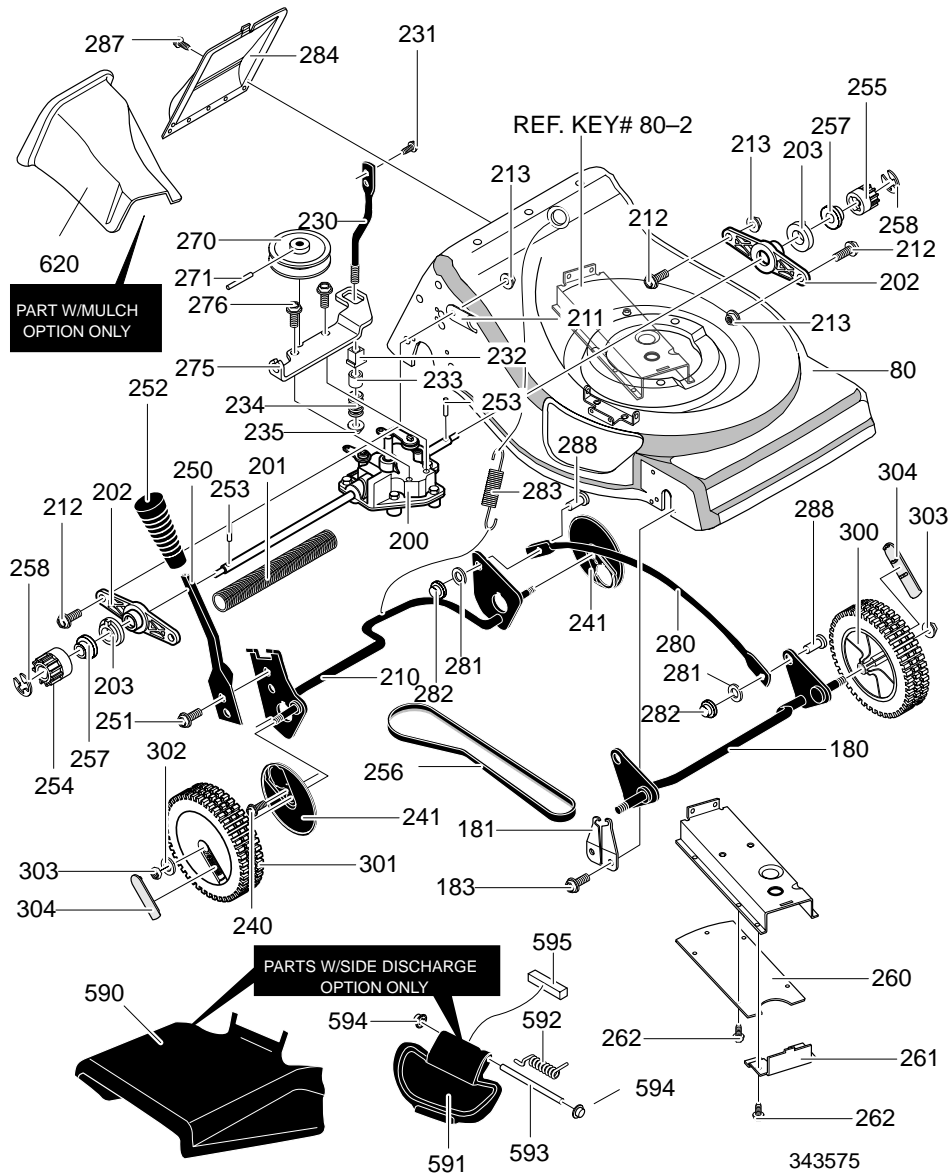

MODEL 21876x50C

REPAIR PARTS

80	Assy., Frame	672274-860	235	Nut, 5/16-18 Wdfllk	710205	271	Pin, Spring	710294
180	Assy., Crossbar Front	71152-860	240	Screw, 1/4-14x.50	710270	275	Bracket, Transaxle	671925
181	Bushing, Front	672279	241	Dust Cover	643616	276	Screw, 1/4-20x.50	710264
183	Screw, 1/4-14x.50	710270	250	Lever, Spring	672278	280	Link, Lifter	43720-860
200	Transmission	672042	251	Screw, 1/4-20x.63	710274	281	Nut, Push On	712072
201	Shield, Axle	643649	252	Knob, Hgt Adjust	671297	282	Cap, Push On	710285
202	Support, Axle	671411	253	Pin, Drive	643629	283	Spring, Ext.	711459
203	Bearing, Lifter	643788	254	Gear, Pinion Right	671904	284	Cover, Rear Trans.	71246-860
210	Assy., Crossbar RR	672277-860	255	Gear, Pinion Left	671903	287	Screw, 1/4-20x.63	711863
211	Retainer, Bearing	71482	256	Belt, 2L 15.75L	710190	288	Pin, Clevis	711542
212	Screw, 5/16-18x.75	180077	257	Flatwasher	710254	300	Tire & Rim	671132
213	Nut, 5/16-18Wdfllk	710205	258	Ring, Ret. E	20864	301	Wheel, Drive	671133
230	Support, Spring	71481	260	Cover, Lower Belt Guard	43770-860	302	Washer, Flat	710252
231	Screw, 1/4-20x.63	710274	261	Cover, Front Belt	71239-860	303	Nut, 3/8-16	710140
232	Bushing, Spring	71480	262	Screw, 10-16x.50	710273	304	HubCap	672122
233	Spacer	43844	270	Pulley, 2L	672269	--	Instruction Book	F-000434M
234	Spring, Compression	710327						

MODEL 21876x50C

REPAIR PARTS

343733

10	Engine, 6HP	-----	55	Screw, 3/8-24x1.50	710163	601	Screw, 3/8-24x1.50	710271
12	Screw, 3/8-16x1.00	47792	80-20	Bracket, Handle RH	672766	610	Door, Rear	71833
14	Key, Woodruff 505	2125	80-30	Bracket, Handle LH	672767	611	Spacer, RR Door	672049
50	Blade, 21 Inch	71877	80-35	Screw, 5/16-18x.63	710277	612	Screw, 10-16x.50	710273
51	Adapter, Blade	671058	80-36	Nut, 5/16-18	710204	613	Rod, Pivot RR Door	672282Z
53	Washer	710210	80-40	Quadrant, Height Adj.	672276	614	Cap, Push On	710285
54	Washer, Flat	710207	600	Deflector, Rear	43640	615	Spring, Torsion	340823