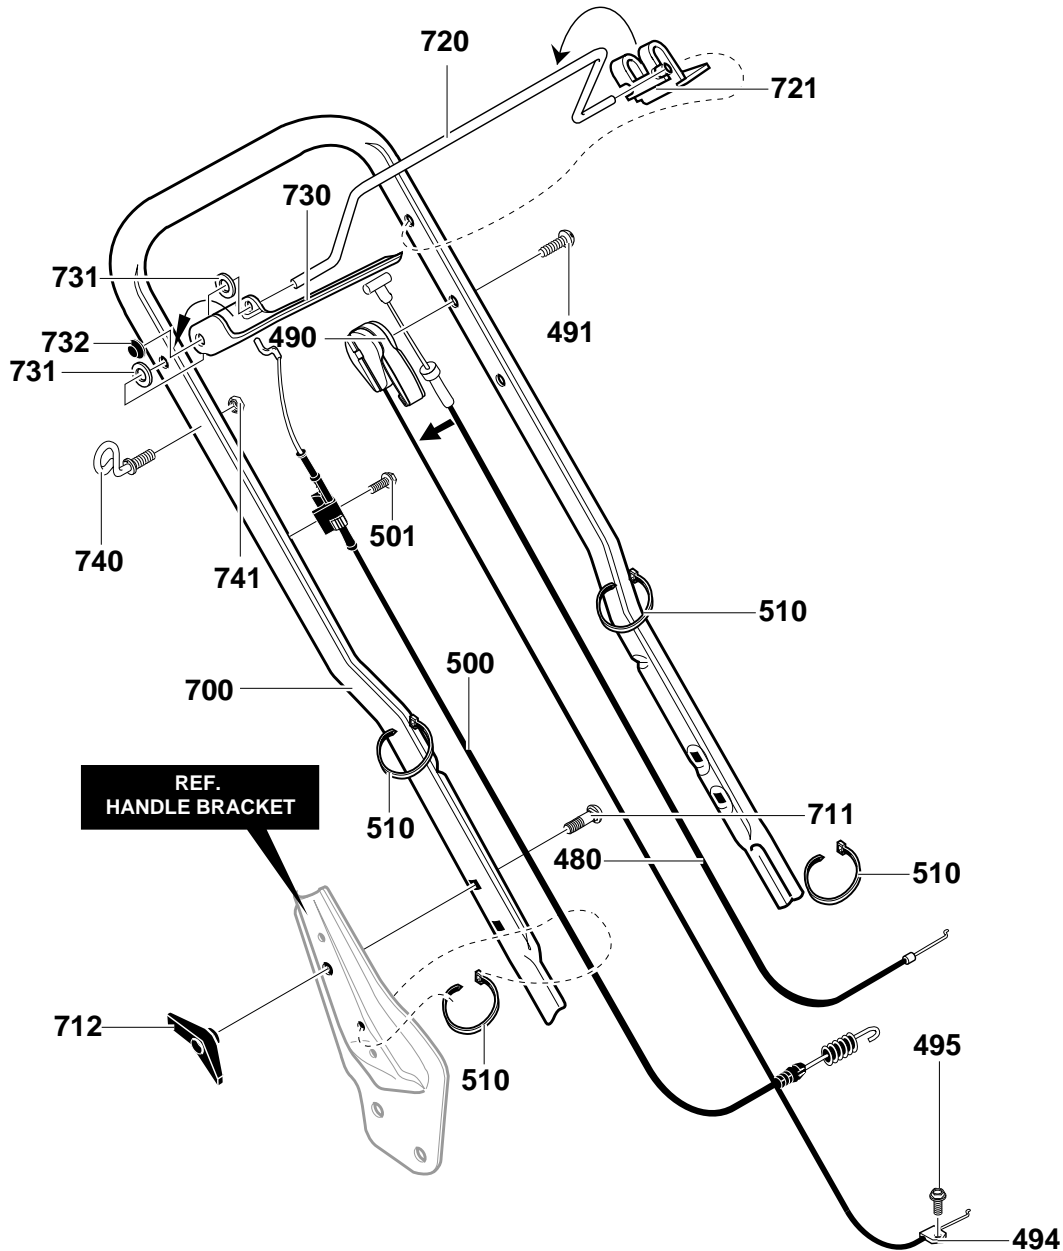

REF. LEVER ONLY
ON LEVER HEIGHT
ADJUST UNITS

REF.
FRAME ASSY.

REF. BELT ONLY
ON SELF-PROPELLED
UNITS

REF. SPACER ON REAR
DRIVE W/REVERSIBLE
BLADE UNITS,
SEE DRIVE ASSY.

KEY#	PART#	DESCRIPTION
10	-	SEE ENGINE MANUAL
12	47792	SCREW, 3/8-16X1.00
14	785341	WOODRUFF KEY
50	71877	BLADE, 21
51	671058	ADAPTER, BLADE 21"
53	710210	WASHER, 39IDX2.25ODX.12 BELLVIL
54	710207	WASHER, FLAT.406X.812X.06
55	710163	SCREW, 3/8-24X1.50 HHC
80-20	672266	BRACKET, HANDLE RH
80-30	672267	BRACKET, HANDLE LH
80-35	710277	SCREW, 5/16-18X.63
80-36	710204	NUT, 5/16-18 HEXWDFLLKWHIZ
80-40	672276	QUADRANT, HEIGHT ADJ
600	43640	DEFLECTOR, REAR
601	710271	SCREW, 10-16X.50
610	71409	DOOR, REAR 21
611	71410	SPACER, RR DOOR
612	710273	SCREW, 10-16X.50
613	672282	ROD, PIVOT RR DOOR
614	710285	CAP, PUSH ON
615	340823	SPRING, TORSION

NOTE

KEY# 480 & 490 SNAP TOGETHER

KEY#	PART#	DESCRIPTION
480	672530	CABLE STOP
490	672539	T-CABLE
491	323035	SCREW, 1/4-20X2.00
494	12425	CLAMP, THROTTLE
495	710275	SCREW, 10-32X.62 SLWAHTAP
500	672545	CABLE, DRIVE
501	710269	SCREW #10-16X.75
510	671372	TIE, BLACK CABLE
700	672286-846	HANDLE, 21"
711	710175	BOLT, 5/16-18X2.00
712	671294	KNOB, WING 5/16-18
720	672429-860	LEVER, STOP ENGINE WIRE
721	643628	BRACKET, STOP LEVER
730	671566	LEVER, DRIVE CONTROL
731	710491	WASHER, NYLON
732	710285	CAP, PUSH ON
740	672510	GUIDE, ROPE
741	710203	NUT, 1/4-20