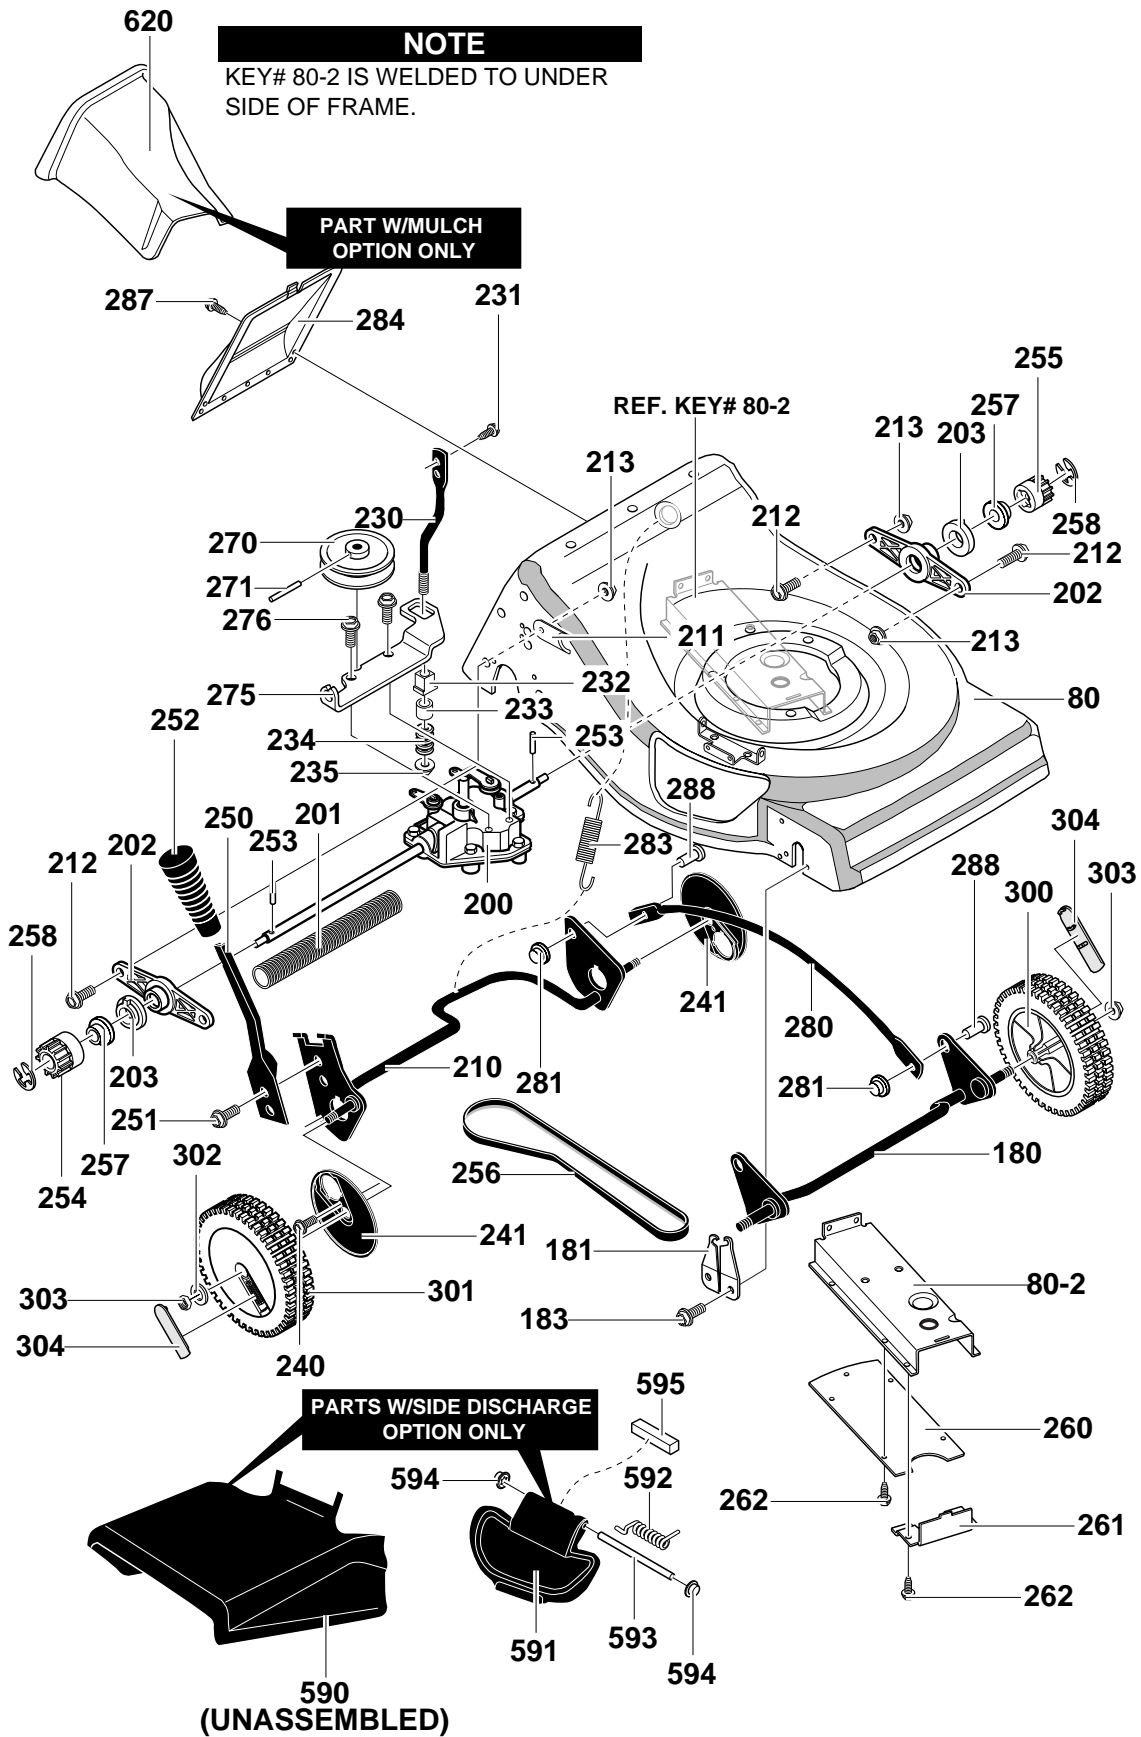

REF. LEVER ONLY
ON LEVER HEIGHT
ADJUST UNITS

REF.
FRAME ASSY.

REF. BELT ONLY
ON SELF-PROPELLED
UNITS

REF. SPACER ON REAR
DRIVE W/REVERSIBLE
BLADE UNITS,
SEE DRIVE ASSY.

KEY#	PART#	DESCRIPTION
10	-	SEE ENGINE MANUAL
12	47792	SCREW, 3/8-16X1.00
14	785341	WOODRUFF KEY
50	71877	BLADE, 21
51	671058	ADAPTER, BLADE 21"
53	710210	WASHER, 39IDX2.25ODX.12 BELLVIL
54	710207	WASHER, FLAT.406X.812X.06
55	710163	SCREW, 3/8-24X1.50 HHC
80-20	672266	BRACKET, HANDLE RH
80-30	672267	BRACKET, HANDLE LH
80-35	710277	SCREW, 5/16-18X.63
80-36	710204	NUT, 5/16-18 HEXWDFLLKWHIZ
80-40	672276	QUADRANT, HEIGHT ADJ
600	43640	DEFLECTOR, REAR
601	710271	SCREW, 10-16X.50
610	71409	DOOR, REAR 21
611	71410	SPACER, RR DOOR
612	710273	SCREW, 10-16X.50
613	672282	ROD, PIVOT RR DOOR
614	710285	CAP, PUSH ON
615	340823	SPRING, TORSION

NOTE

KEY# 480 & 490 SNAP TOGETHER

KEY#	PART#	DESCRIPTION
480	672530	CABLE STOP
490	672539	T-CABLE
491	323035	SCREW, 1/4-20X2.00
494	12425	CLAMP, THROTTLE
495	710275	SCREW, 10-32X.62 SLWAHTAP
500	672545	CABLE, DRIVE
501	710269	SCREW #10-16X.75
510	671372	TIE, BLACK CABLE
700	672286-846	HANDLE, 21"
711	710175	BOLT, 5/16-18X2.00
712	671294	KNOB, WING 5/16-18
720	672429-860	LEVER, STOP ENGINE WIRE
721	643628	BRACKET, STOP LEVER
730	671566	LEVER, DRIVE CONTROL
731	710491	WASHER, NYLON
732	710285	CAP, PUSH ON
740	672510	GUIDE, ROPE
741	710203	NUT, 1/4-20