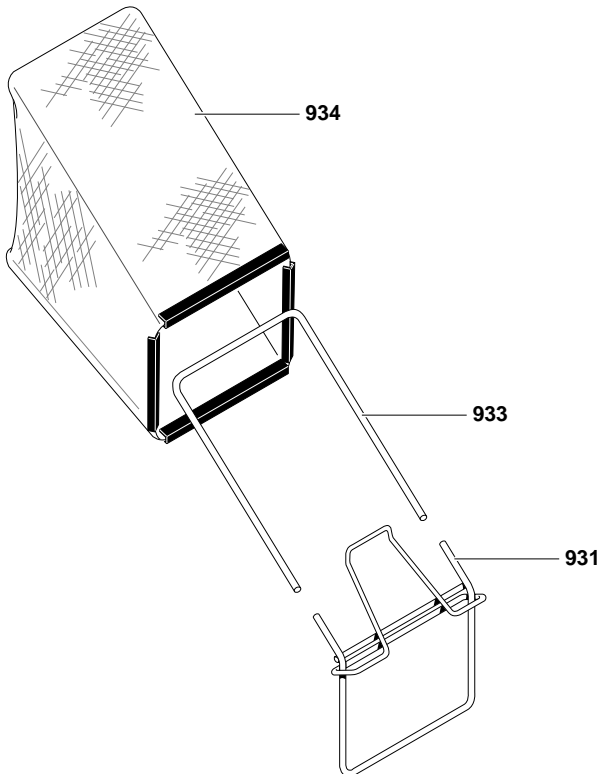

KEY#	PART#	DESCRIPTION
931	672293	ASSY, BAG FRAME
933	71592	FRAME, CATCHER BAG TOP
934	672576	BAG,CATCHER

326165B