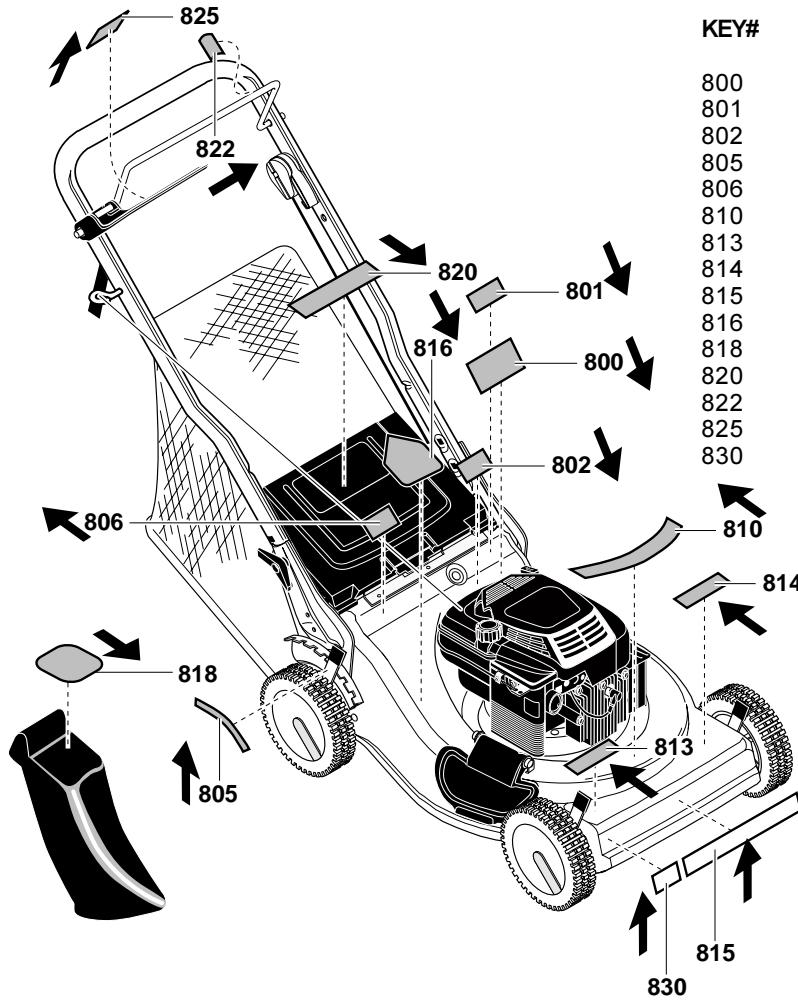

REF. LEVER ONLY
ON LEVER HEIGHT
ADJUST UNITS

REF.
FRAME ASSY.

REF. BELT ONLY
ON SELF-PROPELLED
UNITS

REF. SPACER ON REAR
DRIVE W/REVERSIBLE
BLADE UNITS,
SEE DRIVE ASSY.

KEY#	PART#	DESCRIPTION
10	-	SEE ENGINE MANUAL
12	47792	SCREW, 3/8-16X1.00
14	785341	WOODRUFF KEY
50	71877	BLADE, 21
51	671058	ADAPTER, BLADE 21"
53	710210	WASHER, 39IDX2.25ODX.12 BELLVIL
54	710207	WASHER, FLAT.406X.812X.06
55	710163	SCREW, 3/8-24X1.50 HHC
80-20	672266	BRACKET, HANDLE RH
80-30	672267	BRACKET, HANDLE LH
80-35	710277	SCREW, 5/16-18X.63
80-36	710204	NUT, 5/16-18 HEXWDFLLKWHIZ
80-40	672276	QUADRANT, HEIGHT ADJ
600	43640	DEFLECTOR, REAR
601	710271	SCREW, 10-16X.50
610	71409	DOOR, REAR 21
611	71410	SPACER, RR DOOR
612	710273	SCREW, 10-16X.50
613	672282	ROD, PIVOT RR DOOR
614	710285	CAP, PUSH ON
615	340823	SPRING, TORSION

NOTE

KEY# 480 & 490 SNAP TOGETHER

KEY#	PART#	DESCRIPTION
480	672530	CABLE STOP
490	672539	T-CABLE
491	323035	SCREW, 1/4-20X2.00
494	12425	CLAMP, THROTTLE
495	710275	SCREW, 10-32X.62 SLWAHTAP
500	672545	CABLE, DRIVE
501	710269	SCREW #10-16X.75
510	671372	TIE, BLACK CABLE
700	672286-846	HANDLE, 21"
711	710175	BOLT, 5/16-18X2.00
712	671294	KNOB, WING 5/16-18
720	672429-860	LEVER, STOP ENGINE WIRE
721	643628	BRACKET, STOP LEVER
730	671566	LEVER, DRIVE CONTROL
731	710491	WASHER, NYLON
732	710285	CAP, PUSH ON
740	672510	GUIDE, ROPE
741	710203	NUT, 1/4-20

MODEL 21875X29A

REPAIR PARTS

KEY#	PART#	DESCRIPTION
800	-	NOT A SERVICEABLE PART
801	-	NOT USED ON THIS UNIT
802	318010	DECAL,TUV
805	340820	DECAL,HEIGHT ADJ.
806	-	NOT USED ON THIS UNIT
810	710775	DECAL,"DYNAMARK"
813	710776	DECAL, CAUTION
814	710453	DECAL,"POWER PROP"
815	-	NOT USED ON THIS UNIT
816	402701	DECAL, CAUTION DECK RH
818	-	NOT USED ON THIS UNIT
820	710764	DECAL, CAUTION EXPORT
822	339481	DECAL, STOP LEVER
825	336279	DECAL, DRIVE LEVER
830	-	NOT USED ON THIS UNIT