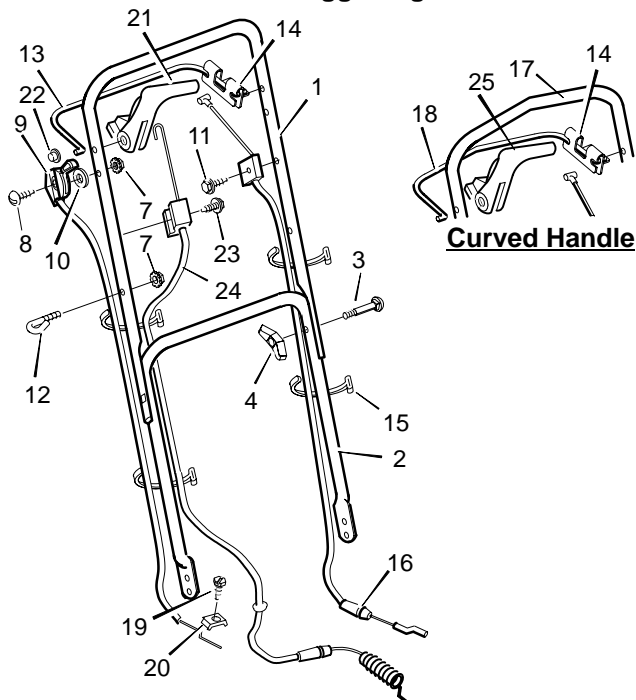

MODEL 21755x66C

Handle For Briggs Engine

KEY NO.	DESCRIPTION	PART NO.	KEY NO.	DESCRIPTION	PART NO.
1	Handle, Upper - Straight (Black)	71581E701	14	Bracket, Stop Lever	43628 BC
--	Handle, Upper - Straight (Gray)	71581E724	15	Fastener, Cable	71372
2	Handle, Lower (Black)	71137E701	16	Engine Stop Cable	71563
--	Handle, Lower (Gray)	71137E724	17	Handle, Upper - Curved (Black)	71580E701
3	Bolt	2x77	--	Handle, Upper - Curved (Gray)	71580E724
4	Knob, Plastic	71294	18	Stop Lever - Curved	43791
7	Locknut	15x116	19	Screw	26x268
8	Screw	3x144	20	Clamp	42294
9	Throttle Control	71559	21	Lever, Drive - Straight	43722
10	Washer	17x188	22	Push On Cap	28x48
11	Screw	26x220	23	Screw	26x256
12	Guide, Rope	43956	24	Cable, Drive	71638
13	Stop Lever - Straight	43651E700	25	Lever, Drive - Curved	43723