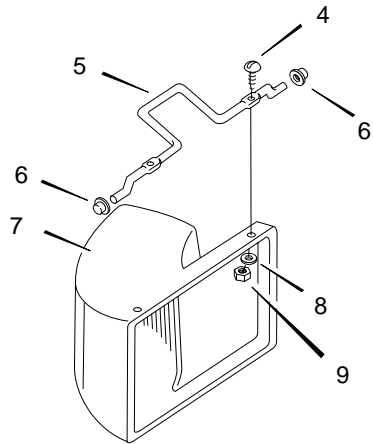

MODEL 21755x66C

KEY NO.	DESCRIPTION	PART NO.
1	Support, Bag	71592
2	Frame Assembly	43666
3	Bag, Cloth	71589
4	Screw	4x21
5	Frame Assembly	43755Z
6	Push On Cap	28x39
7	Side Discharge Attachment – Optional +	43754
8	Washer	17x173
9	Nut	15x102

+ Model 24072A Side Discharge Attachment. This optional accessory gives you the option of discharging the grass to the side.