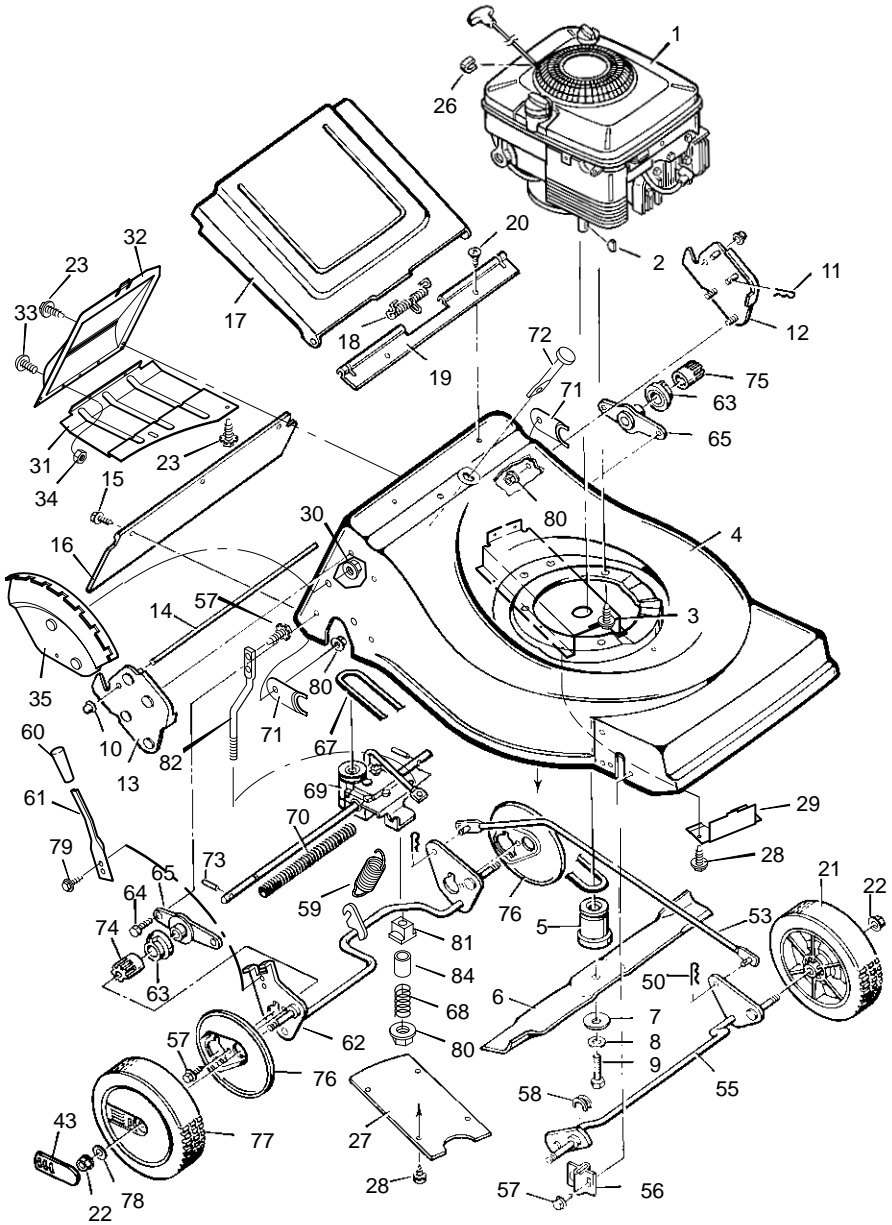

MODEL 21755x66C

MODEL 21755x66C

KEY NO.	DESCRIPTION	PART NO.	KEY NO.	DESCRIPTION	PART NO.
1	Engine ‡	----	43	Hub Cap - Optional	43615
2	Key, Woodruff	20062	50	Pin, Hair	31x9
3	Bolt, Engine	25x6	53	Link, Lifter	43721E701
4	Housing	70146	55	Crossbar, Front	71152E701
5	Adapter, Blade	71058	56	Clip, Retainer	71167
6	Blade	71877E701	57	Screw	26x221
7	Washer, Belleville	17x137	58	Bushing	43731
8	Washer	17x124	59	Spring, Extension	165x97
9	Bolt	1x142	60	Grip, Height Adjuster	71297
10	Push On Cap	28x42	61	Lever, Height Adjuster	71293
11	Pin, Hair	31x10	62	Crossbar, Rear	71572
12	Handle Bracket, Left	71097E701	63	Bearing, Lifter	43788
13	Handle Bracket, Right	71096E701	64	Bolt, Hex	1x91
14	Rod, Door Pivot	215x14Z	65	Support, Axle	71411
15	Screw	26x245	67	Belt, Drive	37x64
16	Deflector, Rear	43640	68	Spring	164x27
17	Door, Rear	71517	69	Transmission T/M .50	71549
18	Spring, Torsion	166x33	70	Shield, Axle	43649
19	Spacer, Door	71410	71	Retainer, Bearing	71482Z
20	Screw	26x259	72	Support, Lifter Spring	71576
21	Wheel, Front - White	43618	73	Pin, Drive	43629
22	Nut	15x84	74	Pinion, Right	71286
23	Screw	26x214	75	Pinion, Left	71287
26	Stop, Rope	42189	76	Cover, Dust	43616
27	Cover, Belt	43770E701	77	Wheel, Drive - White	43617
28	Screw	26x259	78	Washer, Thrust	17x169
29	Cover, Front Belt	71239E701	79	Screw	26x263
30	Nut, Hex Flange	15x79	80	Locknut	15x88
31	Cover, Lower	71245E701	81	Bushing	71480
32	Cover, Rear	71246E701	82	Support, Spring	71481Z
33	Screw	4x21	84	Spacer	43844
34	Nut	15x102	--	Book, Instruction	F-96530
35	Bracket, Index	71575			

‡ Parts are available from a Authorized Engine Service Center. See "Engines, Gasoline" or "Gasoline Engines" in the yellow pages of the telephone directory.