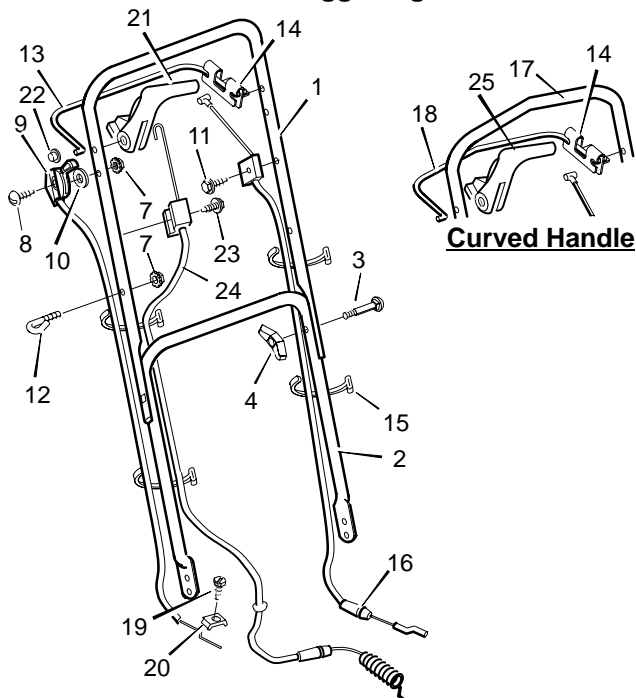

MODEL 21755x19D

Handle For Briggs Engine

KEY NO.	DESCRIPTION	PART NO.	KEY NO.	DESCRIPTION	PART NO.
1	Handle, Upper - Straight (Black)	71581E701	14	Bracket, Stop Lever	43628 BC
--	Handle, Upper - Straight (Gray)	71581E724	15	Fastener, Cable	71372
2	Handle, Lower (Black)	71137E701	16	Engine Stop Cable	71563
--	Handle, Lower (Gray)	71137E724	17	Handle, Upper - Curved (Black)	71580E701
3	Bolt	2x77	--	Handle, Upper - Curved (Gray)	71580E724
4	Knob, Plastic	71294	18	Stop Lever - Curved	43791
7	Locknut	15x116	19	Screw	26x268
8	Screw	3x144	20	Clamp	42294
9	Throttle Control	71559	21	Lever, Drive - Straight	43722
10	Washer	17x188	22	Push On Cap	28x48
11	Screw	26x220	23	Screw	26x256
12	Guide, Rope	43956	24	Cable, Drive	71638
13	Stop Lever - Straight	43651E700	25	Lever, Drive - Curved	43723