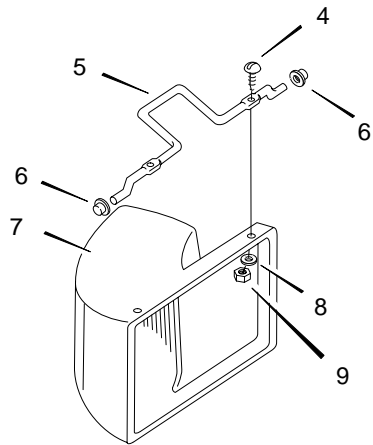

MODEL 21755x19D

KEY NO.	DESCRIPTION	PART NO.
1	Support, Bag	71592
2	Frame Assembly	43666
3	Bag, Cloth	71589
4	Screw	4x21
5	Frame Assembly	43755Z
6	Push On Cap	28x39
7	Side Discharge Attachment – Optional +	43754
8	Washer	17x173
9	Nut	15x102

+ Model 24072A Side Discharge Attachment. This optional accessory gives you the option of discharging the grass to the side.