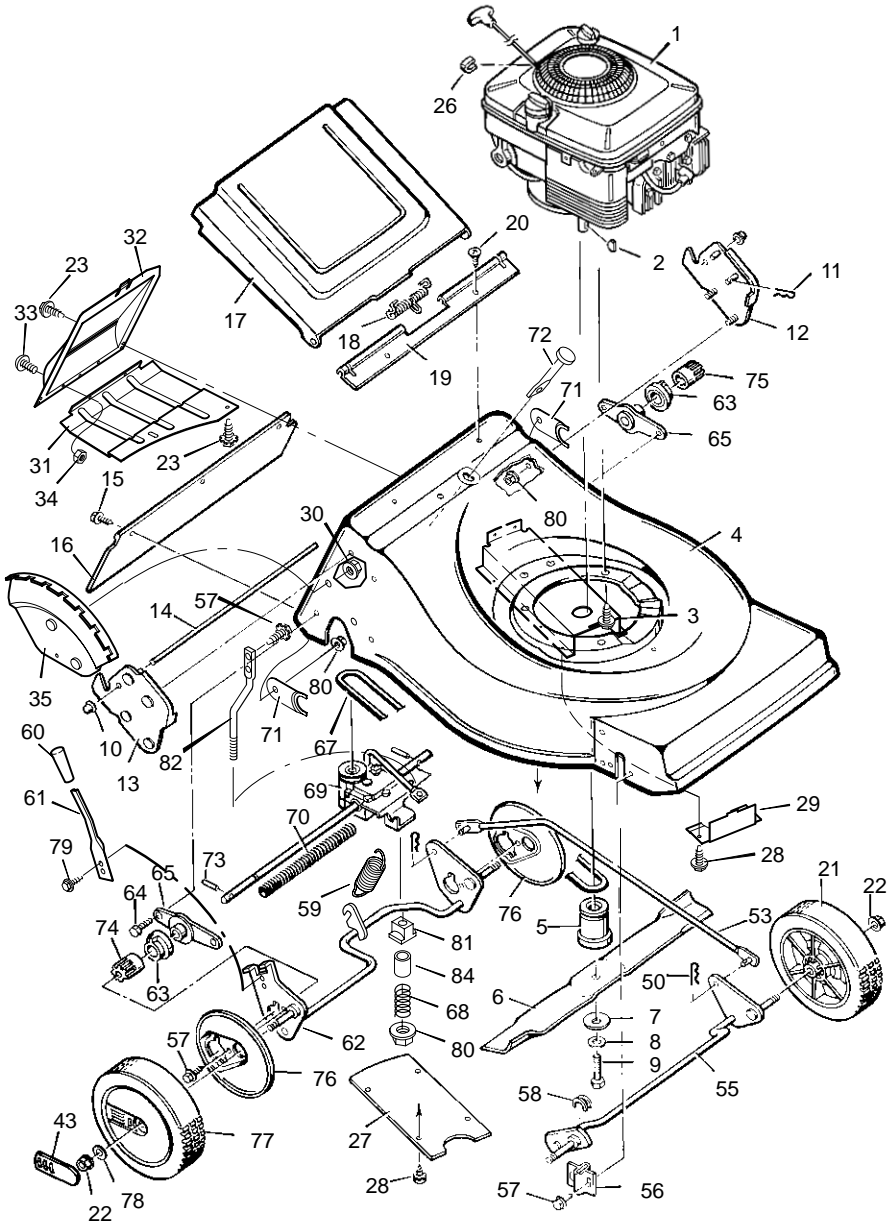

MODEL 21755x19D

MODEL 21755x19D

KEY NO.	DESCRIPTION	PART NO.	KEY NO.	DESCRIPTION	PART NO.
1	Engine ‡	----	43	Hub Cap - Optional	43615
2	Key, Woodruff	20062	50	Pin, Hair	31x9
3	Bolt, Engine	25x6	53	Link, Lifter	43721E701
4	Housing	70146	55	Crossbar, Front	71152E701
5	Adapter, Blade	71058	56	Clip, Retainer	71167
6	Blade	71877E701	57	Screw	26x221
7	Washer, Belleville	17x137	58	Bushing	43731
8	Washer	17x124	59	Spring, Extension	165x97
9	Bolt	1x142	60	Grip, Height Adjuster	71297
10	Push On Cap	28x42	61	Lever, Height Adjuster	71293
11	Pin, Hair	31x10	62	Crossbar, Rear	71572
12	Handle Bracket, Left	71097E701	63	Bearing, Lifter	43788
13	Handle Bracket, Right	71096E701	64	Bolt, Hex	1x91
14	Rod, Door Pivot	215x14Z	65	Support, Axle	71411
15	Screw	26x245	67	Belt, Drive	37x64
16	Deflector, Rear	43640	68	Spring	164x27
17	Door, Rear	71517	69	Transmission T/M .50	71549
18	Spring, Torsion	166x33	70	Shield, Axle	43649
19	Spacer, Door	71410	71	Retainer, Bearing	71482Z
20	Screw	26x259	72	Support, Lifter Spring	71576
21	Wheel, Front - White	43618	73	Pin, Drive	43629
22	Nut	15x84	74	Pinion, Right	71286
23	Screw	26x214	75	Pinion, Left	71287
26	Stop, Rope	42189	76	Cover, Dust	43616
27	Cover, Belt	43770E701	77	Wheel, Drive - White	43617
28	Screw	26x259	78	Washer, Thrust	17x169
29	Cover, Front Belt	71239E701	79	Screw	26x263
30	Nut, Hex Flange	15x79	80	Locknut	15x88
31	Cover, Lower	71245E701	81	Bushing	71480
32	Cover, Rear	71246E701	82	Support, Spring	71481Z
33	Screw	4x21	84	Spacer	43844
34	Nut	15x102	--	Book, Instruction	F-96520
35	Bracket, Index	71575			

‡ Parts are available from a Authorized Engine Service Center. See "Engines, Gasoline" or "Gasoline Engines" in the yellow pages of the telephone directory.