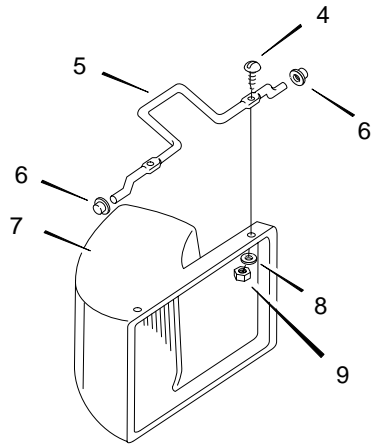

MODEL 21715x19B

KEY NO.	DESCRIPTION	PART NO.
1	Support, Bag	71592
2	Frame Assembly	43666
3	Bag, Cloth	71589
4	Screw	4x21
5	Frame Assembly	43755Z
6	Push On Cap	28x39
7	Side Discharge Attachment – Optional +	43754
8	Washer	17x173
9	Nut	15x102

+ Model 24072A Side Discharge Attachment. This optional accessory gives you the option of discharging the grass to the side.