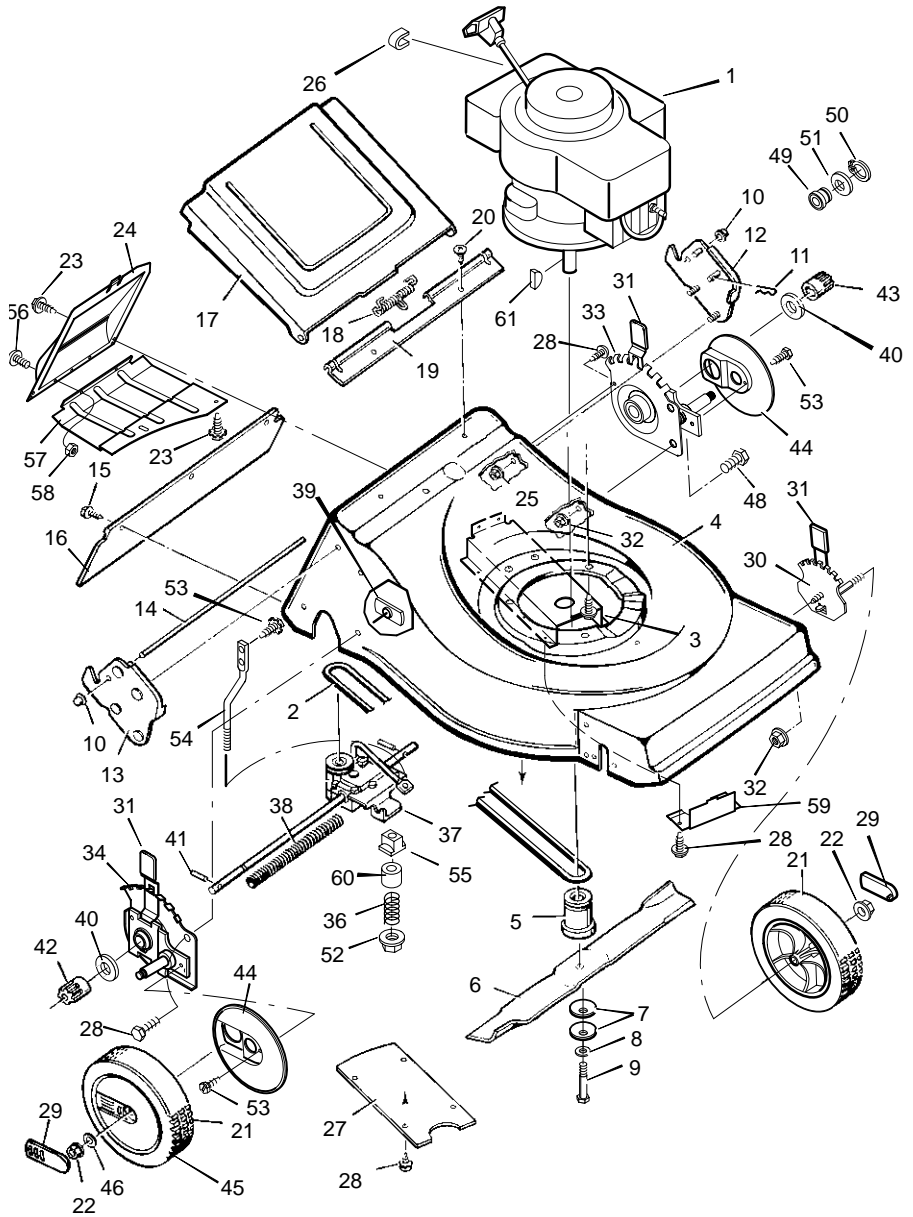

MODEL 21715x19B

MODEL 21715x19B

KEY NO.	DESCRIPTION	PART NO.	KEY NO.	DESCRIPTION	PART NO.
1	Engine *	----	31	Grip	43394
2	Belt, Drive	37x64	32	Nut, Flange	15x68
3	Bolt, Engine	25x6	33	Height Adjuster, Left Rear	401029
4	Housing	70136	34	Height Adjuster, Right Rear	401028
5	Adapter, Blade	71058	36	Spring, Extension	164x27
6	Blade	71877E701	37	Transmission T/M .50	71549
7	Washer, Belleville	17x137	38	Shield, Axle	43649
8	Washer	17x124	39	Nut, Special	109x7
9	Bolt	1x142	40	Washer, Thrust	17x186
10	Push On Cap	28x42	41	Pin, Drive	43629
11	Pin, Hair	31x10	42	Pinion, Right	71286
12	Handle Bracket, Left	71097E701	43	Pinion, Left	71287
13	Handle Bracket, Right	71096E701	44	Cover, Dust	71032
14	Rod, Door Pivot	215x14Z	45	Wheel, Drive - White	43617
15	Screw	26x245	46	Washer, Thrust	17x169
16	Deflector, Rear	43640	47	Screw	26x185
17	Door, Rear	71409	48	Bolt	1x85
18	Spring, Torsion	166x33	49	Bearing and Retainer	70250
19	Spacer, Door	71410	50	Ring, Retaining	11x24
20	Screw	26x259	51	Washer	17x178
21	Wheel, Front - White	43618	52	Locknut	15x88
22	Nut	15x84	53	Screw	26x221
23	Screw	26x214	54	Support, Spring	71481Z
24	Transmission, Cover	71246E701	55	Bushing	71480
25	Nut, Flange	15x79	56	Screw	4x21
26	Stop, Rope	42189	57	Cover, Lower	71245E701
27	Cover, Belt	43770E701	58	Nut	15x102
28	Screw	26x259	59	Cover, Front Belt	71239E701
29	Hub Cap, Front	43847	60	Spacer	43844
--	Hub Cap, Rear	43615	61	Key, Woodruff	20062
30	Height Adjuster, Front	401025	-	Instruction Book	F-96531

* Parts are available from an Authorized Engine Service Center. See "Engines, Gasoline" or "Gasoline Engines" in the yellow pages of the telephone directory.