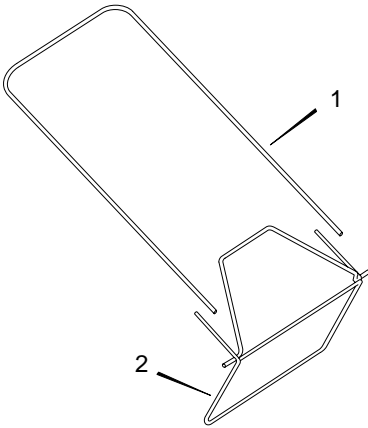

MODEL 21715x19B

KEY NO.	DESCRIPTION	PART NO.
1	Support, Bag	71592
2	Frame Assembly	43666
3	Bag, Cloth	71589
4	Screw	4x21
5	Frame Assembly	43755Z
6	Push On Cap	28x39
7	Side Discharge Attachment – Optional +	43754
8	Washer	17x173
9	Nut	15x102

+ Model 24072A Side Discharge Attachment. This optional accessory gives you the option of discharging the grass to the side.