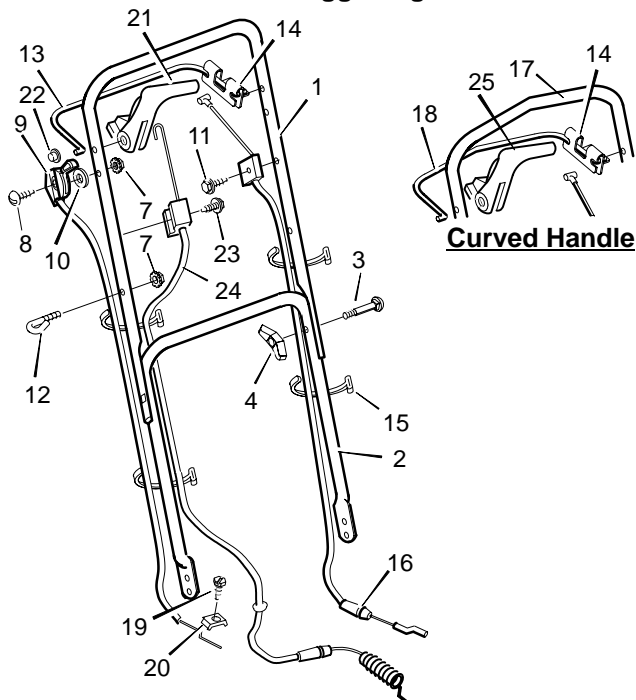

## Handle For Briggs Engine

KEY NO.	DESCRIPTION	PART NO.	KEY NO.	DESCRIPTION	PART NO.
1	Handle, Upper - Straight (Black)	71581E701	14	Bracket, Stop Lever	43628 BC
--	Handle, Upper - Straight (Gray)	71581E724	15	Fastener, Cable	71372
2	Handle, Lower (Black)	71137E701	16	Engine Stop Cable	71563
--	Handle, Lower (Gray)	71137E724	17	Handle, Upper - Curved (Black)	71580E701
3	Bolt	2x77	--	Handle, Upper - Curved (Gray)	71580E724
4	Knob, Plastic	71294	18	Stop Lever - Curved	43791
7	Locknut	15x116	19	Screw	26x268
8	Screw	3x144	20	Clamp	42294
9	Throttle Control	71559	21	Lever, Drive - Straight	43722
10	Washer	17x188	22	Push On Cap	28x48
11	Screw	26x220	23	Screw	26x256
12	Guide, Rope	43956	24	Cable, Drive	71638
13	Stop Lever - Straight	43651E700	25	Lever, Drive - Curved	43723