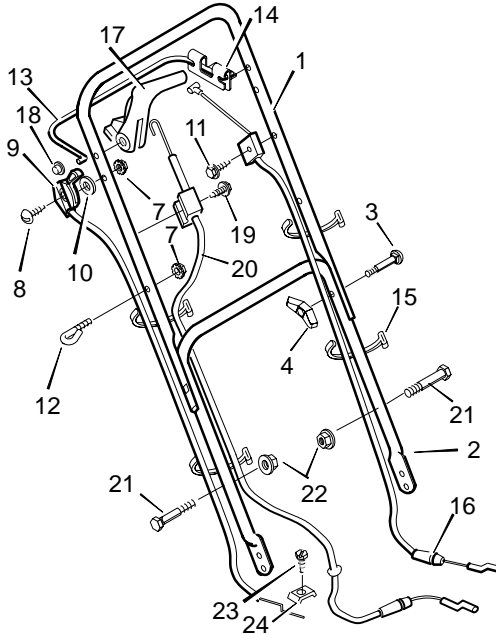

MODEL 20905x29A

Handle For Briggs Engine

KEY NO.	DESCRIPTION	PART NO.	KEY NO.	DESCRIPTION	PART NO.
1	Handle, Upper	71359E701	14	Bracket, Stop Lever	43628 BC
2	Handle, Lower	71345E701	15	Fastener, Cable	71372
3	Bolt	2x77	16	Cable, Engine Stop	43828
4	Knob	71294	17	Lever, Drive	43722
7	Locknut	15x116	18	Push On Cap	28x48
8	Screw	3x144	19	Screw	26x256
9	Throttle Control	71180	20	Cable, Drive	71036
10	Washer	17x188	21	Bolt	1x131
11	Screw	26x220	22	Nut	15x104
12	Guide, Rope	43956	23	Screw	26x268
13	Lever, Engine Stop	71360	24	Clamp	42294