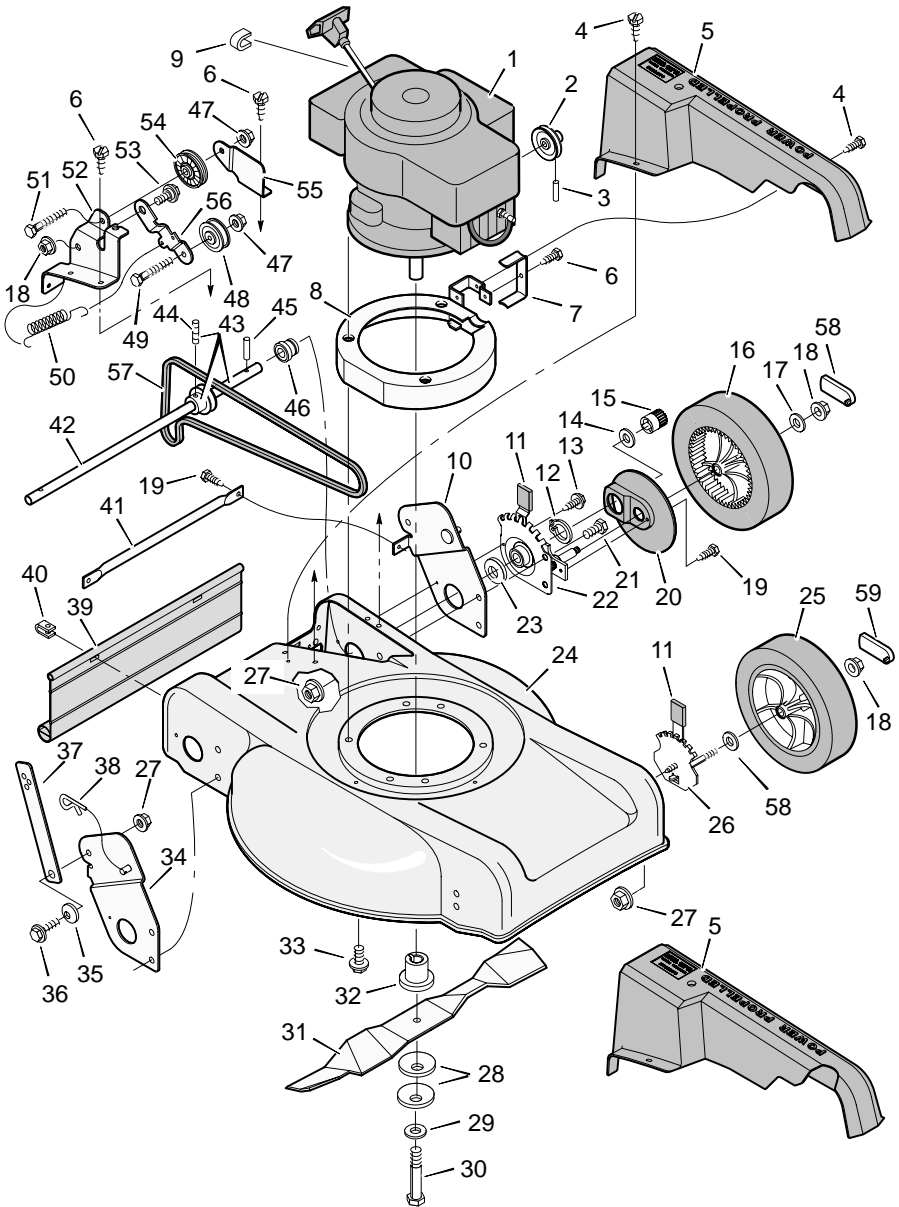

# MODEL 20905x29A

KEY NO.	DESCRIPTION	PART NO.	KEY NO.	DESCRIPTION	PART NO.
1	Engine ‡		30	Bolt, Blade	1x144
2	Pulley, Engine	42493	31	Blade	71548E701
3	Pin, Spring	32x64	32	Adapter, Blade	71353
4	Screw	26x245	33	Bolt, Engine	25x8
5	Belt Guard	71330	34	Handle Bracket, Right	71341E701
6	Screw	26x214	35	Washer	20x3
7	Guide, Belt	71347Z	36	Bolt, Shoulder	9x29
8	Plate, Spacer	71335E701	37	Support, Handle	71344
9	Stop, Rope	42198	38	Pin, Hair	31x10
10	Handle Bracket, Left	71342E701	39	Guard, Rear	71352
11	Grip	43394	40	Retainer	42743
12	Ring, Retaining	11x24	41	Brace, Rear	71343
13	Screw	26x185	42	Axle	71348
14	Washer	17x139	43	Axle, Pulley & Set Screw	71349
15	Gear, Right Pinion	43630	44	Setscrew	23x50
-	Gear, Left Pinion	43631	45	Pin, Drive	43629
16	Wheel, Drive	43617	46	Bearing Retainer	70250
17	Washer	17x169	47	Locknut, Flange	15x88
18	Nut	15x84	48	Pulley, Idler	71054
19	Screw	26x221	49	Bolt	1x141
20	Cover, Dust	71032	50	Spring	165x94
21	Bolt, Hex	1x85	51	Bolt	1x102
22	Height Adjuster, Right Rear	401023	52	Bracket, Idler	71336Z
	Height Adjuster, Left Rear	401022	53	Bolt, Shoulder	9x48
23	Washer	17x178	54	Pulley, Idler	71055
24	Housing	70141	55	Support, Idler	71338Z
25	Wheel, Front (Standard)	43618	56	Arm, Idler	71337Z
-	Wheel, Front (Ball Bearing)	43724	57	Belt	37x78
26	Height Adjuster, Front	401025	58	Washer	20x3
27	Nut, Hex	15x68	59	Hub Cap (Standard)	43615
28	Washer, Belleville	17x137	-	Hub Cap (Ball Bearing)	43847
29	Washer	17x124	-	Book, Instruction (English)	F-96535