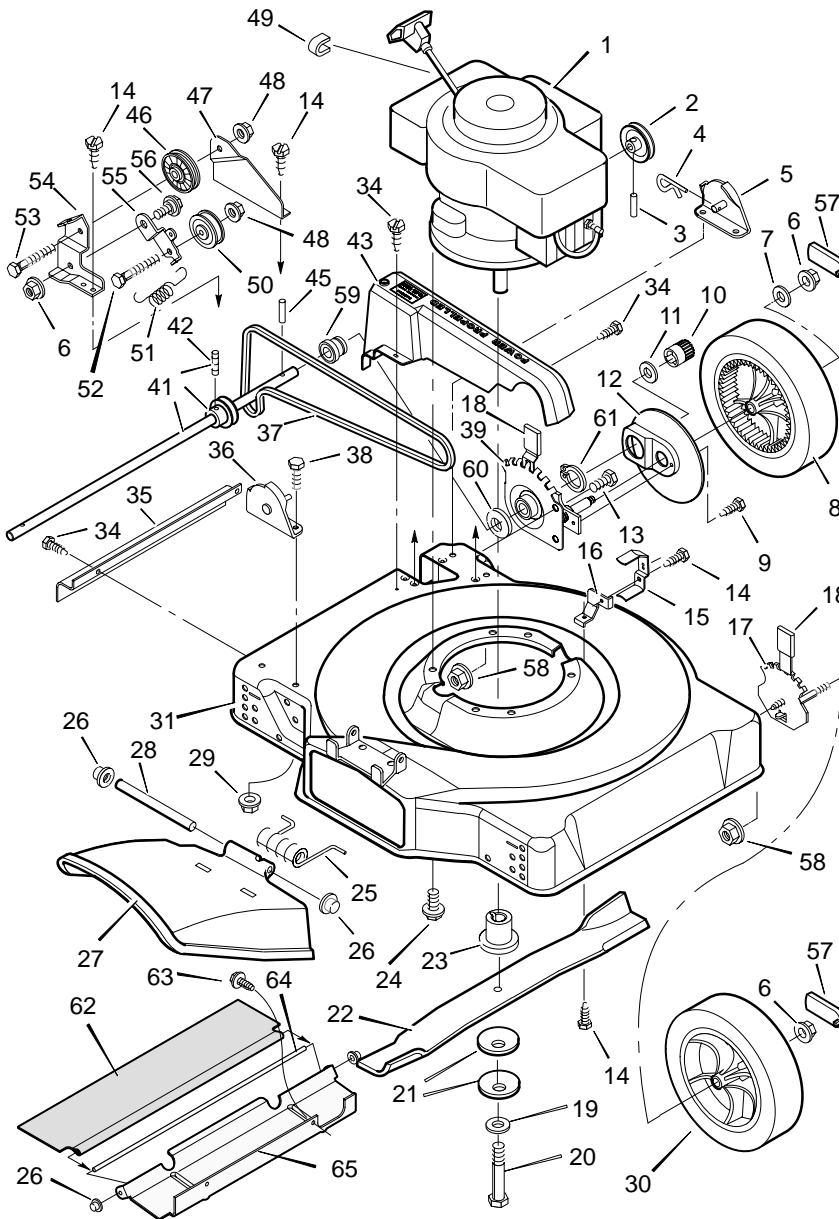

MODEL 20755x50B

REPAIR PARTS

24	Bolt, Engine	25x6
25	Spring, Torsion	166x5
26	Push On Cap	28x42
27	Deflector, Chute	42919
28	Rod	215x11 Z
29	Nut	15x82
30	Wheel and Tire, Front	672213
31	Housing	70133
34	Screw	26x245
35	Guard, Axle	71034
36	Bracket, Right Handle	42712E700
37	Belt, Briggs & Stratton	37x72
38	Bolt	1x38
39	Height Adjuster, Left	401023
	Height Adjuster, Right	401022
41	Axle, Pulley & Setscrew	71466
42	Setscrew	23x50
43	Belt Guard, Briggs	71024
45	Pin, Drive	43629
46	Pulley, Idler	71905
47	Support, Idler	71046 Z
48	Nut	15x88
49	Stop, Rope	42189
50	Pulley, Idler	71054
51	Spring, Extension	165x94
52	Bolt, Hex	1x141
53	Bolt, Hex	1x102
54	Bracket, Idler	71045 Z
55	Arm, Idler	71026 Z
56	Bolt, Shoulder	9x48
57	Cap, Hub	672216
58	Nut, Flange	15x68
59	Bearing and Retainer	70250
60	Washer, Belleville	17x178
61	Retainer Ring	11x24
62	Guard, Rear	71798
63	Screw	26x274
64	Rod, Guard	71800 Z
65	Extension, Rear	71746E701
--	Instruction Book	F-97510

1	Engine	-----	12	Cover, Dust	71032
2	Pulley	71434	13	Bolt, Hex	1x85
3	Pin, Spring	32x64	14	Screw	26x214
4	Pin, Hair	31x10	15	Guide, Belt	71051 Z
5	Bracket, Left Handle	42713E700	16	Belt Guide, Briggs	71049 Z
6	Nut	15x84	17	Height Adjuster, Front	401025
7	Washer	17x169	18	Grip	43394
8	Wheel, Drive	672208	19	Washer	17x124
9	Screw	26x221	20	Bolt	1x143
10	Gear, Right Pinion	43630	21	Washer, Belleville	17x137
	Gear, Left Pinion	43631	22	Blade	42225E701
11	Washer	17x139	23	Adapter, Blade	71057

1	Handle, Upper (Black)	71581E724	12	Guide, Rope	43956	21	Lever, Drive	43722
2	Handle, Lower (Black)	672207E724	13	Stop Lever - Straight	672066E245	22	Push On Cap	28x48
3	Bolt	2x77	14	Bracket, Stop Lever	43628 BC	23	Screw	26x256
4	Knob, Plastic	71294	15	Fastener, Cable	71372	24	Cable, Drive	71036
7	Locknut	15x116	16	Engine Stop Cable	672126			
8	Screw	3x144	19	Screw	26x268			
9	Throttle Control	672141	20	Clamp	42294			