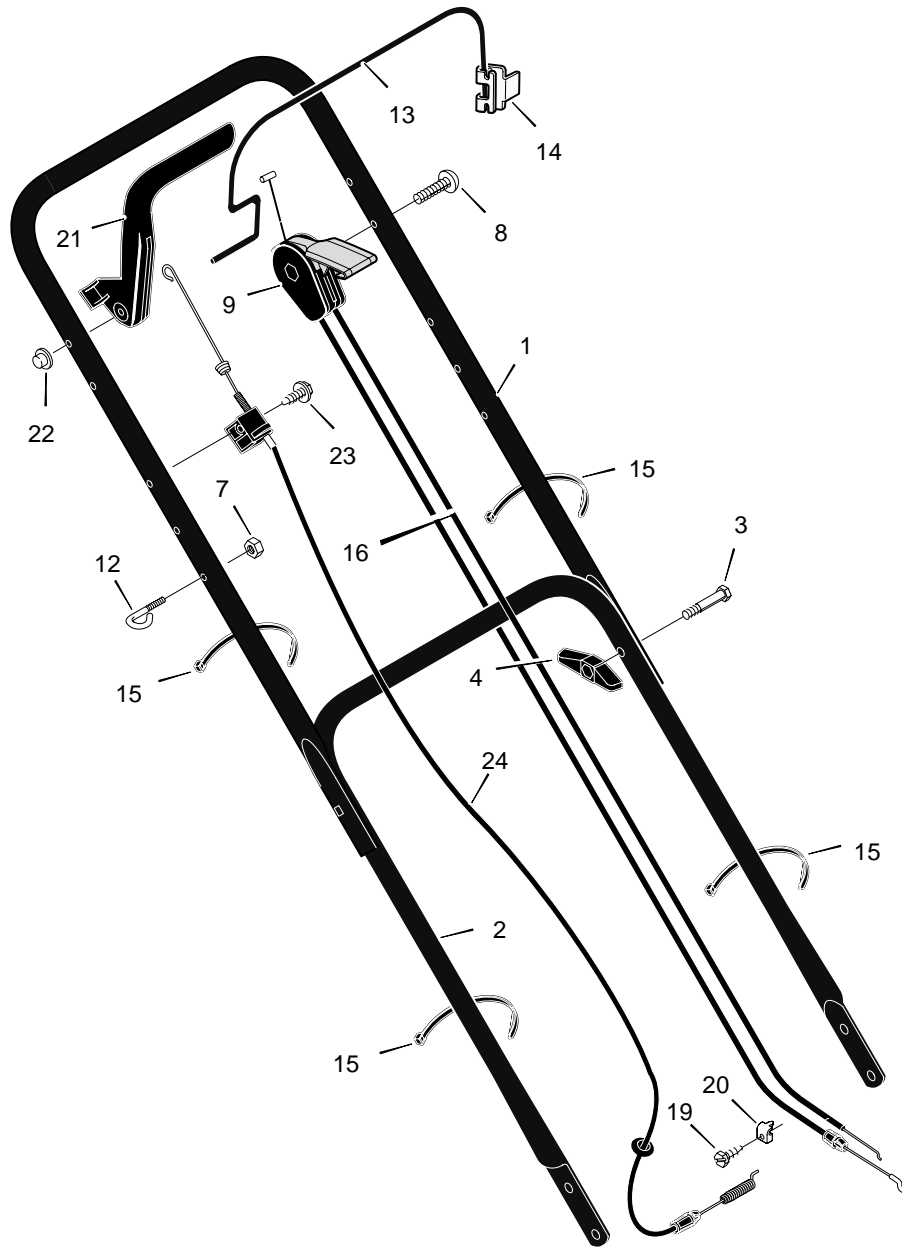

MODEL 20755x50B

REPAIR PARTS

24	Bolt, Engine	25x6
25	Spring, Torsion	166x5
26	Push On Cap	28x42
27	Deflector, Chute	42919
28	Rod	215x11 Z
29	Nut	15x82
30	Wheel and Tire, Front	672213
31	Housing	70133
34	Screw	26x245
35	Guard, Axle	71034
36	Bracket, Right Handle	42712E700
37	Belt, Briggs & Stratton	37x72
38	Bolt	1x38
39	Height Adjuster, Left	401023
	Height Adjuster, Right	401022
41	Axle, Pulley & Setscrew	71466
42	Setscrew	23x50
43	Belt Guard, Briggs	71024
45	Pin, Drive	43629
46	Pulley, Idler	71905
47	Support, Idler	71046 Z
48	Nut	15x88
49	Stop, Rope	42189
50	Pulley, Idler	71054
51	Spring, Extension	165x94
52	Bolt, Hex	1x141
53	Bolt, Hex	1x102
54	Bracket, Idler	71045 Z
55	Arm, Idler	71026 Z
56	Bolt, Shoulder	9x48
57	Cap, Hub	672216
58	Nut, Flange	15x68
59	Bearing and Retainer	70250
60	Washer, Belleville	17x178
61	Retainer Ring	11x24
62	Guard, Rear	71798
63	Screw	26x274
64	Rod, Guard	71800 Z
65	Extension, Rear	71746E701
--	Instruction Book	F-97510

1	Engine	-----	12	Cover, Dust	71032
2	Pulley	71434	13	Bolt, Hex	1x85
3	Pin, Spring	32x64	14	Screw	26x214
4	Pin, Hair	31x10	15	Guide, Belt	71051 Z
5	Bracket, Left Handle	42713E700	16	Belt Guide, Briggs	71049 Z
6	Nut	15x84	17	Height Adjuster, Front	401025
7	Washer	17x169	18	Grip	43394
8	Wheel, Drive	672208	19	Washer	17x124
9	Screw	26x221	20	Bolt	1x143
10	Gear, Right Pinion	43630	21	Washer, Belleville	17x137
	Gear, Left Pinion	43631	22	Blade	42225E701
11	Washer	17x139	23	Adapter, Blade	71057

1	Handle, Upper (Black)	71581E724	12	Guide, Rope	43956	21	Lever, Drive	43722
2	Handle, Lower (Black)	672207E724	13	Stop Lever - Straight	672066E245	22	Push On Cap	28x48
3	Bolt	2x77	14	Bracket, Stop Lever	43628 BC	23	Screw	26x256
4	Knob, Plastic	71294	15	Fastener, Cable	71372	24	Cable, Drive	71036
7	Locknut	15x116	16	Engine Stop Cable	672126			
8	Screw	3x144	19	Screw	26x268			
9	Throttle Control	672141	20	Clamp	42294			