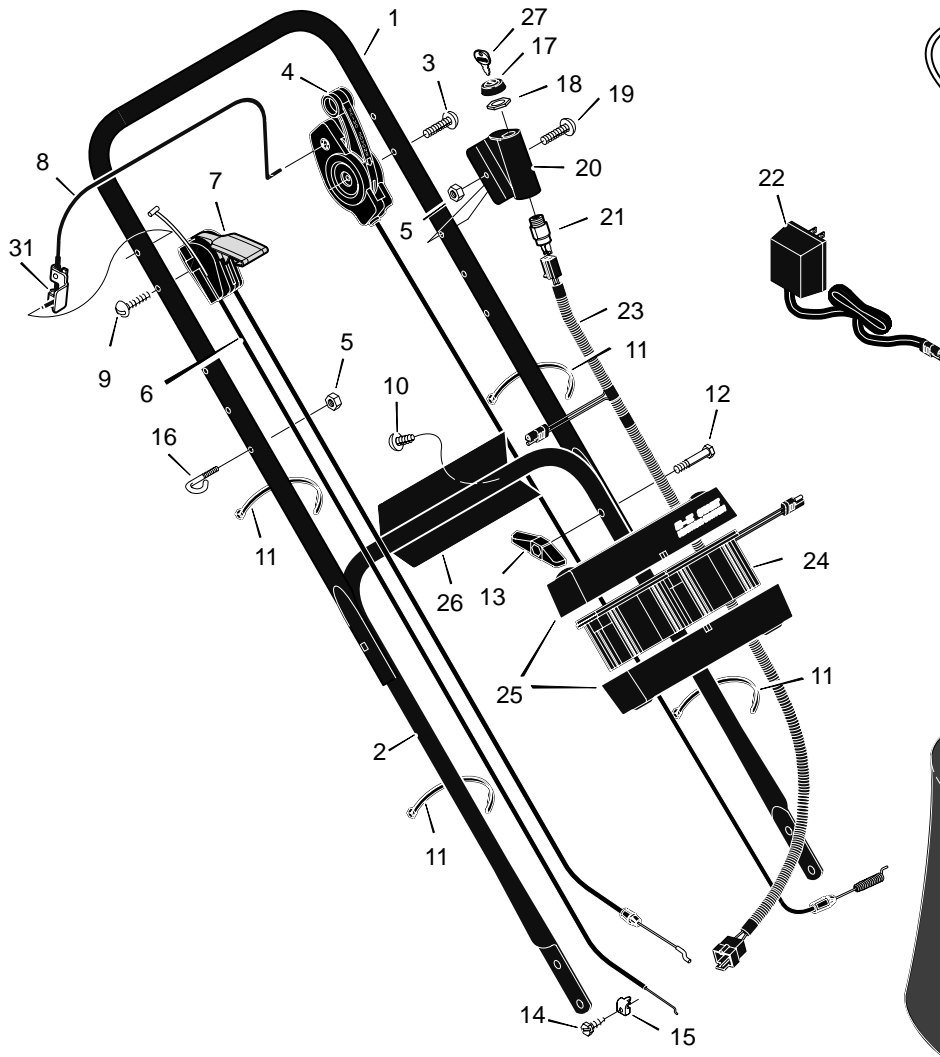

MODEL 20706x50C

REPAIR PARTS

28	Belt	37x84
29	Pulley, Axle	71791
30	Screw	26x263
31	Pin, Hair	31x9
32	Pin, Spring	43629
33	Axle	671931
34	Cover, Axle	671948
35	Nut, Flange	15x68
36	Nut, Hex	15x102
37	Washer	17x38
38	Screw	4x21
39	Hub Cap - Optional	43615
40	Washer	17x169
41	Nut, Flange	15x84
42	Wheel, Drive	43617
43	Washer	17x120
44	Cover, Dust	71780
45	Washer, Belleville	17x137
46	Washer	17x124
47	Bolt	1x153
48	Blade	671921E701
49	Adapter, Blade	672503
50	Adjuster, Right Front Height	672602
53	Bolt, Engine	25x6
55	Washer	17x146
56	Nut, Flange	15x88
57	Rod, Pivot	215x17 Z
58	Door, Rear	671915
59	Spring	166x44
60	Deflector, Rear	671970
61	Wheel, Rear	43618
63	Bracket, Right Handle	672590
64	Adjuster, Right Height	672604
65	Screw	26x245
72	Guard, Rear	671990
--	Instruction Book	F-98577
--	Instruction Book	F-98578

1	Housing	776048
2	Engine	----
3	Pulley, Engine	71434
4	Pin, Spring	32x64
6	Cover, Belt	671928
7	Screw	26x279
8	Adjuster, Left Height	672605
9	Bolt, Shoulder	9x50
10	Pulley	71779
11	Spacer	71788
12	Bracket, Idler Support	671935 Z
13	Pulley, Idler	71778
14	Bearing	71793

MODEL 20706x50C

REPAIR PARTS

1	Handle, Upper	672665E701	13	Knob	71294	24	Battery	776014
2	Handle, Lower	671940E701	14	Screw	26x268	25	Case, Battery	776013
3	Bolt	26x256	15	Clamp	42294	26	Bracket, Battery	671959
4	Control, Drive	672580	16	Guide, Rope	43956	27	Key, Ignition	20729
5	Locknut	15x116	17	Cap	91488	28	Frame, Top	71592
6	Cable, Stop	672664	18	Nut	91489	29	Frame Assembly	672614
7	Throttle Control	672144	19	Bolt	3x136	30	Bag, Cloth	672610
8	Engine Stop Lever	672570E700	20	Cover, Ignition	671916	31	Bracket, Stop Lever	43628 BC
9	Screw	3x144	21	Switch Ignition & Key	776011			
11	Fastener, Cable	71372	22	Charger, Battery	671991			
12	Bolt	2x77	23	Harness, Wiring	250x72			