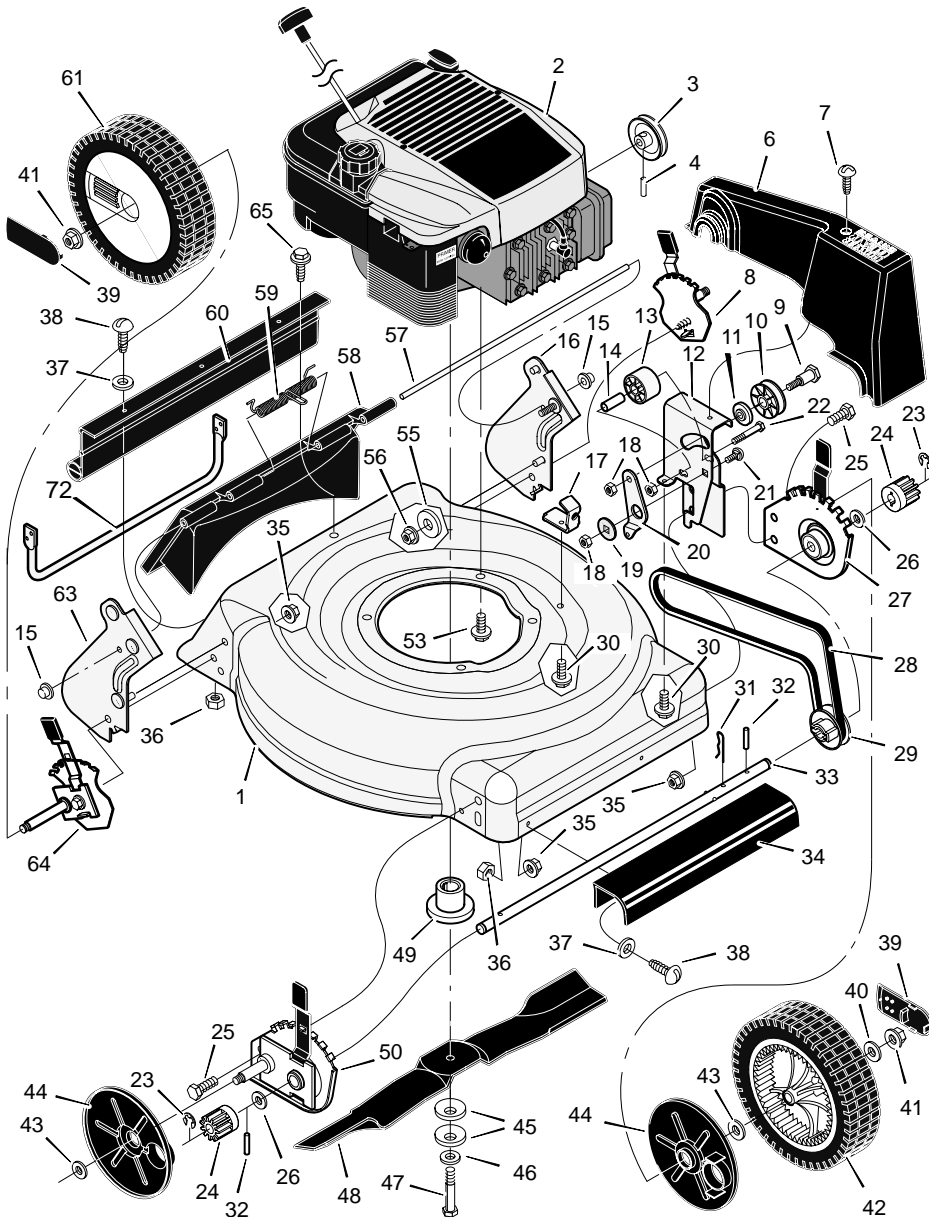

MODEL 20706x50C

REPAIR PARTS

28	Belt	37x84
29	Pulley, Axle	71791
30	Screw	26x263
31	Pin, Hair	31x9
32	Pin, Spring	43629
33	Axle	671931
34	Cover, Axle	671948
35	Nut, Flange	15x68
36	Nut, Hex	15x102
37	Washer	17x38
38	Screw	4x21
39	Hub Cap - Optional	43615
40	Washer	17x169
41	Nut, Flange	15x84
42	Wheel, Drive	43617
43	Washer	17x120
44	Cover, Dust	71780
45	Washer, Belleville	17x137
46	Washer	17x124
47	Bolt	1x153
48	Blade	671921E701
49	Adapter, Blade	672503
50	Adjuster, Right Front Height	672602
53	Bolt, Engine	25x6
55	Washer	17x146
56	Nut, Flange	15x88
57	Rod, Pivot	215x17 Z
58	Door, Rear	671915
59	Spring	166x44
60	Deflector, Rear	671970
61	Wheel, Rear	43618
63	Bracket, Right Handle	672590
64	Adjuster, Right Height	672604
65	Screw	26x245
72	Guard, Rear	671990
--	Instruction Book	F-98577
--	Instruction Book	F-98578

1	Housing	776048
2	Engine	----
3	Pulley, Engine	71434
4	Pin, Spring	32x64
6	Cover, Belt	671928
7	Screw	26x279
8	Adjuster, Left Height	672605
9	Bolt, Shoulder	9x50
10	Pulley	71779
11	Spacer	71788
12	Bracket, Idler Support	671935 Z
13	Pulley, Idler	71778
14	Bearing	71793

MODEL 20706x50C

REPAIR PARTS

1	Handle, Upper	672665E701	13	Knob	71294	24	Battery	776014
2	Handle, Lower	671940E701	14	Screw	26x268	25	Case, Battery	776013
3	Bolt	26x256	15	Clamp	42294	26	Bracket, Battery	671959
4	Control, Drive	672580	16	Guide, Rope	43956	27	Key, Ignition	20729
5	Locknut	15x116	17	Cap	91488	28	Frame, Top	71592
6	Cable, Stop	672664	18	Nut	91489	29	Frame Assembly	672614
7	Throttle Control	672144	19	Bolt	3x136	30	Bag, Cloth	672610
8	Engine Stop Lever	672570E700	20	Cover, Ignition	671916	31	Bracket, Stop Lever	43628 BC
9	Screw	3x144	21	Switch Ignition & Key	776011			
11	Fastener, Cable	71372	22	Charger, Battery	671991			
12	Bolt	2x77	23	Harness, Wiring	250x72			