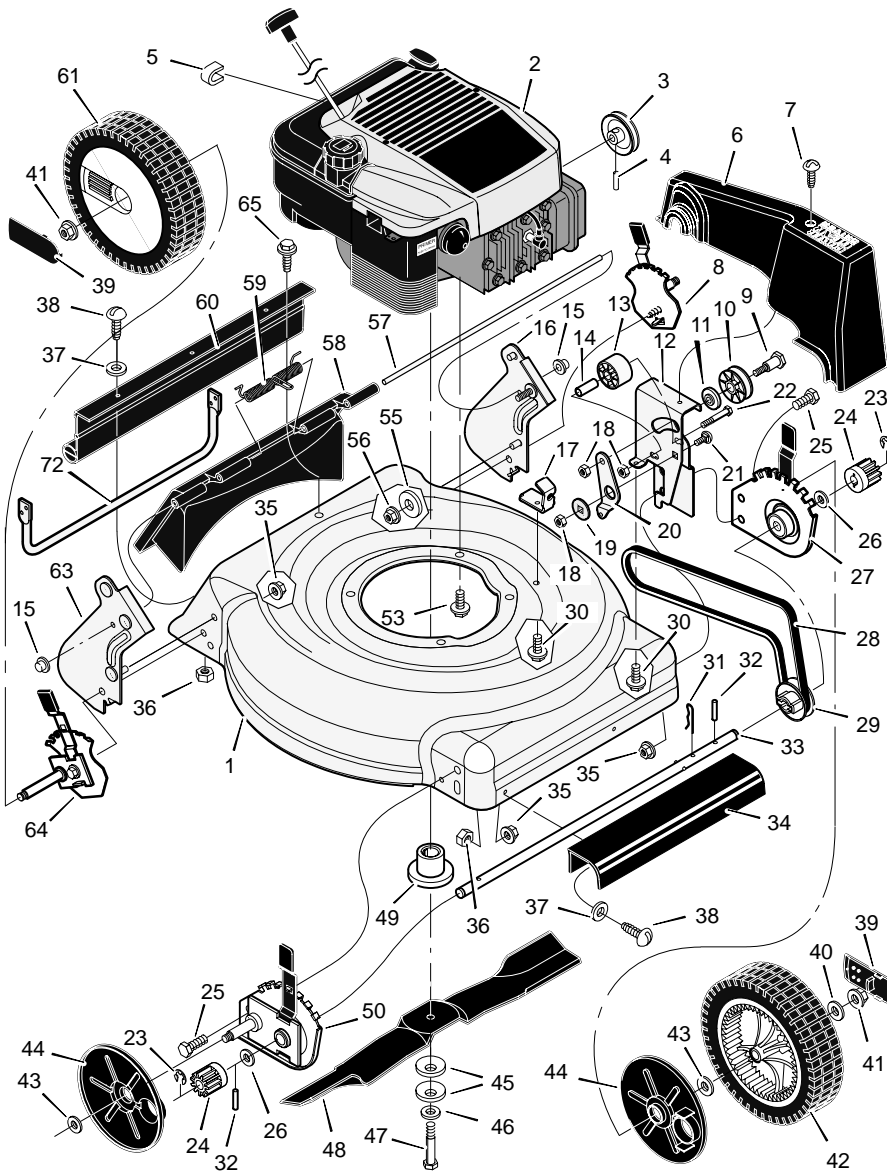

# REPAIR PARTS

28	Belt	37x99
29	Pulley, Axle	71791
30	Screw	26x263
31	Pin, Hair	31x9
32	Pin, Spring	43629
33	Axle	671931
34	Cover, Axle (Black) Cover, Axle (Gray)	671948 672108
35	Nut, Flange	15x68
36	Nut, Hex	15x102
37	Washer	17x38
38	Screw	4x21
39	Cap, Hub	43615
40	Washer	17x169
41	Nut, Flange	15x84
42	Wheel, Drive	71133
43	Washer	17x120
44	Cover, Dust	71780
45	Washer, Belleville	17x137
46	Washer	17x124
47	Bolt	1x153
48	Blade	672763E701
49	Adapter, Blade	672503
50	Adjuster, Right Frt. Height	672602
53	Bolt, Engine	25x6
55	Washer	17x146
56	Nut, Flange	15x88
57	Rod, Pivot	215x17 Z
58	Door, Rear (Black) Door, Rear (Gray)	672611 672613
59	Spring	166x44
60	Deflector, Rear	671970
61	Wheel, Rear	71132
63	Bracket, Right Handle	672590E700
64	Adjuster, Right Height	672604
65	Screw	26x245
72	Guard, Rear	671990
--	Instruction Book	F-99449

# REPAIR PARTS

1	Handle, Upper (Black) Handle, Upper (Gray)	672665E701 672665E724	11	Fastener, Cable	71372	22	Charger, Battery	671991
2	Handle, Lower (Black) Handle, Lower (Gray)	671940E701 671940E724	12	Bolt	2x77	23	Harness, Wiring	250x72
3	Bolt	26x286	13	Knob	71294	24	Battery	776014
4	Control, Drive	672580	14	Screw	26x268	25	Case, Battery	776013
5	Locknut	15x116	15	Clamp	42294	26	Bracket, Battery	671959
6	Cable, Stop	672664	16	Guide, Rope	43956	27	Key, Ignition	20729
7	Throttle Control	672144	17	Cap	91488	28	Frame, Top	71592
8	Engine Stop Lever	672570E700	18	Nut	91489	29	Frame Assembly	672614
9	Screw	25x14	19	Bolt	3x136	30	Bag, Cloth	672069
			20	Cover, Ignition	671916	31	Bracket, Stop Lever	43628 BC
			21	Switch Ignition & Key	776011			