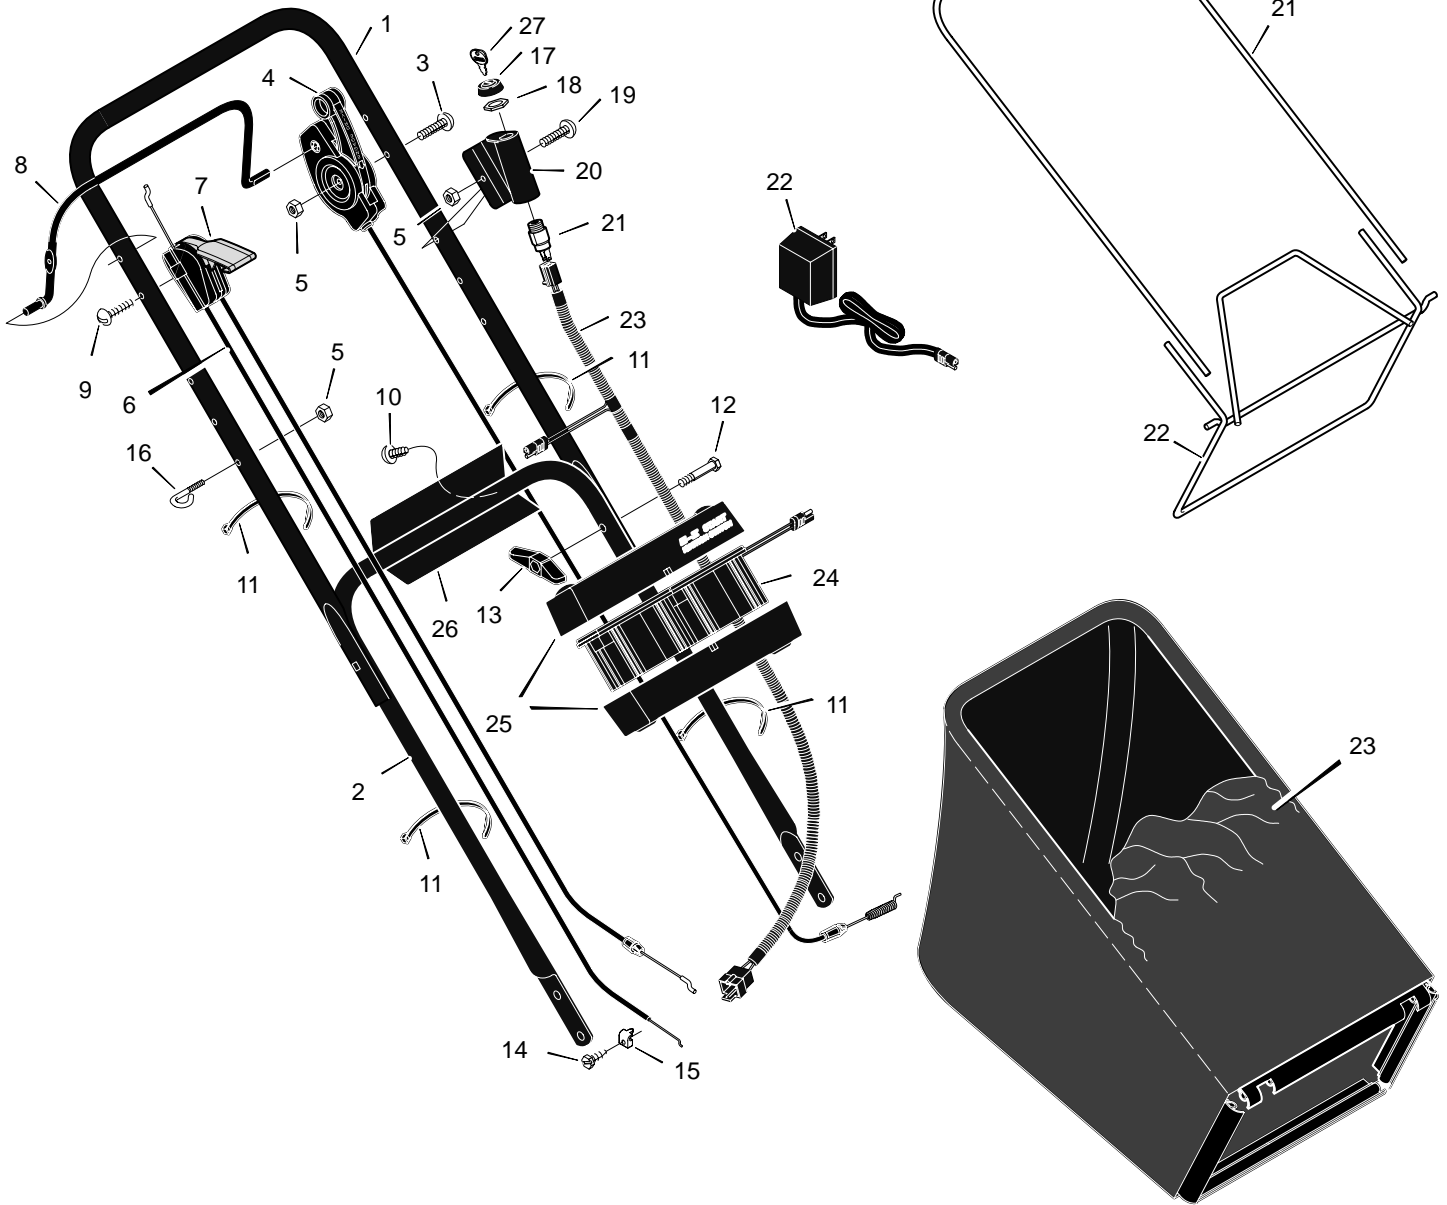

# MODEL 20705x50A

# REPAIR PARTS

25	Bolt	1x85
26	Washer	17x186
27	Adjuster, Left Front Height	671938
28	Belt	37x91
29	Pulley, Axle	71791
30	Screw	26x263
31	Pin, Hair	31x9
32	Pin, Spring	43629
33	Axle	671931
34	Cover, Axle	671948
35	Nut, Flange	15x68
36	Nut, Hex	15x102
37	Washer	17x38
38	Screw	4x21
39	Hub Cap - Optional	43615
40	Washer	17x169
41	Nut, Flange	15x84
42	Wheel, Drive	43617
43	Washer	17x120
44	Cover, Dust	71780
45	Washer, Belleville	17x137
46	Washer	17x124
47	Bolt	17x142
48	Blade	671921E701
49	Adapter, Blade	71056
50	Adjuster, Right Front Height	671939
53	Bolt, Engine	25x6
54	Support, Engine	671989
55	Washer	17x146
56	Nut, Flange	15x79
57	Rod, Pivot	215x17 Z
58	Door, Rear	671915
59	Spring	166x44
60	Guard, Rear	671970
--	Extension, Rear	671990
61	Wheel, Rear	43618
62	Nut, Flange	15x81
63	Bracket, Right Handle	671944
64	Adjuster, Right Height	671974
65	Screw	26x259
--	Instruction Book	F-97416

1	Housing	776003
2	Engine	----
3	Pulley, Engine	71434
4	Pin, Spring	32x64
5	Stop, Rope (Recoil-Start)	42189
6	Cover, Belt	671928
7	Screw	26x279
8	Adjuster, Left Height	671975
9	Bolt, Shoulder	9x50
10	Pulley	71779
11	Spacer	71788
12	Bracket, Idler Support	671935 Z

# REPAIR PARTS

1	Handle, Upper (Gray)	671918E724	13	Knob	71294	24	Battery	776014
2	Handle, Lower (Gray)	671940E724	14	Screw	26x268	25	Case, Battery	776013
3	Bolt	3x144	15	Clamp	42294	26	Bracket, Battery	671959
4	Control, Drive	672067	16	Guide, Rope	43956	27	Key, Ignition	20729
5	Locknut	15x116	17	Cap	91488	28	Frame, Top	71592
6	Cable, Stop	672130	18	Nut	91489	29	Frame Assembly	672068
7	Throttle Control	672144	19	Bolt	3x136	30	Bag, Cloth	672010
8	Engine Stop Lever	671922E245	20	Cover, Ignition	671916			
9	Screw	3x144	21	Switch Ignition & Key	776011			
11	Fastener, Cable	71372	22	Charger, Battery	671991			
12	Bolt	2x77	23	Harness, Wiring	776012			