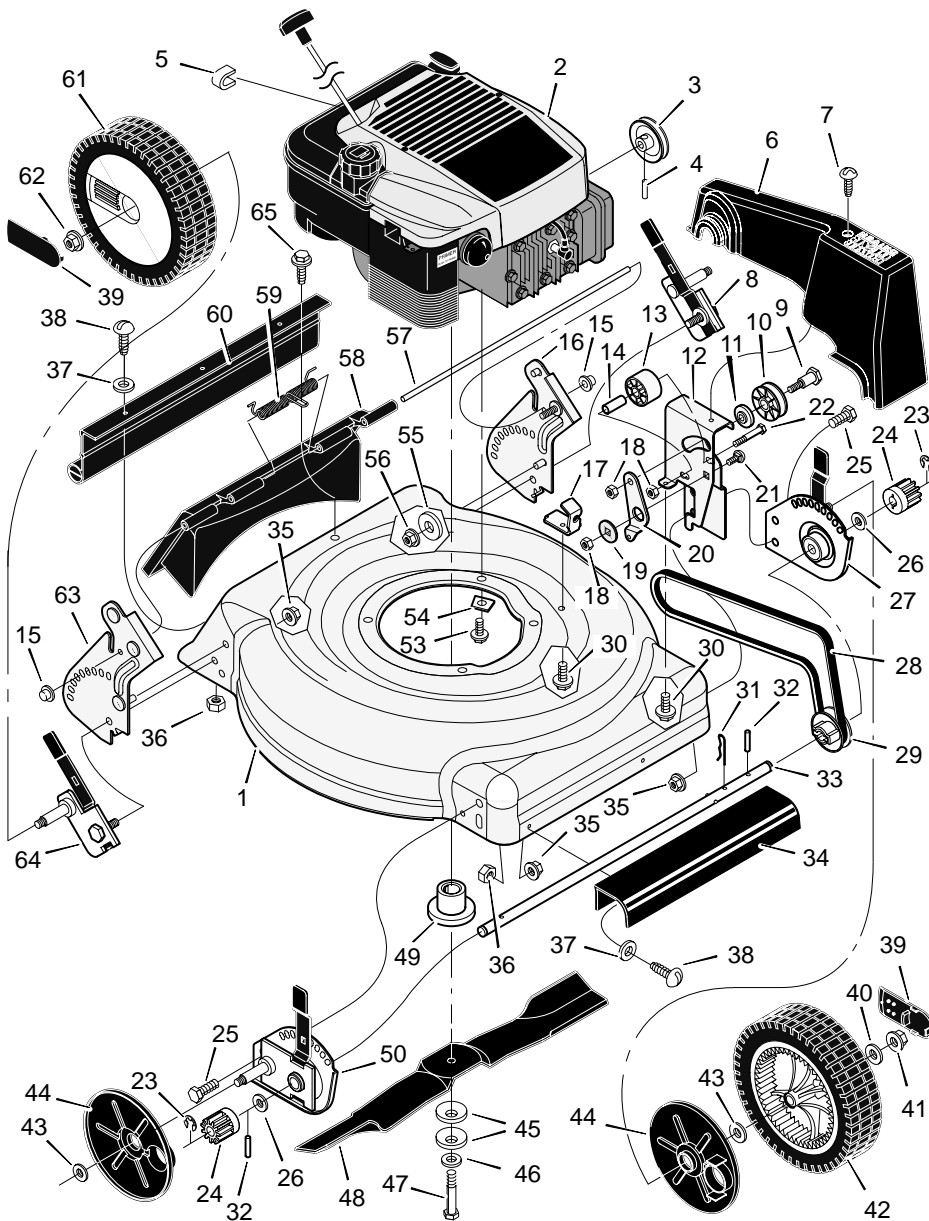

# REPAIR PARTS

25	Bolt	1x85
26	Washer	17x186
27	Adjuster, Left Front Height	671938
28	Belt	37x91
29	Pulley, Axle	71791
30	Screw	26x263
31	Pin, Hair	31x9
32	Pin, Spring	43629
33	Axle	671931
34	Cover, Axle	671948
35	Nut, Flange	15x68
36	Nut, Hex	15x102
37	Washer	17x38
38	Screw	4x21
39	Hub Cap - Optional	43615
40	Washer	17x169
41	Nut, Flange	15x84
42	Wheel, Drive	43617
43	Washer	17x120
44	Cover, Dust	71780
45	Washer, Belleville	17x137
46	Washer	17x124
47	Bolt	17x142
48	Blade	671921E701
49	Adapter, Blade	71056
50	Adjuster, Right Front Height	671939
53	Bolt, Engine	25x6
54	Support, Engine	671989
55	Washer	17x146
56	Nut, Flange	15x79
57	Rod, Pivot	215x17 Z
58	Door, Rear	671915
59	Spring	166x44
60	Guard, Rear	671970
--	Extension, Rear	671990
61	Wheel, Rear	43618
62	Nut, Flange	15x81
63	Bracket, Right Handle	671944
64	Adjuster, Right Height	671974
65	Screw	26x259
--	Instruction Book	F-97416

1	Housing	776003
2	Engine	----
3	Pulley, Engine	71434
4	Pin, Spring	32x64
5	Stop, Rope (Recoil-Start)	42189
6	Cover, Belt	671928
7	Screw	26x279
8	Adjuster, Left Height	671975
9	Bolt, Shoulder	9x50
10	Pulley	71779
11	Spacer	71788
12	Bracket, Idler Support	671935 Z

# REPAIR PARTS

1	Handle, Upper (Gray)	671918E724	13	Knob	71294	24	Battery	776014
2	Handle, Lower (Gray)	671940E724	14	Screw	26x268	25	Case, Battery	776013
3	Bolt	3x144	15	Clamp	42294	26	Bracket, Battery	671959
4	Control, Drive	672067	16	Guide, Rope	43956	27	Key, Ignition	20729
5	Locknut	15x116	17	Cap	91488	28	Frame, Top	71592
6	Cable, Stop	672130	18	Nut	91489	29	Frame Assembly	672068
7	Throttle Control	672144	19	Bolt	3x136	30	Bag, Cloth	672010
8	Engine Stop Lever	671922E245	20	Cover, Ignition	671916			
9	Screw	3x144	21	Switch Ignition & Key	776011			
11	Fastener, Cable	71372	22	Charger, Battery	671991			
12	Bolt	2x77	23	Harness, Wiring	776012			