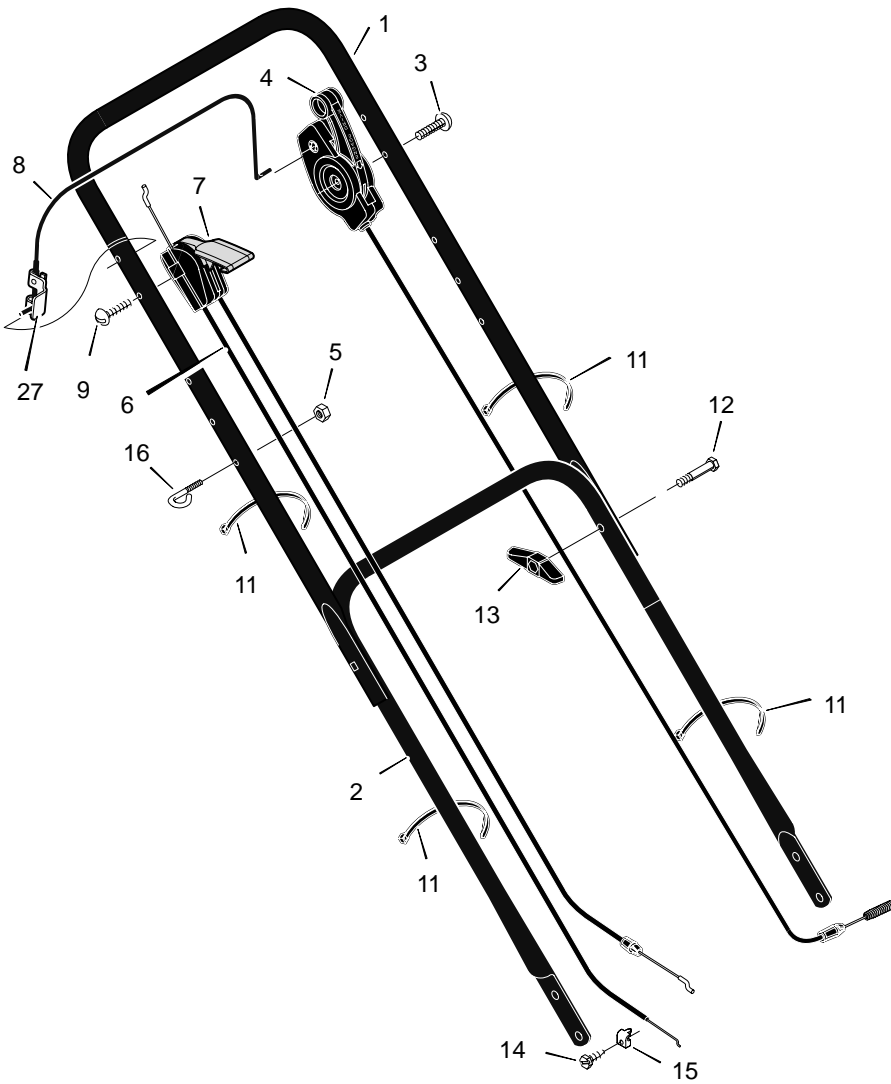

# MODEL 20606x50F

# REPAIR PARTS

28	Belt	37x99
29	Pulley, Axle	71791
30	Screw	26x263
31	Pin, Hair	31x9
32	Pin, Spring	43629
33	Axle	671931
34	Cover, Axle (Gray)	672108
35	Nut, Flange	15x68
36	Nut, Hex	15x102
37	Washer	17x38
38	Screw	4x21
39	Cap, Hub	672122
40	Washer	17x169
41	Nut, Flange	15x84
42	Wheel, Drive	43617
43	Washer	17x120
44	Cover, Dust	71780
45	Washer, Belleville	17x137
46	Washer	17x124
47	Bolt	1x153
48	Blade	672763E701
49	Adapter, Blade	672503
50	Adjuster, Right Frt. Height	672602
53	Bolt, Engine	25x6
55	Washer	17x146
56	Nut, Flange	15x88
57	Rod, Pivot	215x17 Z
58	Door, Rear (Gray)	672612
59	Spring	166x44
60	Deflector, Rear	671970
61	Wheel, Rear	43618
63	Bracket, Right Handle	672590E700
64	Adjuster, Right Height	672604
65	Screw	26x245
72	Guard, Rear	671990
--	Instruction Book	F-99437

1	Housing	_____	15	Nut, Push	28x49
2	Engine *	*	16	Bracket, Left Handle	672591E700
3	Pulley, Engine	71434	17	Bracket, Cable	671934
4	Pin, Spring	32x64	18	Nut, Hex	15x43
6	Cover, Belt (Gray)	672000	19	Spacer	71789
7	Screw	26x279	20	Arm, Idler	671936
8	Adjuster, Left Height	672605	21	Bolt, Carriage	2x53
9	Bolt, Shoulder	9x50	22	Bolt, Shoulder	1x81
10	Pulley	71779	23	E-Ring	11x16
11	Spacer	71788	24	Gear, Pinion	71792
12	Bracket, Idler Support	672772 Z	25	Bolt	1x85
13	Pulley, Idler	71778	26	Washer	17x186
14	Bearing	71793	27	Adjuster, Left Frt. Height	672603

# REPAIR PARTS

1	Handle, Upper (Gray)	672665E724	8	Engine Stop Lever	672570E701	16	Guide, Rope	43956
2	Handle, Lower (Black)	671917E724	9	Screw	25x14	27	Bracket, Stop Lever	43628 BC
3	Bolt	26x286	11	Fastener, Cable	71372	28	Frame, Top	71592
4	Control, Drive	672580	12	Bolt	2x77	29	Frame Assembly	672614
5	Locknut	15x116	13	Knob	71294	30	Bag, Cloth	672110
6	Cable, Stop	672664	14	Screw	26x268			
7	Throttle Control	672144	15	Clamp	42294			