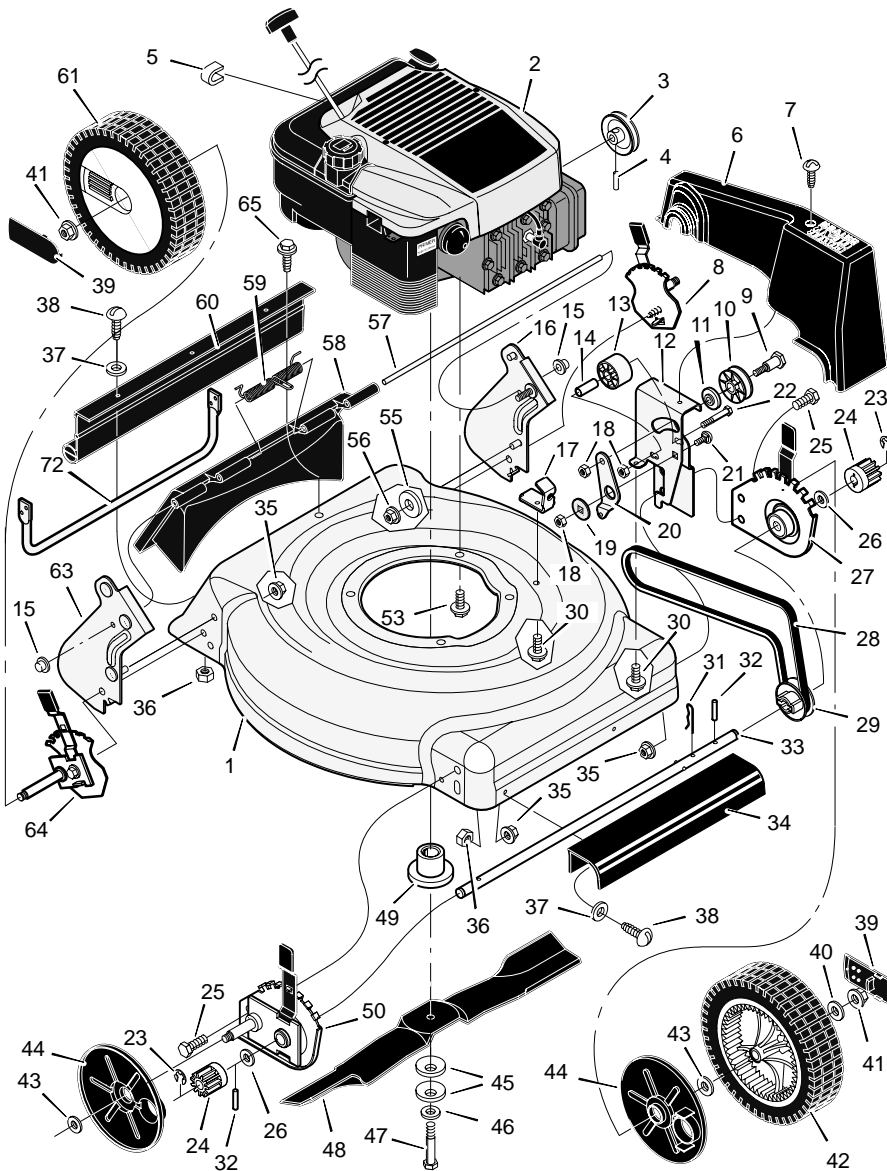

# MODEL 20606x50F

# REPAIR PARTS

28	Belt	37x99
29	Pulley, Axle	71791
30	Screw	26x263
31	Pin, Hair	31x9
32	Pin, Spring	43629
33	Axle	671931
34	Cover, Axle (Gray)	672108
35	Nut, Flange	15x68
36	Nut, Hex	15x102
37	Washer	17x38
38	Screw	4x21
39	Cap, Hub	672122
40	Washer	17x169
41	Nut, Flange	15x84
42	Wheel, Drive	43617
43	Washer	17x120
44	Cover, Dust	71780
45	Washer, Belleville	17x137
46	Washer	17x124
47	Bolt	1x153
48	Blade	672763E701
49	Adapter, Blade	672503
50	Adjuster, Right Frt. Height	672602
53	Bolt, Engine	25x6
55	Washer	17x146
56	Nut, Flange	15x88
57	Rod, Pivot	215x17 Z
58	Door, Rear (Gray)	672612
59	Spring	166x44
60	Deflector, Rear	671970
61	Wheel, Rear	43618
63	Bracket, Right Handle	672590E700
64	Adjuster, Right Height	672604
65	Screw	26x245
72	Guard, Rear	671990
--	Instruction Book	F-99437

1	Housing	_____	15	Nut, Push	28x49
2	Engine *	*	16	Bracket, Left Handle	672591E700
3	Pulley, Engine	71434	17	Bracket, Cable	671934
4	Pin, Spring	32x64	18	Nut, Hex	15x43
6	Cover, Belt (Gray)	672000	19	Spacer	71789
7	Screw	26x279	20	Arm, Idler	671936
8	Adjuster, Left Height	672605	21	Bolt, Carriage	2x53
9	Bolt, Shoulder	9x50	22	Bolt, Shoulder	1x81
10	Pulley	71779	23	E-Ring	11x16
11	Spacer	71788	24	Gear, Pinion	71792
12	Bracket, Idler Support	672772 Z	25	Bolt	1x85
13	Pulley, Idler	71778	26	Washer	17x186
14	Bearing	71793	27	Adjuster, Left Frt. Height	672603

# REPAIR PARTS

1	Handle, Upper (Gray)	672665E724	8	Engine Stop Lever	672570E701	16	Guide, Rope	43956
2	Handle, Lower (Black)	671917E724	9	Screw	25x14	27	Bracket, Stop Lever	43628 BC
3	Bolt	26x286	11	Fastener, Cable	71372	28	Frame, Top	71592
4	Control, Drive	672580	12	Bolt	2x77	29	Frame Assembly	672614
5	Locknut	15x116	13	Knob	71294	30	Bag, Cloth	672110
6	Cable, Stop	672664	14	Screw	26x268			
7	Throttle Control	672144	15	Clamp	42294			