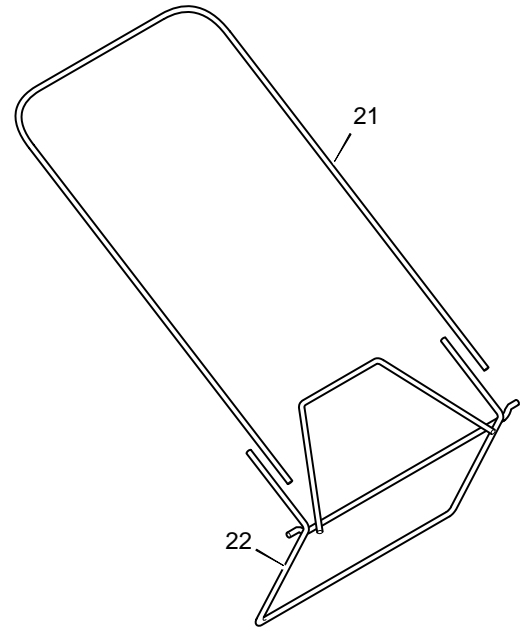

MODEL 20605x50A

REPAIR PARTS

25	Bolt	1x85
26	Washer	17x186
27	Adjuster, Left Front Height	671938
28	Belt	37x91
29	Pulley, Axle	71791
30	Screw	26x263
31	Pin, Hair	31x9
32	Pin, Spring	43629
33	Axle	671931
34	Cover, Axle (Gray)	672108
35	Nut, Flange	15x68
36	Nut, Hex	15x102
37	Washer	17x38
38	Screw	4x21
39	Hub Cap - Optional	672122
40	Washer	17x169
41	Nut, Flange	15x84
42	Wheel, Drive (Dark Gray)	71133
43	Washer	17x120
44	Cover, Dust	71780
45	Washer, Belleville	17x137
46	Washer	17x124
47	Bolt	17x142
48	Blade	671921E701
49	Adapter, Blade	71056
50	Adjuster, Right Front Height	671939
53	Bolt, Engine	25x6
54	Support, Engine	671989
55	Washer	17x146
56	Nut, Flange	15x79
57	Rod, Pivot	215x17 Z
58	Door, Rear (Gray)	672107
59	Spring	166x44
60	Guard, Rear	671970
61	Wheel, Rear (Dark Gray)	71132
62	Nut, Flange	15x81
63	Bracket, Right Handle	671944
64	Adjuster, Right Height	671974
65	Screw	26x259
--	Instruction Book	F-97453

1	Housing	776003
2	Engine	----
3	Pulley, Engine	71434
4	Pin, Spring	32x64
5	Stop, Rope (Recoil-Start)	42189
6	Cover, Belt (Gray)	672109
7	Screw	26x279
8	Adjuster, Left Height	671975
9	Bolt, Shoulder	9x50
10	Pulley	71779
11	Spacer	71788
12	Bracket, Idler Support	671935 Z

13	Pulley, Idler	71778
14	Bearing	71793
15	Push On Cap	28x42
16	Bracket, Left Handle	671943
17	Bracket, Cable	671934
18	Nut, Hex	15x43
19	Spacer	71789
20	Arm, Idler	671936
21	Bolt, Carriage	2x53
22	Bolt, Shoulder	1x81
23	E-Ring	11x16
24	Gear, Pinion	71792

MODEL 20605x50A

REPAIR PARTS

1	Handle, Upper (Gray)	671918E724	8	Engine Stop Lever	671922E245	16	Guide, Rope	43956
2	Handle, Lower (Gray)	671917E724	9	Screw	3x144	21	Frame, Top	71592
3	Bolt	3x144	11	Fastener, Cable	71372	22	Frame Assembly	672068
4	Control, Drive	672067	12	Bolt	2x77	23	Bag, Cloth	672110
5	Locknut	15x116	13	Knob	71294			
6	Cable, Stop	672130	14	Screw	26x268			
7	Throttle Control	672144	15	Clamp	42294			