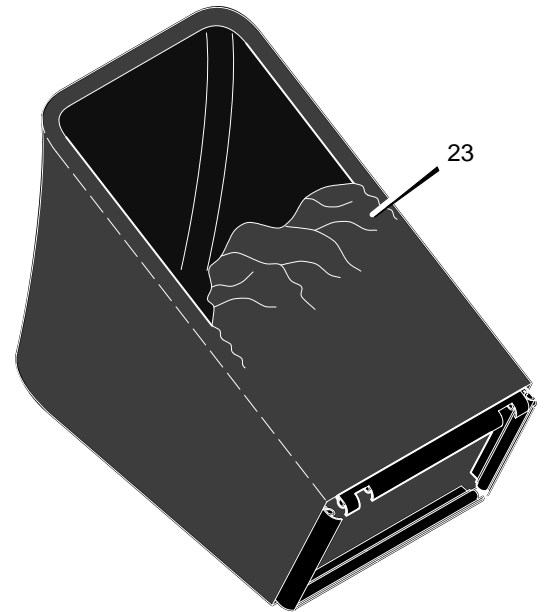

MODEL 20605x50A

REPAIR PARTS

25	Bolt	1x85
26	Washer	17x186
27	Adjuster, Left Front Height	671938
28	Belt	37x91
29	Pulley, Axle	71791
30	Screw	26x263
31	Pin, Hair	31x9
32	Pin, Spring	43629
33	Axle	671931
34	Cover, Axle (Gray)	672108
35	Nut, Flange	15x68
36	Nut, Hex	15x102
37	Washer	17x38
38	Screw	4x21
39	Hub Cap - Optional	672122
40	Washer	17x169
41	Nut, Flange	15x84
42	Wheel, Drive (Dark Gray)	71133
43	Washer	17x120
44	Cover, Dust	71780
45	Washer, Belleville	17x137
46	Washer	17x124
47	Bolt	17x142
48	Blade	671921E701
49	Adapter, Blade	71056
50	Adjuster, Right Front Height	671939
53	Bolt, Engine	25x6
54	Support, Engine	671989
55	Washer	17x146
56	Nut, Flange	15x79
57	Rod, Pivot	215x17 Z
58	Door, Rear (Gray)	672107
59	Spring	166x44
60	Guard, Rear	671970
61	Wheel, Rear (Dark Gray)	71132
62	Nut, Flange	15x81
63	Bracket, Right Handle	671944
64	Adjuster, Right Height	671974
65	Screw	26x259
--	Instruction Book	F-97453

1	Housing	776003
2	Engine	----
3	Pulley, Engine	71434
4	Pin, Spring	32x64
5	Stop, Rope (Recoil-Start)	42189
6	Cover, Belt (Gray)	672109
7	Screw	26x279
8	Adjuster, Left Height	671975
9	Bolt, Shoulder	9x50
10	Pulley	71779
11	Spacer	71788
12	Bracket, Idler Support	671935 Z

MODEL 20605x50A

REPAIR PARTS

1	Handle, Upper (Gray)	671918E724	8	Engine Stop Lever	671922E245	16	Guide, Rope	43956
2	Handle, Lower (Gray)	671917E724	9	Screw	3x144	21	Frame, Top	71592
3	Bolt	3x144	11	Fastener, Cable	71372	22	Frame Assembly	672068
4	Control, Drive	672067	12	Bolt	2x77	23	Bag, Cloth	672110
5	Locknut	15x116	13	Knob	71294			
6	Cable, Stop	672130	14	Screw	26x268			
7	Throttle Control	672144	15	Clamp	42294			