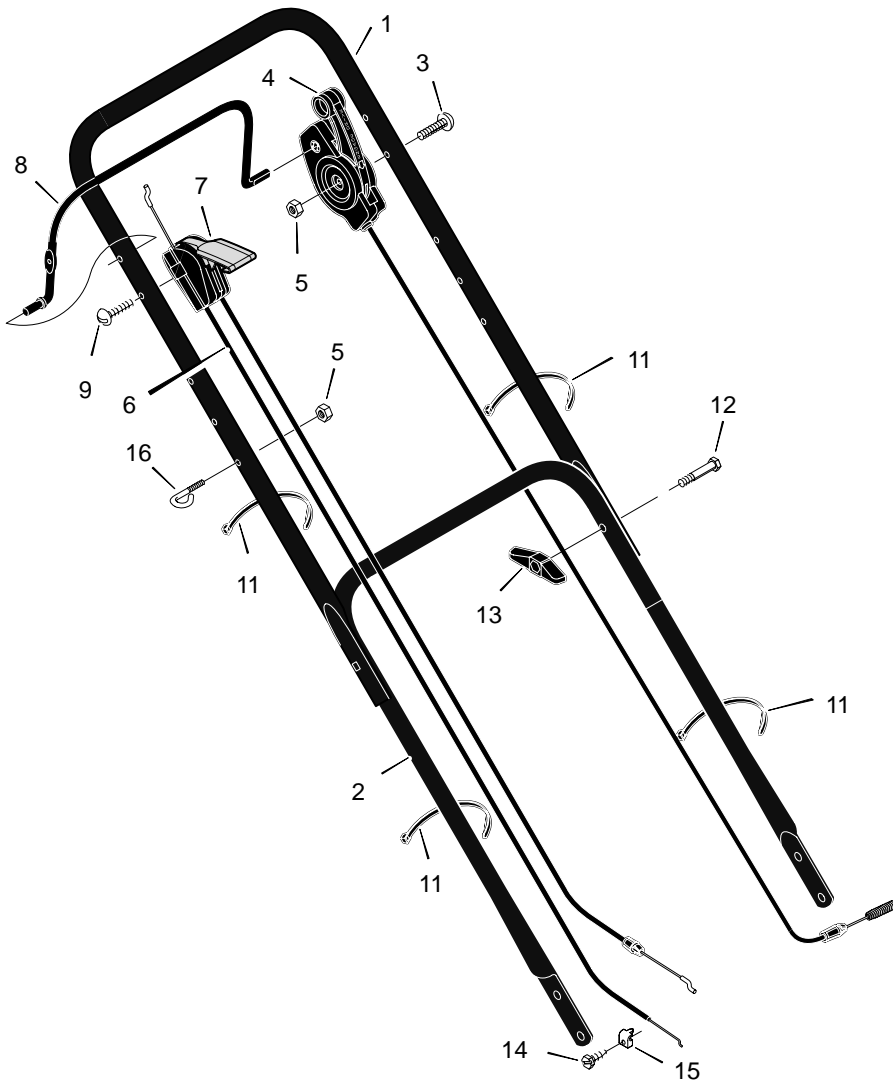

MODEL 20605x50A

REPAIR PARTS

25	Bolt	1x85
26	Washer	17x186
27	Adjuster, Left Front Height	671938
28	Belt	37x91
29	Pulley, Axle	71791
30	Screw	26x263
31	Pin, Hair	31x9
32	Pin, Spring	43629
33	Axle	671931
34	Cover, Axle (Gray)	672108
35	Nut, Flange	15x68
36	Nut, Hex	15x102
37	Washer	17x38
38	Screw	4x21
39	Hub Cap - Optional	672122
40	Washer	17x169
41	Nut, Flange	15x84
42	Wheel, Drive (Dark Gray)	71133
43	Washer	17x120
44	Cover, Dust	71780
45	Washer, Belleville	17x137
46	Washer	17x124
47	Bolt	17x142
48	Blade	671921E701
49	Adapter, Blade	71056
50	Adjuster, Right Front Height	671939
53	Bolt, Engine	25x6
54	Support, Engine	671989
55	Washer	17x146
56	Nut, Flange	15x79
57	Rod, Pivot	215x17 Z
58	Door, Rear (Gray)	672107
59	Spring	166x44
60	Guard, Rear	671970
61	Wheel, Rear (Dark Gray)	71132
62	Nut, Flange	15x81
63	Bracket, Right Handle	671944
64	Adjuster, Right Height	671974
65	Screw	26x259
--	Instruction Book	F-97453

1	Housing	776003
2	Engine	----
3	Pulley, Engine	71434
4	Pin, Spring	32x64
5	Stop, Rope (Recoil-Start)	42189
6	Cover, Belt (Gray)	672109
7	Screw	26x279
8	Adjuster, Left Height	671975
9	Bolt, Shoulder	9x50
10	Pulley	71779
11	Spacer	71788
12	Bracket, Idler Support	671935 Z

13	Pulley, Idler	71778
14	Bearing	71793
15	Push On Cap	28x42
16	Bracket, Left Handle	671943
17	Bracket, Cable	671934
18	Nut, Hex	15x43
19	Spacer	71789
20	Arm, Idler	671936
21	Bolt, Carriage	2x53
22	Bolt, Shoulder	1x81
23	E-Ring	11x16
24	Gear, Pinion	71792

MODEL 20605x50A

REPAIR PARTS

1	Handle, Upper (Gray)	671918E724	8	Engine Stop Lever	671922E245	16	Guide, Rope	43956
2	Handle, Lower (Gray)	671917E724	9	Screw	3x144	21	Frame, Top	71592
3	Bolt	3x144	11	Fastener, Cable	71372	22	Frame Assembly	672068
4	Control, Drive	672067	12	Bolt	2x77	23	Bag, Cloth	672110
5	Locknut	15x116	13	Knob	71294			
6	Cable, Stop	672130	14	Screw	26x268			
7	Throttle Control	672144	15	Clamp	42294			