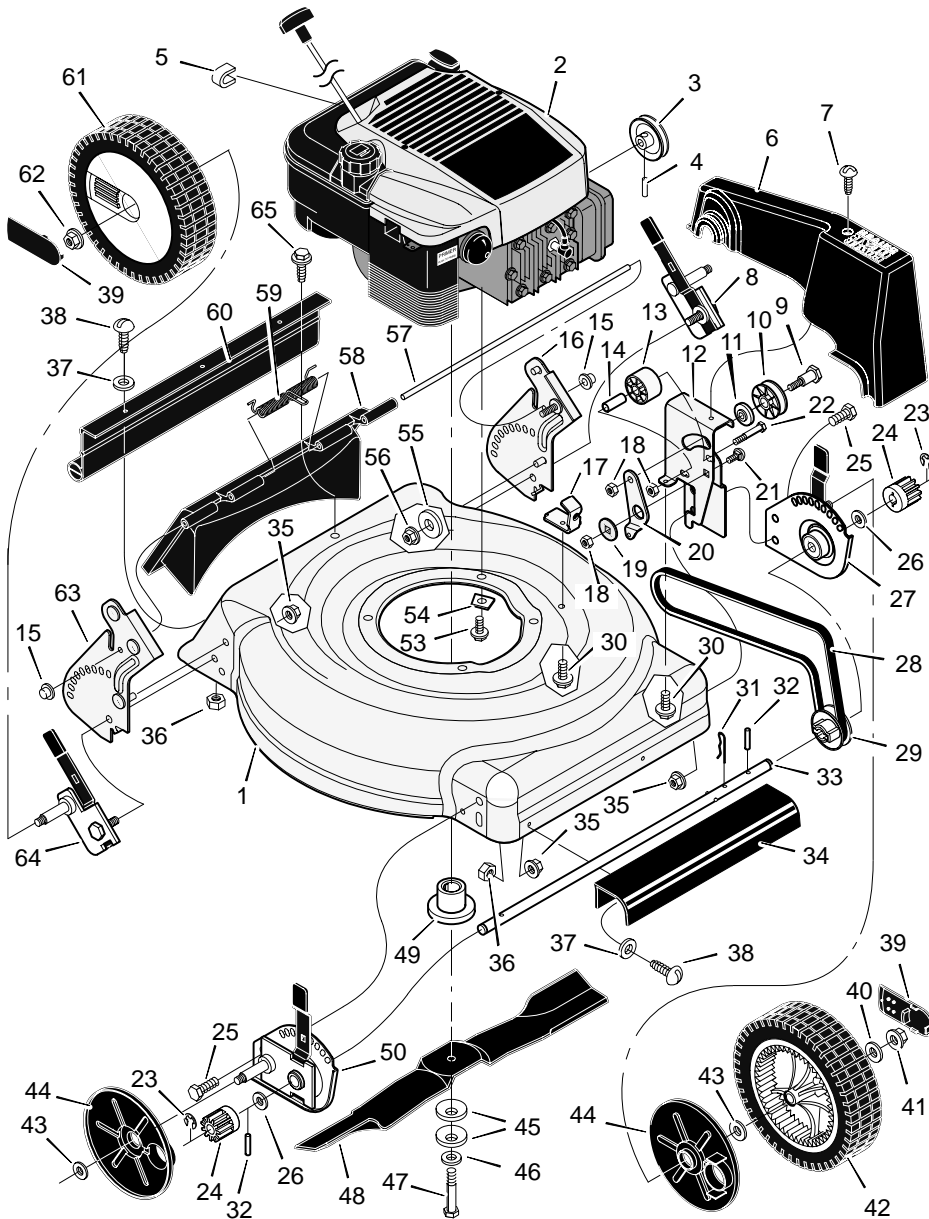

MODEL 20605x50A

REPAIR PARTS

25	Bolt	1x85
26	Washer	17x186
27	Adjuster, Left Front Height	671938
28	Belt	37x91
29	Pulley, Axle	71791
30	Screw	26x263
31	Pin, Hair	31x9
32	Pin, Spring	43629
33	Axle	671931
34	Cover, Axle (Gray)	672108
35	Nut, Flange	15x68
36	Nut, Hex	15x102
37	Washer	17x38
38	Screw	4x21
39	Hub Cap - Optional	672122
40	Washer	17x169
41	Nut, Flange	15x84
42	Wheel, Drive (Dark Gray)	71133
43	Washer	17x120
44	Cover, Dust	71780
45	Washer, Belleville	17x137
46	Washer	17x124
47	Bolt	17x142
48	Blade	671921E701
49	Adapter, Blade	71056
50	Adjuster, Right Front Height	671939
53	Bolt, Engine	25x6
54	Support, Engine	671989
55	Washer	17x146
56	Nut, Flange	15x79
57	Rod, Pivot	215x17 Z
58	Door, Rear (Gray)	672107
59	Spring	166x44
60	Guard, Rear	671970
61	Wheel, Rear (Dark Gray)	71132
62	Nut, Flange	15x81
63	Bracket, Right Handle	671944
64	Adjuster, Right Height	671974
65	Screw	26x259
--	Instruction Book	F-97453

1	Housing	776003
2	Engine	----
3	Pulley, Engine	71434
4	Pin, Spring	32x64
5	Stop, Rope (Recoil-Start)	42189
6	Cover, Belt (Gray)	672109
7	Screw	26x279
8	Adjuster, Left Height	671975
9	Bolt, Shoulder	9x50
10	Pulley	71779
11	Spacer	71788
12	Bracket, Idler Support	671935 Z

13	Pulley, Idler	71778
14	Bearing	71793
15	Push On Cap	28x42
16	Bracket, Left Handle	671943
17	Bracket, Cable	671934
18	Nut, Hex	15x43
19	Spacer	71789
20	Arm, Idler	671936
21	Bolt, Carriage	2x53
22	Bolt, Shoulder	1x81
23	E-Ring	11x16
24	Gear, Pinion	71792

MODEL 20605x50A

REPAIR PARTS

1	Handle, Upper (Gray)	671918E724	8	Engine Stop Lever	671922E245	16	Guide, Rope	43956
2	Handle, Lower (Gray)	671917E724	9	Screw	3x144	21	Frame, Top	71592
3	Bolt	3x144	11	Fastener, Cable	71372	22	Frame Assembly	672068
4	Control, Drive	672067	12	Bolt	2x77	23	Bag, Cloth	672110
5	Locknut	15x116	13	Knob	71294			
6	Cable, Stop	672130	14	Screw	26x268			
7	Throttle Control	672144	15	Clamp	42294			