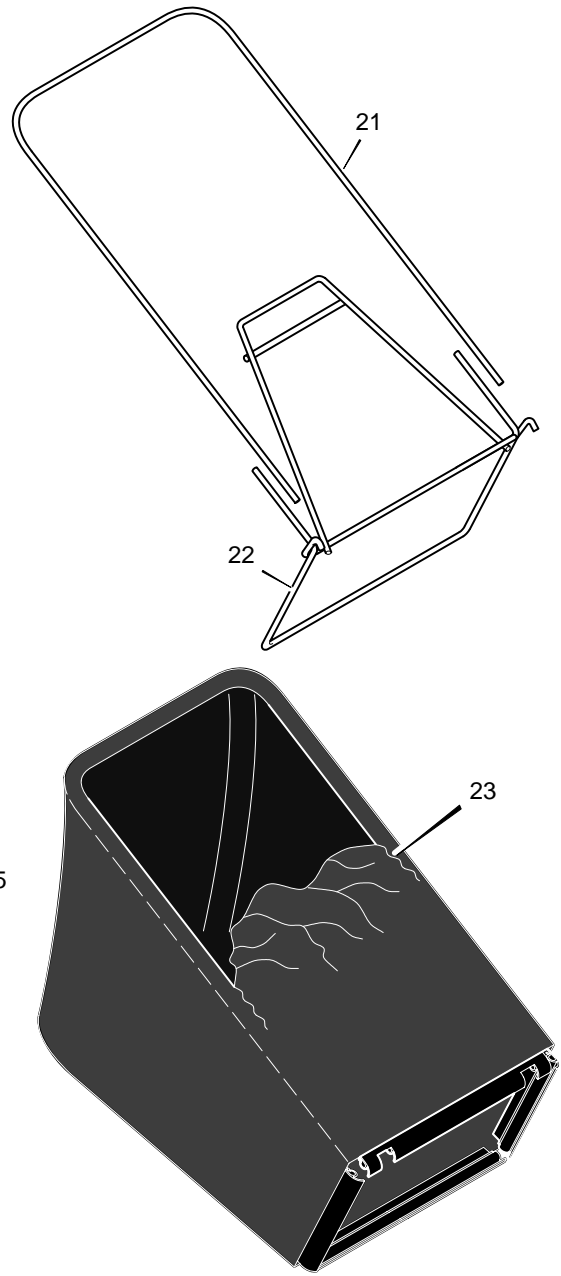

MODEL 20406x50C

REPAIR PARTS

1	Housing	776005	13	Nut, Flange	15x84	24	Rod, Pivot	215x17 Z
2	Engine *	*	14	Washer, Belleville	17x137	25	Door, Rear	672612
4	Adjuster, Left Rear Height	672605	15	Washer	17x124	26	Spring	166x44
5	Push On Cap	28x49	16	Bolt	1x153	27	Guard, Rear	671970
6	Bracket, Left Handle	672591	17	Blade	672763E701	28	Wheel	71134
7	Adjuster, Left Front Height	672601	18	Adapter, Blade	672503	29	Bracket, Right Handle	672590
8	Nut, Flange	15x68	19	Adjuster, Right Front Height	672600	30	Adjuster, Right Rear Height	672604
9	Nut, Hex	15x102	20	Bolt, Engine	25x6	31	Screw	26x259
10	Washer	17x38	22	Washer	17x146	32	Guard, Rear	671990
11	Screw	4x21	23	Nut, Flange	15x88	--	Instruction Book	F-99459
12	Hub Cap - Optional	43847						

MODEL 20406x50C

REPAIR PARTS

1	Handle, Upper (Gray)	672665E724	12	Guide, Rope	71530	21	Frame, Top	71592
2	Handle, Lower (Gray)	671917E724	13	Engine Stop Lever	671924E700	22	Frame Assembly	672614
3	Bolt	2x77	14	Bracket, Stop Lever	43628 BC	23	Bag, Cloth	672110
4	Knob, Plastic	71294	15	Fastener, Cable	71372			
7	Locknut	15x116	16	Engine Stop Cable	672127			
8	Screw	25x14	19	Screw	26x268			
9	Throttle Control	672142	20	Clamp	42294			