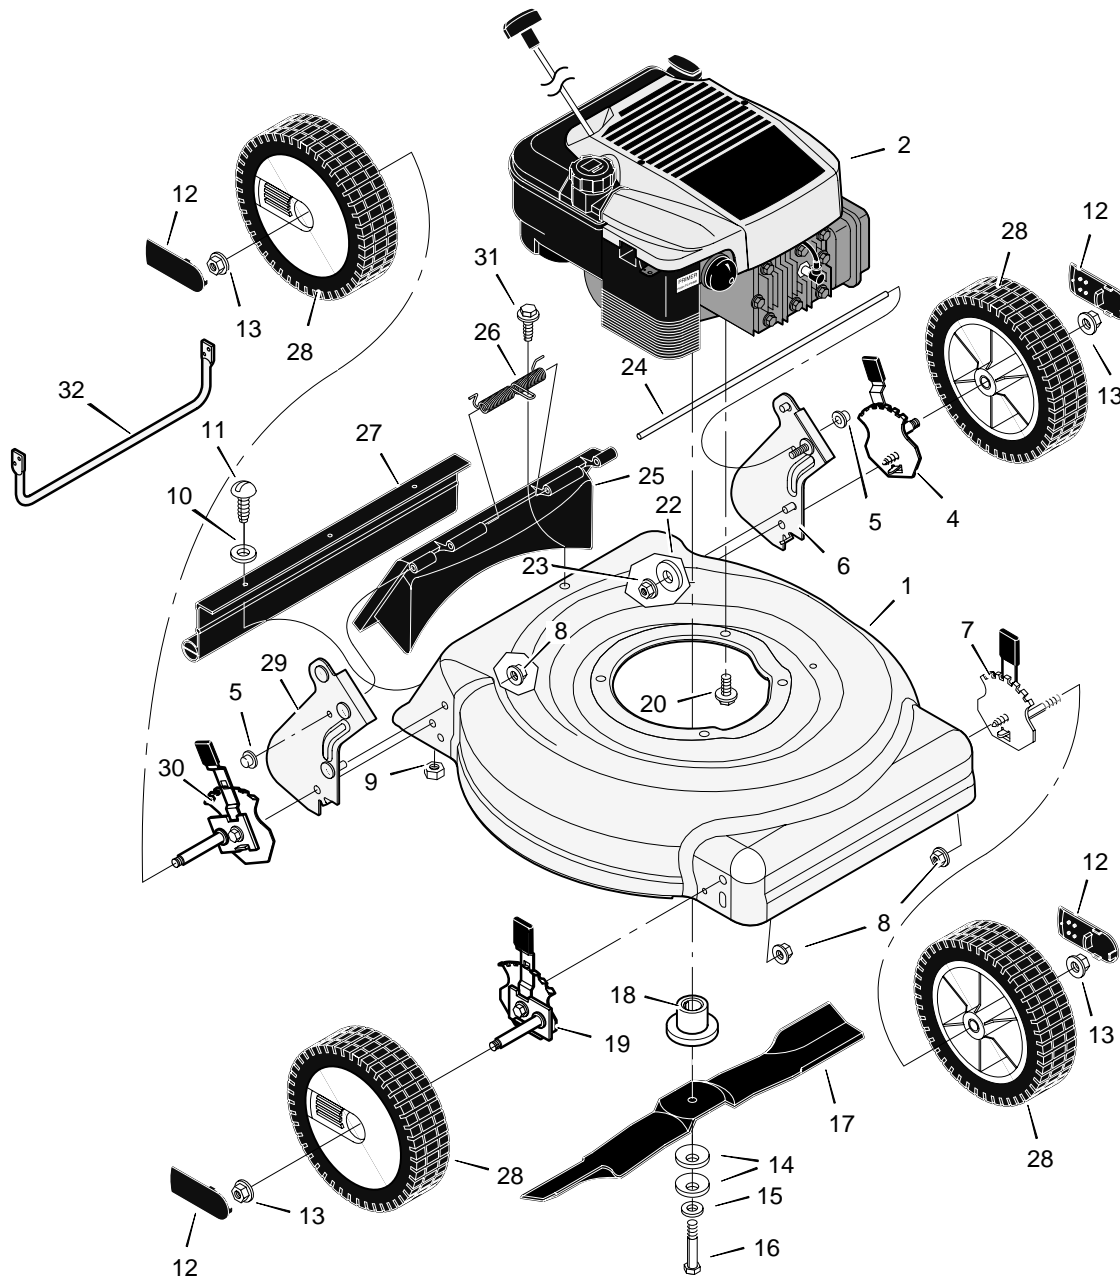

MODEL 20406x50C

REPAIR PARTS

1	Housing	776005	13	Nut, Flange	15x84	24	Rod, Pivot	215x17 Z
2	Engine *	*	14	Washer, Belleville	17x137	25	Door, Rear	672612
4	Adjuster, Left Rear Height	672605	15	Washer	17x124	26	Spring	166x44
5	Push On Cap	28x49	16	Bolt	1x153	27	Guard, Rear	671970
6	Bracket, Left Handle	672591	17	Blade	672763E701	28	Wheel	71134
7	Adjuster, Left Front Height	672601	18	Adapter, Blade	672503	29	Bracket, Right Handle	672590
8	Nut, Flange	15x68	19	Adjuster, Right Front Height	672600	30	Adjuster, Right Rear Height	672604
9	Nut, Hex	15x102	20	Bolt, Engine	25x6	31	Screw	26x259
10	Washer	17x38	22	Washer	17x146	32	Guard, Rear	671990
11	Screw	4x21	23	Nut, Flange	15x88	--	Instruction Book	F-99459
12	Hub Cap - Optional	43847						

MODEL 20406x50C

REPAIR PARTS

1	Handle, Upper (Gray)	672665E724	12	Guide, Rope	71530	21	Frame, Top	71592
2	Handle, Lower (Gray)	671917E724	13	Engine Stop Lever	671924E700	22	Frame Assembly	672614
3	Bolt	2x77	14	Bracket, Stop Lever	43628 BC	23	Bag, Cloth	672110
4	Knob, Plastic	71294	15	Fastener, Cable	71372			
7	Locknut	15x116	16	Engine Stop Cable	672127			
8	Screw	25x14	19	Screw	26x268			
9	Throttle Control	672142	20	Clamp	42294			