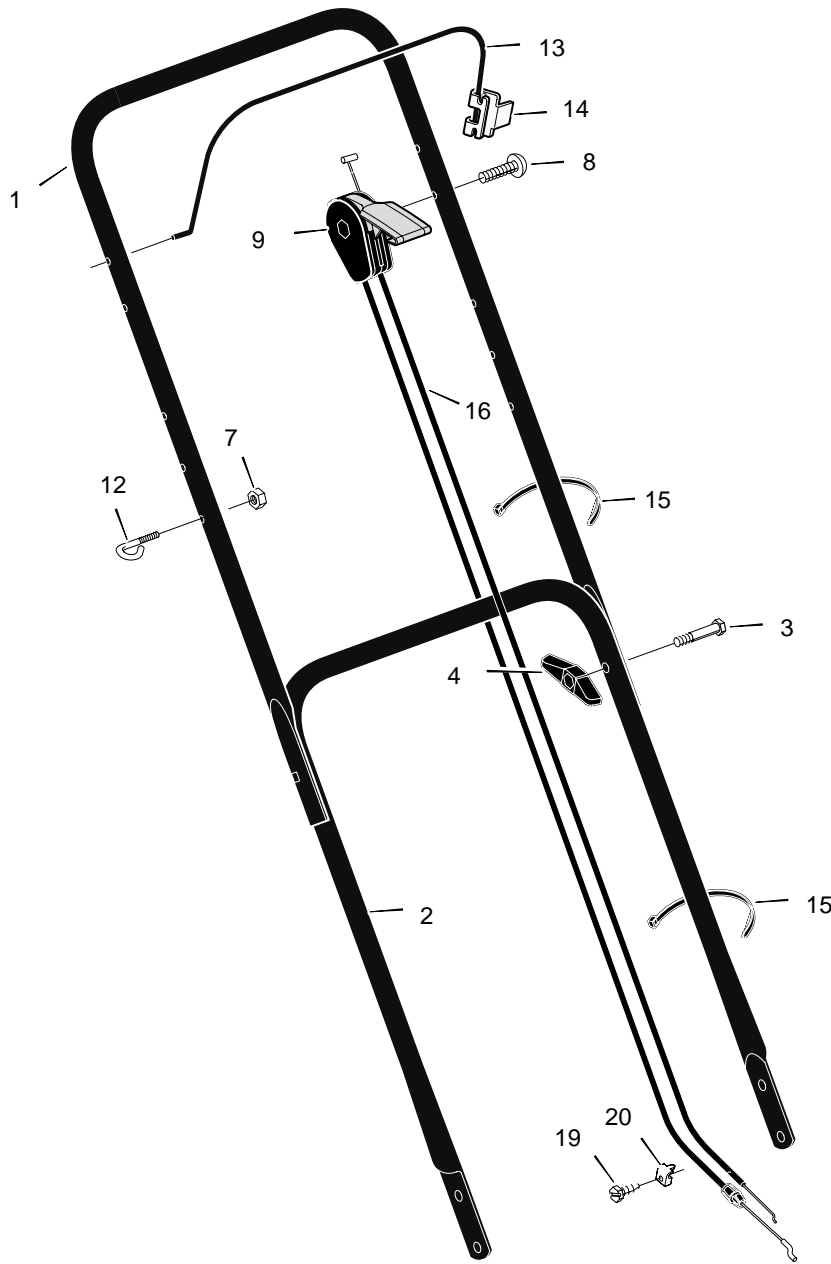

MODEL 20406x50C

REPAIR PARTS

1	Housing	776005	13	Nut, Flange	15x84	24	Rod, Pivot	215x17 Z
2	Engine *	*	14	Washer, Belleville	17x137	25	Door, Rear	672612
4	Adjuster, Left Rear Height	672605	15	Washer	17x124	26	Spring	166x44
5	Push On Cap	28x49	16	Bolt	1x153	27	Guard, Rear	671970
6	Bracket, Left Handle	672591	17	Blade	672763E701	28	Wheel	71134
7	Adjuster, Left Front Height	672601	18	Adapter, Blade	672503	29	Bracket, Right Handle	672590
8	Nut, Flange	15x68	19	Adjuster, Right Front Height	672600	30	Adjuster, Right Rear Height	672604
9	Nut, Hex	15x102	20	Bolt, Engine	25x6	31	Screw	26x259
10	Washer	17x38	22	Washer	17x146	32	Guard, Rear	671990
11	Screw	4x21	23	Nut, Flange	15x88	--	Instruction Book	F-99459
12	Hub Cap - Optional	43847						

MODEL 20406x50C

REPAIR PARTS

1	Handle, Upper (Gray)	672665E724	12	Guide, Rope	71530	21	Frame, Top	71592
2	Handle, Lower (Gray)	671917E724	13	Engine Stop Lever	671924E700	22	Frame Assembly	672614
3	Bolt	2x77	14	Bracket, Stop Lever	43628 BC	23	Bag, Cloth	672110
4	Knob, Plastic	71294	15	Fastener, Cable	71372			
7	Locknut	15x116	16	Engine Stop Cable	672127			
8	Screw	25x14	19	Screw	26x268			
9	Throttle Control	672142	20	Clamp	42294			