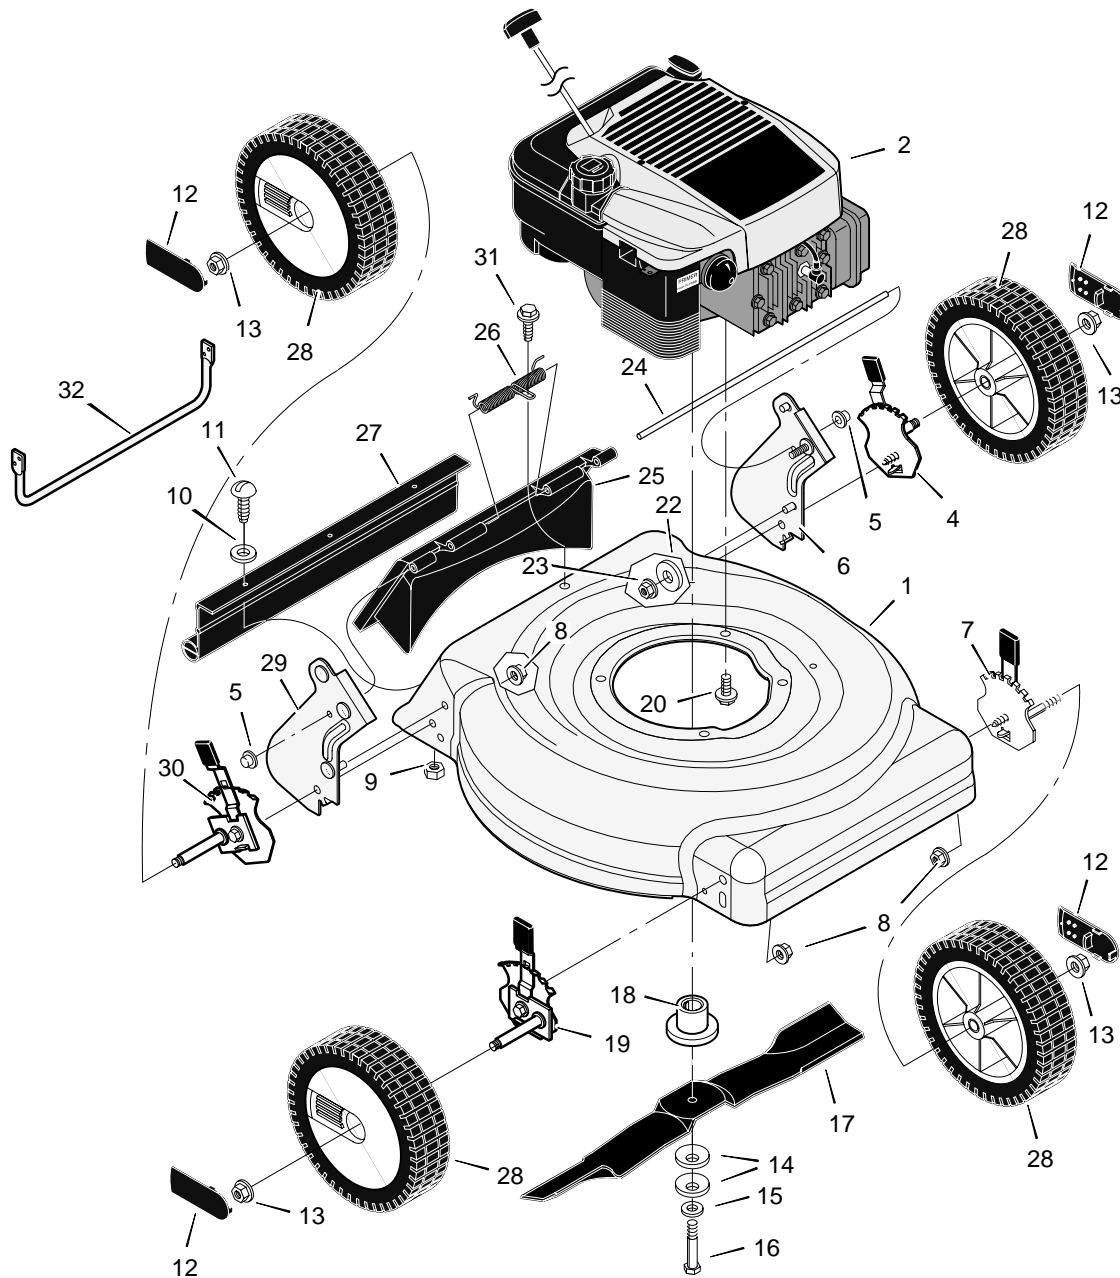

MODEL 20405x51D

REPAIR PARTS

1	Housing	776005	13	Nut, Flange	15x84	24	Rod, Pivot	215x17 Z
2	Engine *	*	14	Washer, Belleville	17x137	25	Door, Rear	672613
4	Adjuster, Left Rear Height	672605	15	Washer	17x124	26	Spring	166x44
5	Push On Cap	28x49	16	Bolt	1x153	27	Guard, Rear	671970
6	Bracket, Left Handle	672591	17	Blade	672763E701	28	Wheel	43618
7	Adjuster, Left Front Height	672601	18	Adapter, Blade	672503	29	Bracket, Right Handle	672590
8	Nut, Flange	15x68	19	Adjuster, Right Front Height	672600	30	Adjuster, Right Rear Height	672604
9	Nut, Hex	15x102	20	Bolt, Engine	25x6	31	Screw	26x259
10	Washer	17x38	22	Washer	17x146	32	Guard, Rear	671990
11	Screw	4x21	23	Nut, Flange	15x88	--	Instruction Book	F-99455
12	Hub Cap - Optional	43615						

MODEL 20405x51D

REPAIR PARTS

1	Handle, Upper (Black)	672665E701	12	Guide, Rope	71530	21	Frame, Top	71592
2	Handle, Lower (Black)	671917E701	13	Engine Stop Lever	671924E700	22	Frame Assembly	672614
3	Bolt	2x77	14	Bracket, Stop Lever	43628 BC	23	Bag, Cloth	672110
4	Knob, Plastic	71294	15	Fastener, Cable	71372			
7	Locknut	15x116	16	Engine Stop Cable	672127			
8	Screw	25x14	19	Screw	26x268			
9	Throttle Control	672142	20	Clamp	42294			