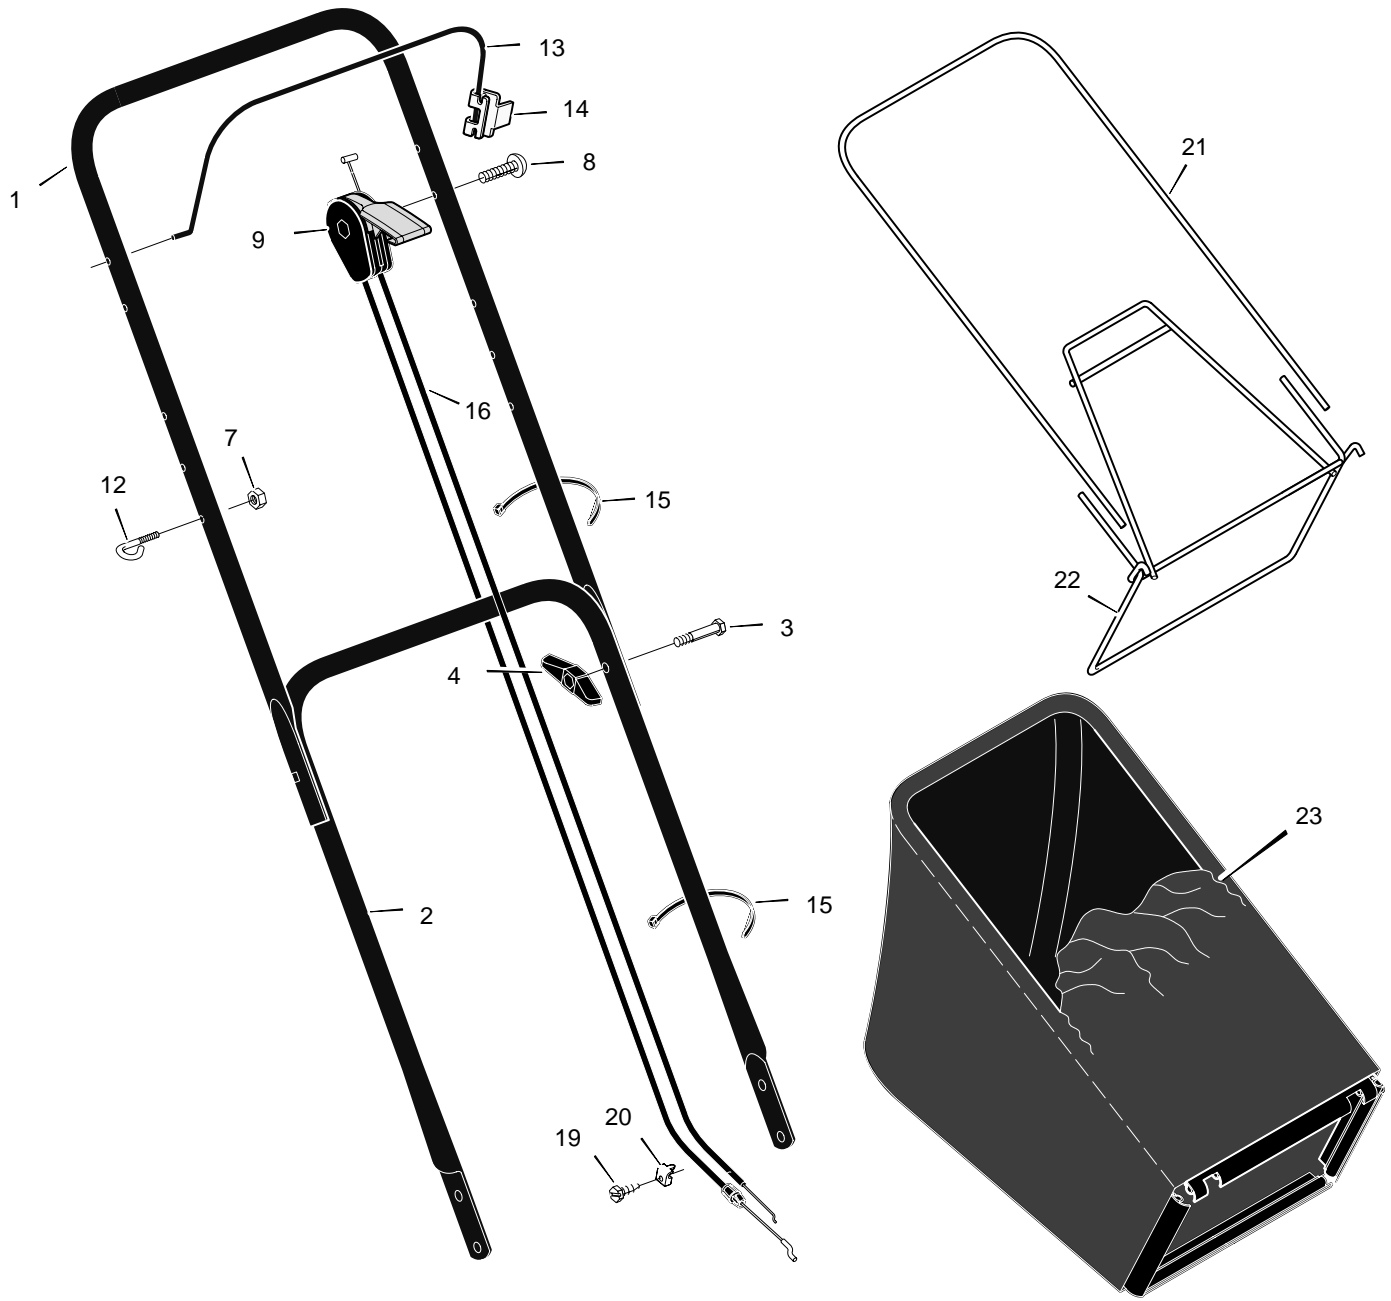

MODEL 20405x51D

REPAIR PARTS

1	Housing	776005	13	Nut, Flange	15x84	24	Rod, Pivot	215x17 Z
2	Engine *	*	14	Washer, Belleville	17x137	25	Door, Rear	672613
4	Adjuster, Left Rear Height	672605	15	Washer	17x124	26	Spring	166x44
5	Push On Cap	28x49	16	Bolt	1x153	27	Guard, Rear	671970
6	Bracket, Left Handle	672591	17	Blade	672763E701	28	Wheel	43618
7	Adjuster, Left Front Height	672601	18	Adapter, Blade	672503	29	Bracket, Right Handle	672590
8	Nut, Flange	15x68	19	Adjuster, Right Front Height	672600	30	Adjuster, Right Rear Height	672604
9	Nut, Hex	15x102	20	Bolt, Engine	25x6	31	Screw	26x259
10	Washer	17x38	22	Washer	17x146	32	Guard, Rear	671990
11	Screw	4x21	23	Nut, Flange	15x88	--	Instruction Book	F-99455
12	Hub Cap - Optional	43615						

MODEL 20405x51D

REPAIR PARTS

1	Handle, Upper (Black)	672665E701	12	Guide, Rope	71530	21	Frame, Top	71592
2	Handle, Lower (Black)	671917E701	13	Engine Stop Lever	671924E700	22	Frame Assembly	672614
3	Bolt	2x77	14	Bracket, Stop Lever	43628 BC	23	Bag, Cloth	672110
4	Knob, Plastic	71294	15	Fastener, Cable	71372			
7	Locknut	15x116	16	Engine Stop Cable	672127			
8	Screw	25x14	19	Screw	26x268			
9	Throttle Control	672142	20	Clamp	42294			