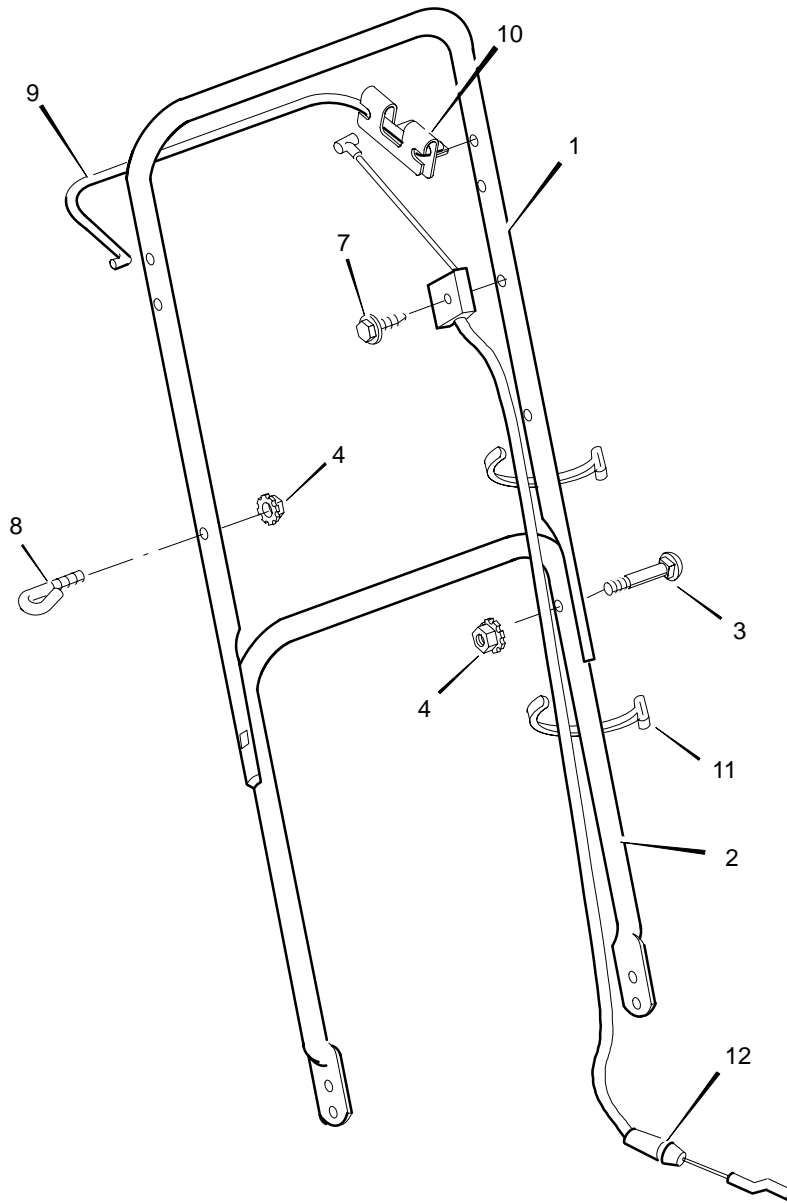

MODEL 20221x51B

REPAIR PARTS

1	Engine *	—	9	Washer, Belleville	17x137	17	Extension, Rear	71746E700
2	Housing	776046	10	Washer	17x124	18	Deflector, Rear	71797
3	Bolt, Axle	9x10	11	Bolt, Hex	1x153	20	Pin	71800 Z
4	Wheel and Tire	20270	12	Adapter, Blade	672503	21	Screw	26x274
5	Washer	10851 Z	13	Deflector, Chute	42919	24	Bolt, Hex	1x85
6	Locknut, Flange	15x68	14	Push-On Cap	28x42	25	Washer	18x31
7	Bolt, Engine	25x6	15	Spring	166x5	26	Locknut, Flange	15x68
8	Blade	42785E701	16	Pin, Pivot	215x11 Z	—	Book, Instruction	F-98438

MODEL 20221x51B

REPAIR PARTS

1	Handle, Upper	43838E701	7	Screw	26x220	10	Bracket, Stop Lever	43628 BC
2	Handle, Lower	71151E701	8	Guide, Rope	43956	11	Fastener, Cable	71372
3	Screw	3x136	9	Lever, Engine Stop	43786E700	12	Engine Stop Cable	671947
4	Locknut	15x116						