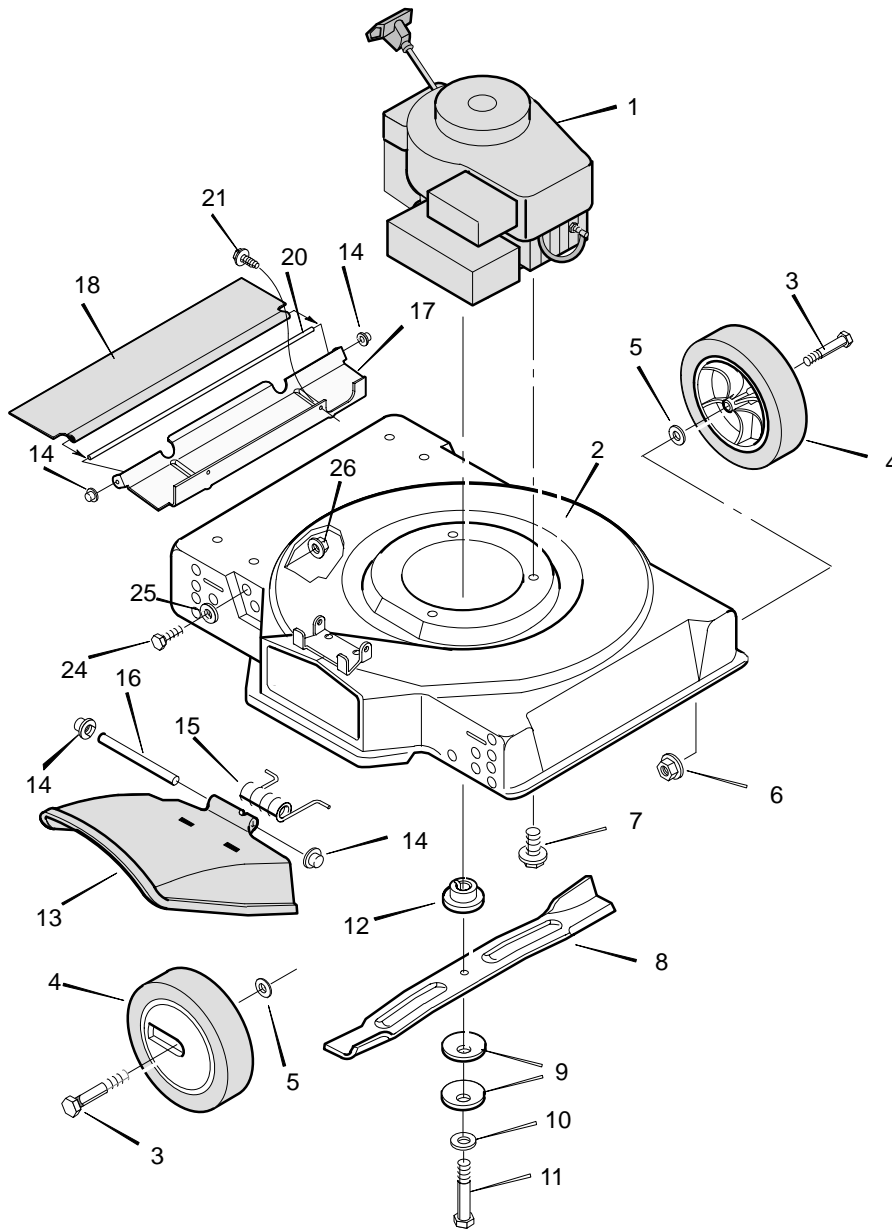

MODEL 20221x51B

REPAIR PARTS

1	Engine *	—	9	Washer, Belleville	17x137	17	Extension, Rear	71746E700
2	Housing	776046	10	Washer	17x124	18	Deflector, Rear	71797
3	Bolt, Axle	9x10	11	Bolt, Hex	1x153	20	Pin	71800 Z
4	Wheel and Tire	20270	12	Adapter, Blade	672503	21	Screw	26x274
5	Washer	10851 Z	13	Deflector, Chute	42919	24	Bolt, Hex	1x85
6	Locknut, Flange	15x68	14	Push-On Cap	28x42	25	Washer	18x31
7	Bolt, Engine	25x6	15	Spring	166x5	26	Locknut, Flange	15x68
8	Blade	42785E701	16	Pin, Pivot	215x11 Z	—	Book, Instruction	F-98438

MODEL 20221x51B

REPAIR PARTS

1	Handle, Upper	43838E701	7	Screw	26x220	10	Bracket, Stop Lever	43628 BC
2	Handle, Lower	71151E701	8	Guide, Rope	43956	11	Fastener, Cable	71372
3	Screw	3x136	9	Lever, Engine Stop	43786E700	12	Engine Stop Cable	671947
4	Locknut	15x116						