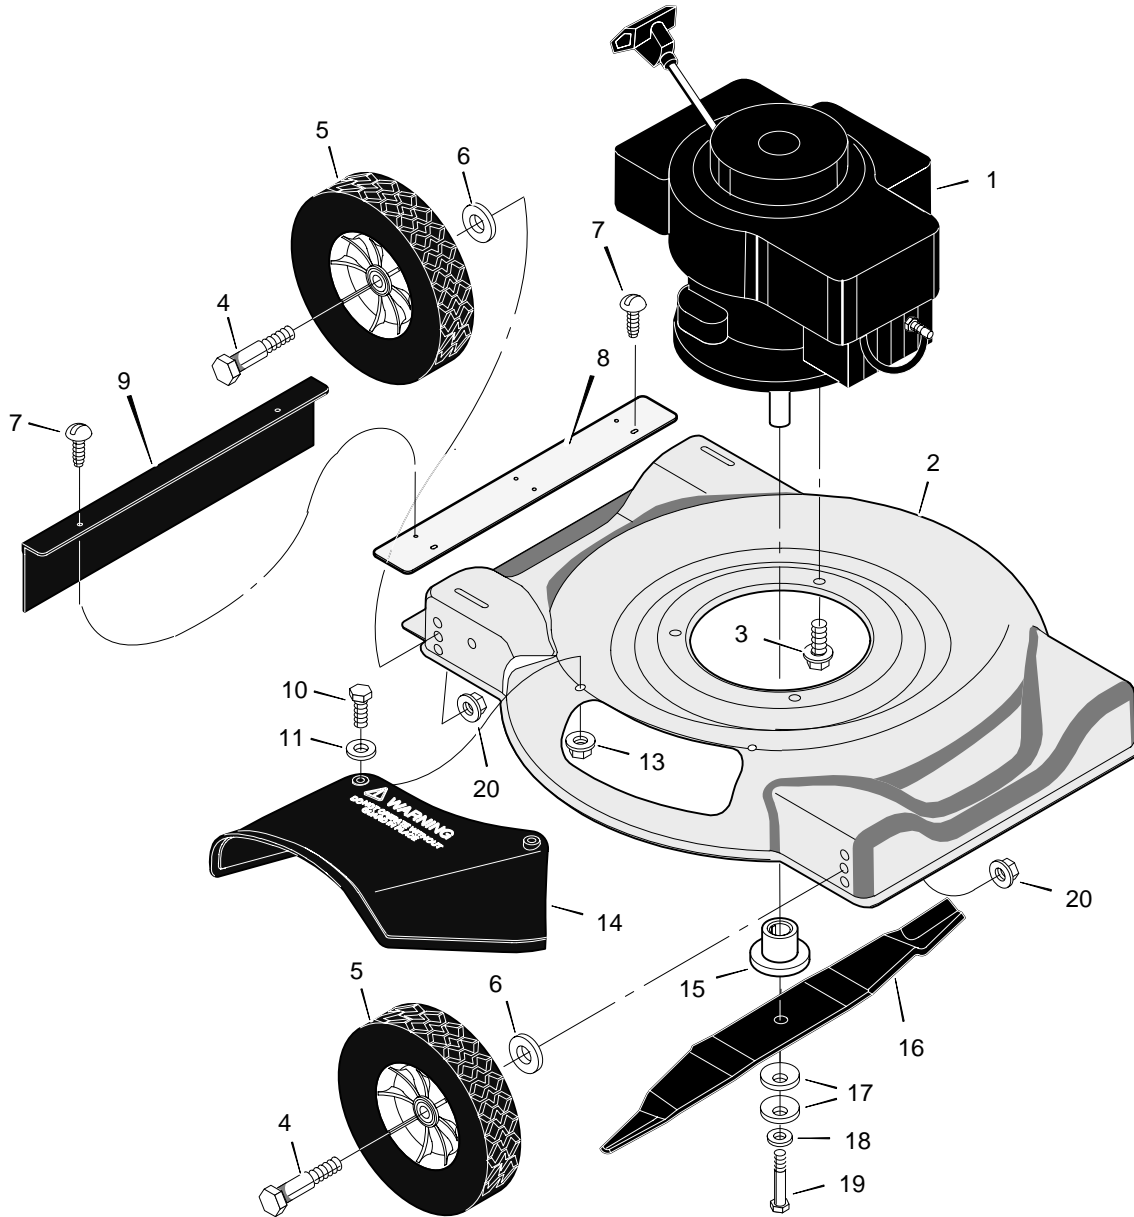

# MODEL 20111x51A

# REPAIR PARTS

1	Engine	—	8	Extension, Rear	672750E701	15	Blade Adapter	71056
2	Housing	7950007	9	Deflector, Rear	671912	16	Blade – 20"	672814E701
3	Bolt, Engine	710265	10	Bolt	1x121	17	Washer, Blade	710210
4	Bolt, Axle	9x10	11	Washer	710256	18	Washer	710207
5	Wheel and Tire	672788	12	Screw	710271	19	Bolt	710163
6	Washer	996416	13	Locknut	710203	20	Locknut	45171
7	Screw	26x235	14	Deflector, Chute	671929	—	Book, Instruction	F-000422M

# REPAIR PARTS

1	Handle, Upper (Black)	672913	7	Guide, Rope	43956	11	Bolt	710082
2	Handle, Lower (Black)	672912	8	Locknut	710203	12	Washer	996416
3	Bracket, Stop Lever	43628 BC	9	Screw	3x136	13	Spacer	671914
4	Lever, Stop	671924-860	10	Fastener, Cable	71372	14	Nut	710140
6	Engine Stop Cable	672836						