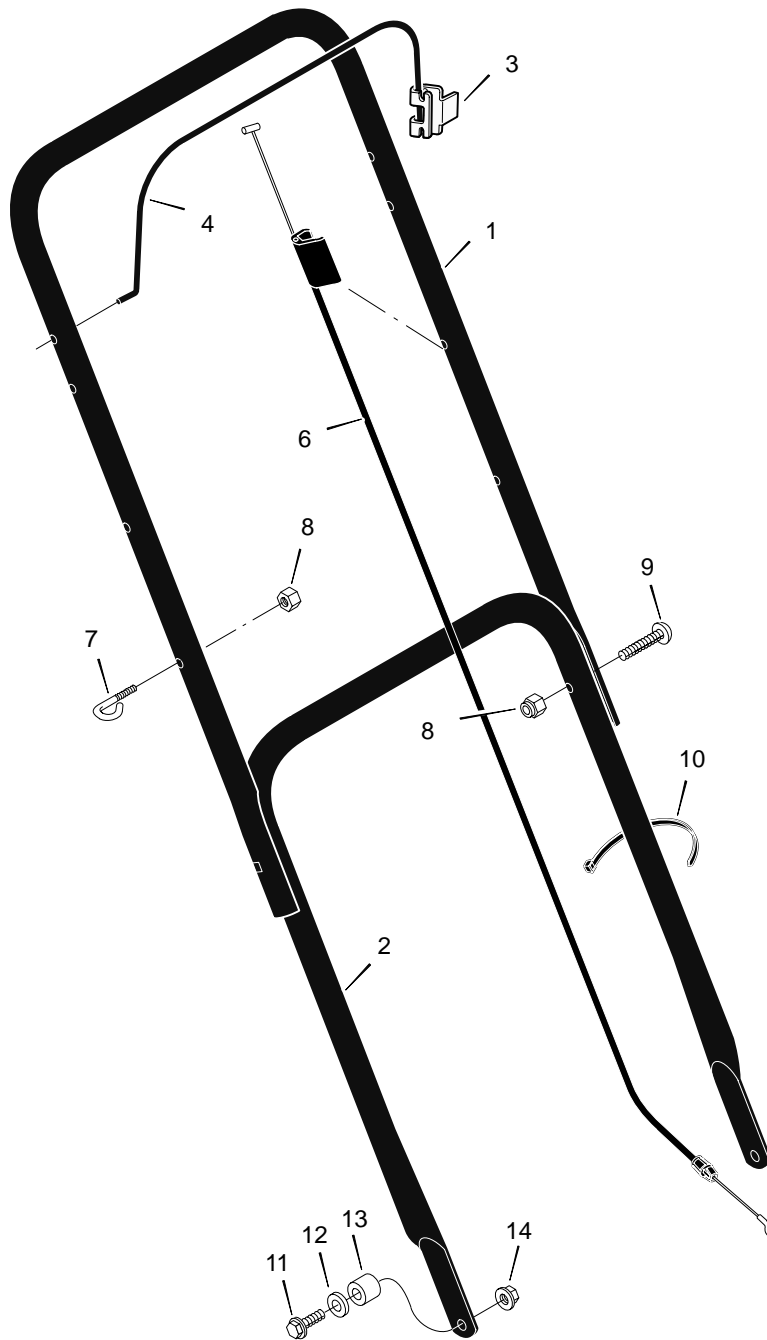

# MODEL 20111x51A

# REPAIR PARTS

1	Engine	—	8	Extension, Rear	672750E701	15	Blade Adapter	71056
2	Housing	7950007	9	Deflector, Rear	671912	16	Blade – 20"	672814E701
3	Bolt, Engine	710265	10	Bolt	1x121	17	Washer, Blade	710210
4	Bolt, Axle	9x10	11	Washer	710256	18	Washer	710207
5	Wheel and Tire	672788	12	Screw	710271	19	Bolt	710163
6	Washer	996416	13	Locknut	710203	20	Locknut	45171
7	Screw	26x235	14	Deflector, Chute	671929	—	Book, Instruction	F-000422M

# REPAIR PARTS

1	Handle, Upper (Black)	672913	7	Guide, Rope	43956	11	Bolt	710082
2	Handle, Lower (Black)	672912	8	Locknut	710203	12	Washer	996416
3	Bracket, Stop Lever	43628 BC	9	Screw	3x136	13	Spacer	671914
4	Lever, Stop	671924-860	10	Fastener, Cable	71372	14	Nut	710140
6	Engine Stop Cable	672836						