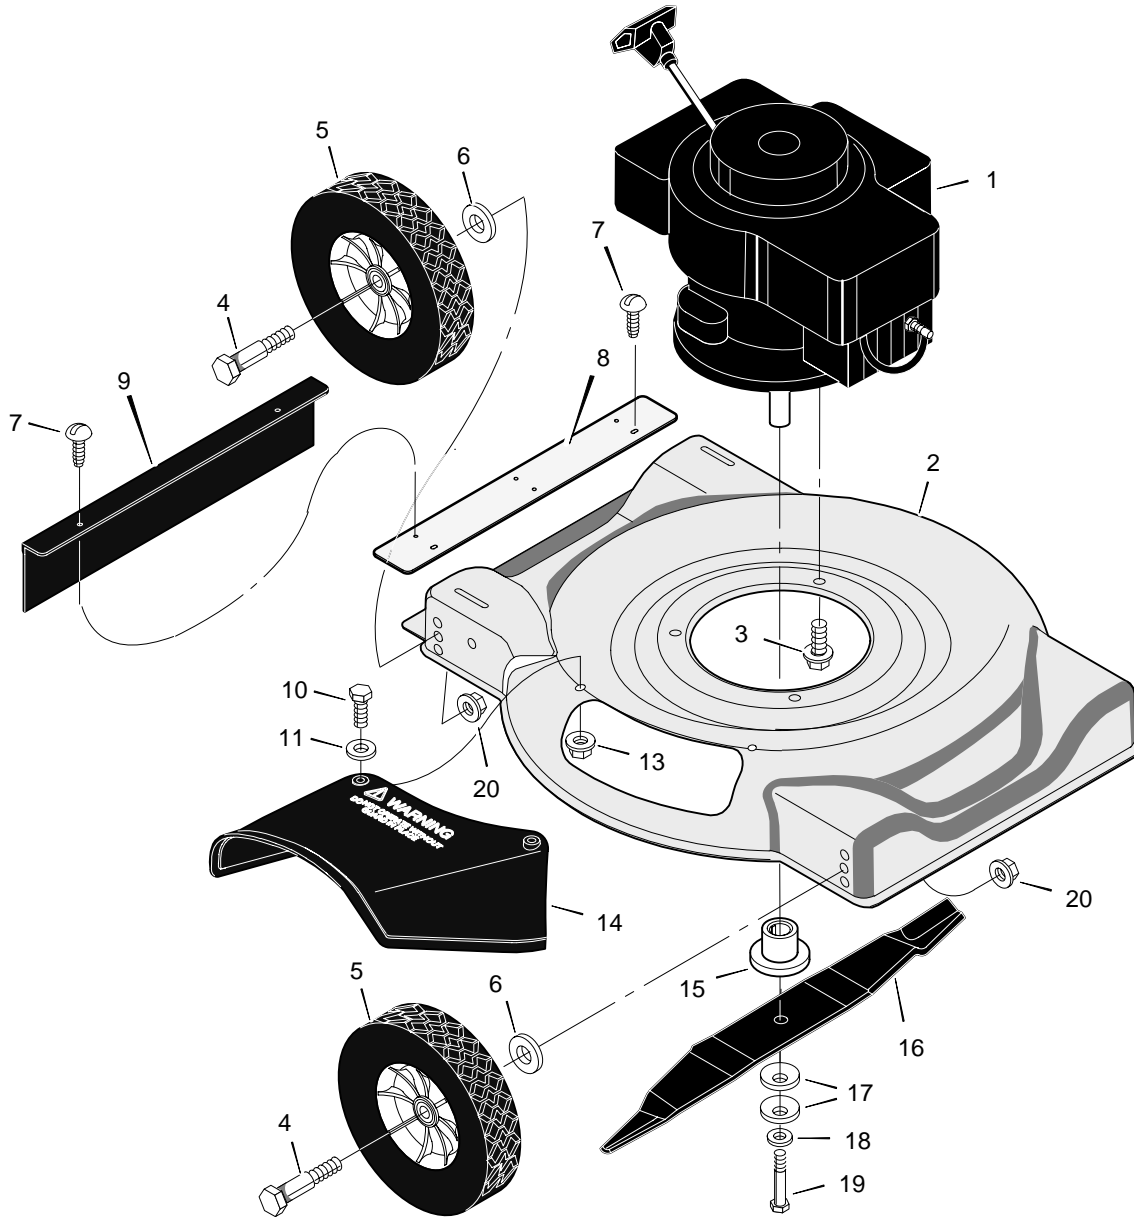

MODEL 20111x50A

REPAIR PARTS

1	Engine	—	8	Extension, Rear	672750E701	15	Blade Adapter	71056
2	Housing	7950007	9	Deflector, Rear	671912	16	Blade – 20"	672814E701
3	Bolt, Engine	710265	10	Bolt	1x121	17	Washer, Blade	710210
4	Bolt, Axle	9x10	11	Washer	710256	18	Washer	710207
5	Wheel and Tire	672789	12	Screw	710271	19	Bolt	710163
6	Washer	996416	13	Locknut	710203	20	Locknut	45171
7	Screw	26x235	14	Deflector, Chute	671929	–	Book, Instruction	F-000421M

MODEL 20111x50A

REPAIR PARTS

1	Handle, Upper (Gray)	1101023	7	Guide, Rope	43956	11	Bolt	710082
2	Handle, Lower (Gray)	1101022	8	Locknut	710203	12	Washer	996416
3	Bracket, Stop Lever	43628 BC	9	Screw	3x136	13	Spacer	671914
4	Lever, Stop	671924-860	10	Fastener, Cable	71372	14	Nut	710140
6	Engine Stop Cable	672836						