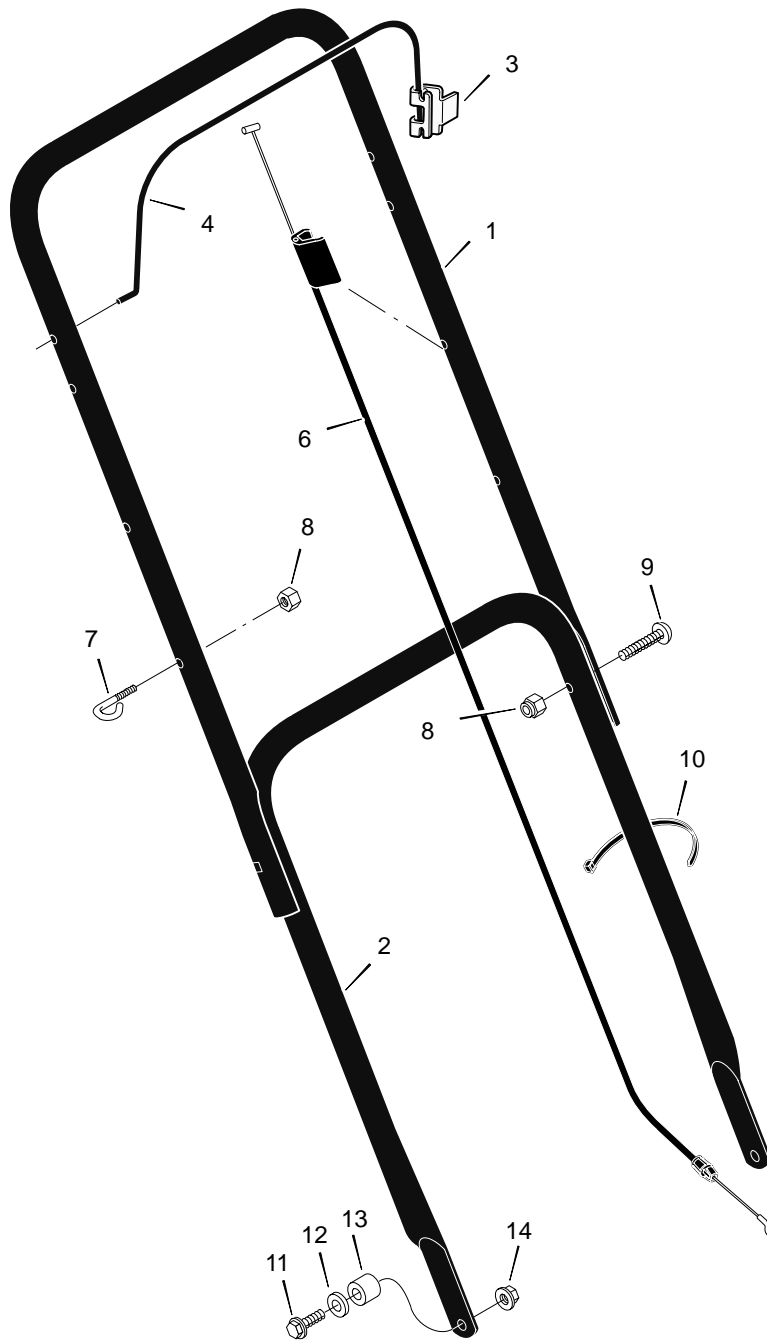

MODEL 20111x50A

REPAIR PARTS

1	Engine	—	8	Extension, Rear	672750E701	15	Blade Adapter	71056
2	Housing	7950007	9	Deflector, Rear	671912	16	Blade – 20"	672814E701
3	Bolt, Engine	710265	10	Bolt	1x121	17	Washer, Blade	710210
4	Bolt, Axle	9x10	11	Washer	710256	18	Washer	710207
5	Wheel and Tire	672789	12	Screw	710271	19	Bolt	710163
6	Washer	996416	13	Locknut	710203	20	Locknut	45171
7	Screw	26x235	14	Deflector, Chute	671929	–	Book, Instruction	F-000421M

MODEL 20111x50A

REPAIR PARTS

1	Handle, Upper (Gray)	1101023	7	Guide, Rope	43956	11	Bolt	710082
2	Handle, Lower (Gray)	1101022	8	Locknut	710203	12	Washer	996416
3	Bracket, Stop Lever	43628 BC	9	Screw	3x136	13	Spacer	671914
4	Lever, Stop	671924-860	10	Fastener, Cable	71372	14	Nut	710140
6	Engine Stop Cable	672836						