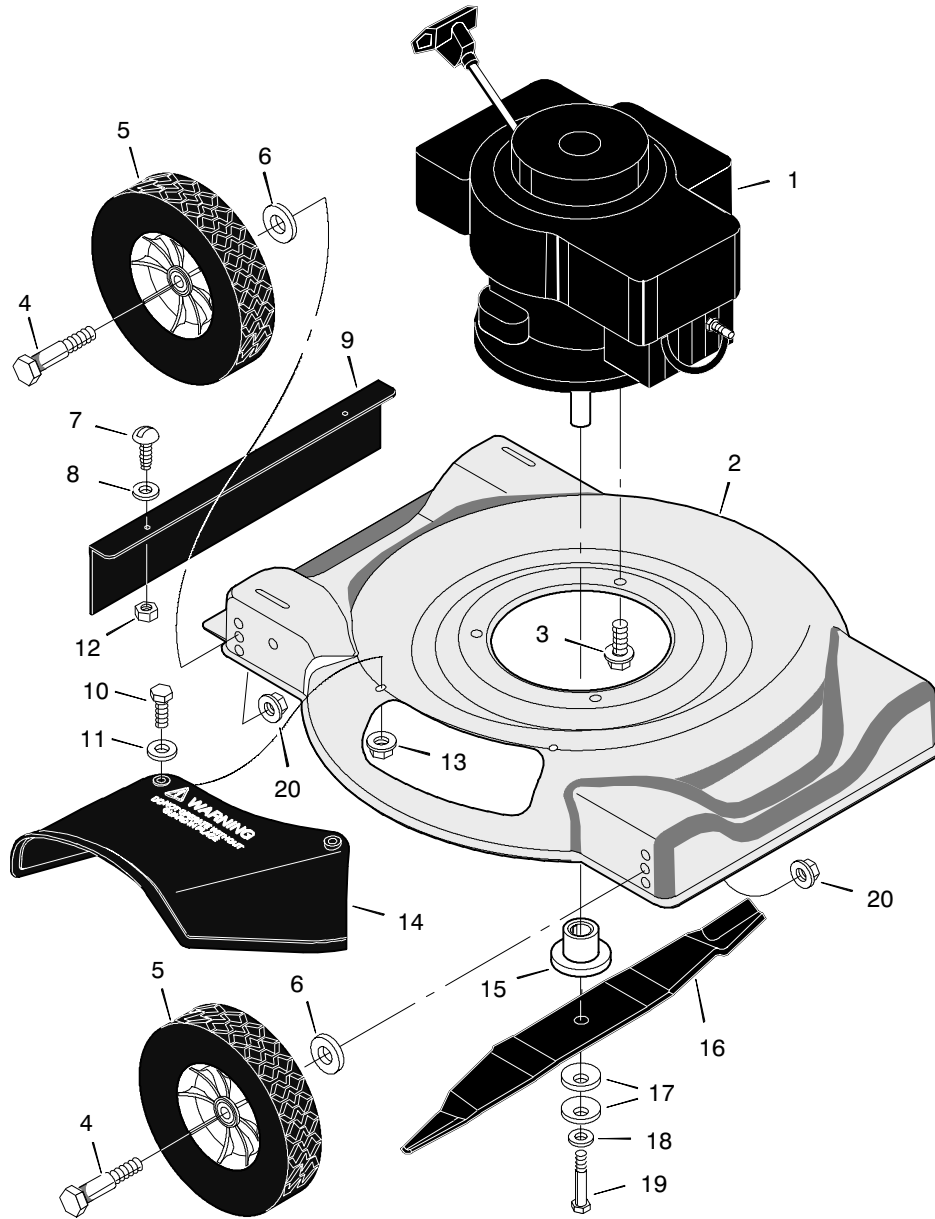

20101x78A

1	Engine *	*	10	Bolt	1x121	19	Bolt	1x142
2	Housing	776006	11	Washer	17x37Z	20	Locknut	15x68
3	Bolt, Engine	25x6	12	Nut	15x102	-	Book, Instruction	F- 97477
4	Bolt, Axle	9x10	13	Locknut	15x116			
5	Wheel and Tire	20270	14	Deflector, Chute	671929			
6	Washer	10851Z	15	Blade Adapter	71056			
7	Screw	4x21	16	Blade - 20"	42785E701			
8	Washer	17x38Z	17	Washer, Blade	17x137			
9	Deflector, Rear	671912	18	Washer	17x124			

20101x78A

1	Handle, Upper (Black)	671918E701	6	Engine Stop Cable	671947	11	Bolt	1x111
2	Handle, Lower (Black)	671946E701	7	Guide, Rope	43956	12	Washer	10851 Z
3	Bracket, Stop Lever	43628 BC	8	Locknut	15x116	13	Spacer	671914
4	Lever, Stop	671924E700	9	Screw	3x136	14	Nut	15x84
5	Screw	26x220	10	Fastener, Cable	71372			