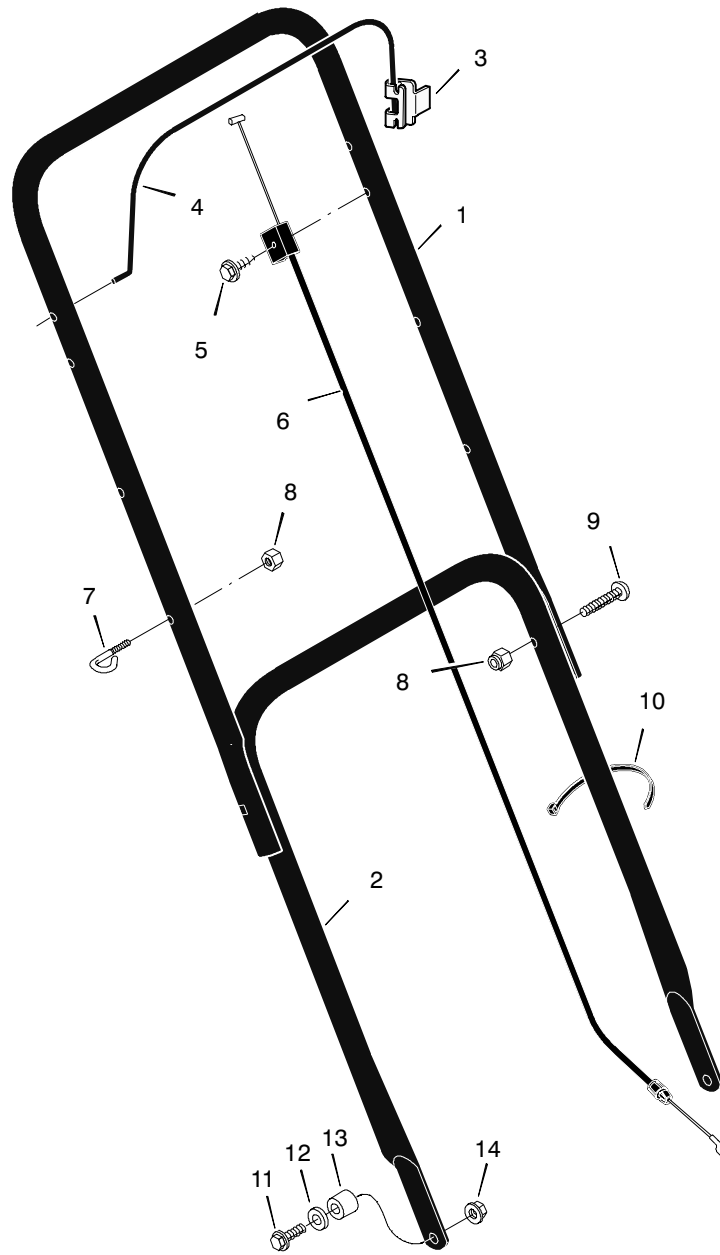

20101x78A

1	Engine *	*	10	Bolt	1x121	19	Bolt	1x142
2	Housing	776006	11	Washer	17x37Z	20	Locknut	15x68
3	Bolt, Engine	25x6	12	Nut	15x102	-	Book, Instruction	F- 97477
4	Bolt, Axle	9x10	13	Locknut	15x116			
5	Wheel and Tire	20270	14	Deflector, Chute	671929			
6	Washer	10851Z	15	Blade Adapter	71056			
7	Screw	4x21	16	Blade - 20"	42785E701			
8	Washer	17x38Z	17	Washer, Blade	17x137			
9	Deflector, Rear	671912	18	Washer	17x124			

20101x78A

1	Handle, Upper (Black)	671918E701	6	Engine Stop Cable	671947	11	Bolt	1x111
2	Handle, Lower (Black)	671946E701	7	Guide, Rope	43956	12	Washer	10851 Z
3	Bracket, Stop Lever	43628 BC	8	Locknut	15x116	13	Spacer	671914
4	Lever, Stop	671924E700	9	Screw	3x136	14	Nut	15x84
5	Screw	26x220	10	Fastener, Cable	71372			