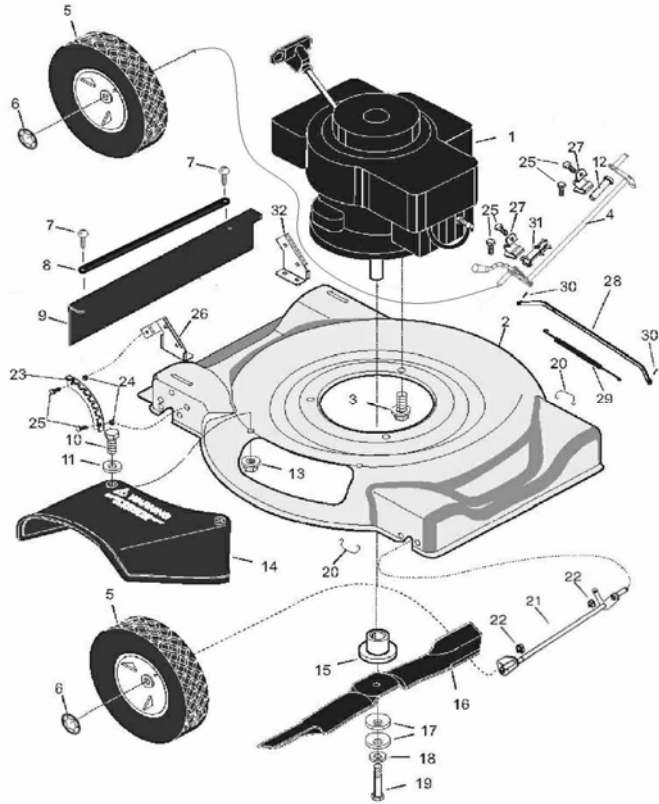

CJ20GTZWB40

Spare Parts for 20" deck assy.

Spare Parts for 20" mower Handles