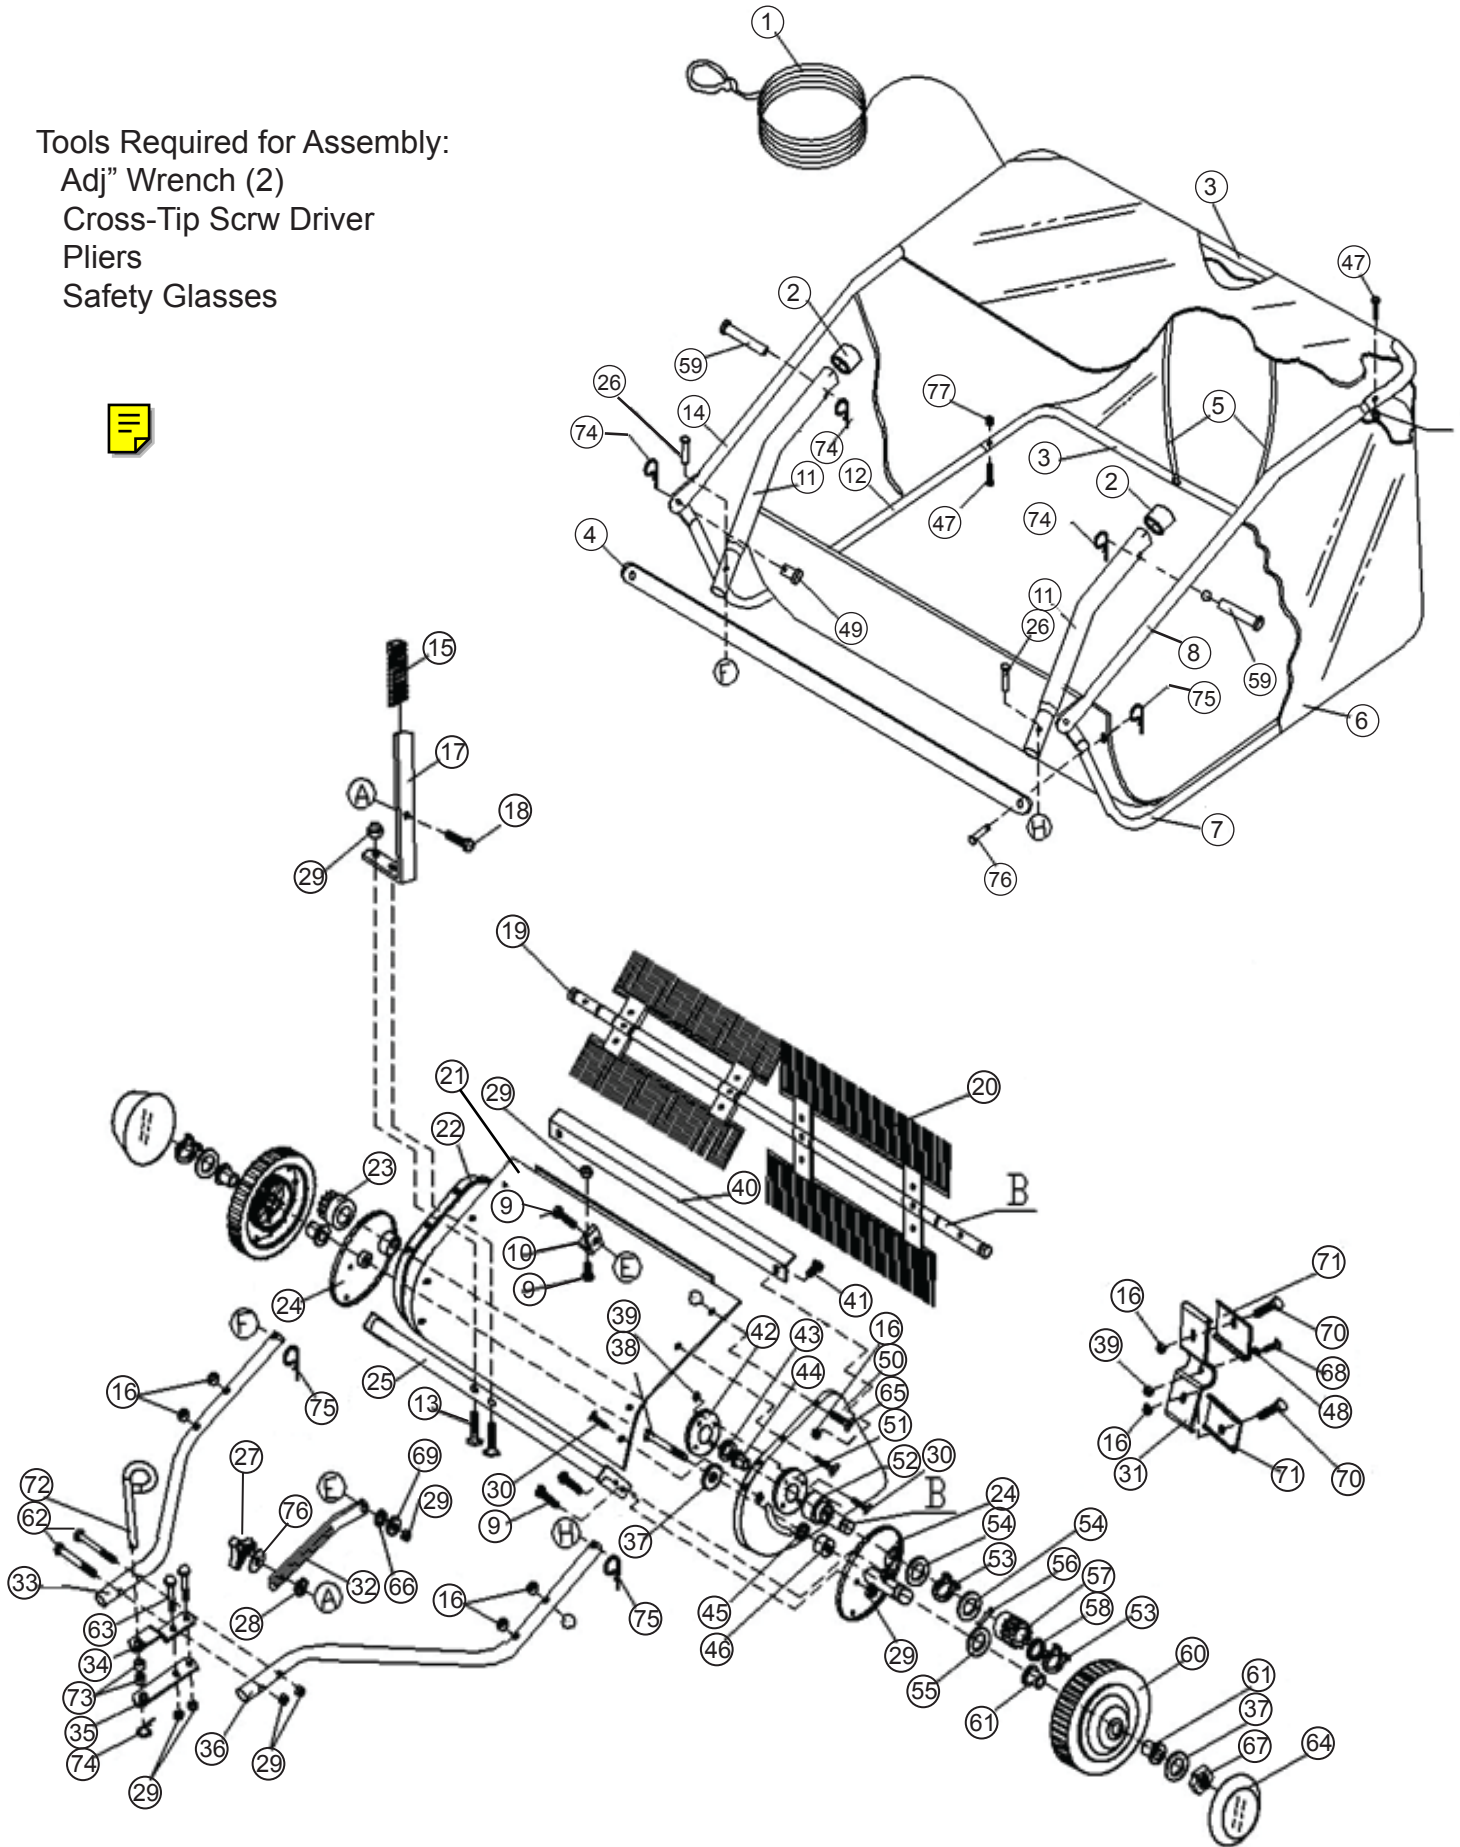

PARTS REFERENCE _____

Tools Required for Assembly:
Adj" Wrench (2)
Cross-Tip Scrw Driver
Pliers
Safety Glasses

PARTS LIST

REF NO.	PART NO	DESCRIPTION	QTY.	REF NO.	PART NO	DESCRIPTION	QTY.
1.	N-100	Hamper Rope	1	54.	N-153	Adj. Washer A	4
2.	N-101	Vinyl Cap	2	55.	N-154	Adj. Washer C	2
3.	N-102	Rear Hamper Frame Tube	2	56.	N-155	Dowel Pin (Drive)	1
4.	N-103	Big Frame Strap	1	57.	N-156	Pinion Gear (LH)	2
5.	N-104	Hamper Support Rod	2	58.	N-157	Adj. Washer B	2
6.	N-105	Hamper Bag	1	59.	N-158	Pin, Clevis "	2
7.	N-106	Lower Hamper Frame LH	1	60.	N-159	Wheel & Tire Assy	2
8.	N-107	Upper Hamper Frame LH	1	61.	N-160	Wheel Bushing	4
9.	N-108	Hex Bolt, M8x16	6	62.	N-161	Hex Bolt M8x65	2
10.	N-109	Angle Bracket	1	63.	N-162	Hex Bolt M8x50	2
11.	N-110	Bag Arm Tube	1	64.	N-163	Hub Cap	2
12.	N-111	Lower Hamper Frame RH	1	65.	N-164	Hex Bolt M6x35	4
13.	N-112	Hex Bolt, M8x40	2	66.	N-165	Spacer Bushing Hgt Adj Strap	1
14.	N-113	Upper Hamper Frame RH	1	67.	N-166	Nylon Lock Nut M10	2
15.	N-114	Height Adjust Grip	1	68.	N-167	Hex Bolt M5x25	4
16.	N-115	Lock Nut M6	14	69.	N-168	Big Flat Washer Ø8	2
17.	N-116	Height Adjustment Handle	1	70.	N-169	Hex Bolt M6x20	8
18.	N-117	Carriage Bolt M8x30	1	71.	N-170	Retainer Brush	8
19.	N-118	Brush Shaft	1	72.	N-171	Hitch Pin	1
20.	N-119	Brush	4	73.	N-172	Tube, Hitch Spacer	3
21.	N-120	Wrapper	1	74.	N-173	Hair Pin Cotter Ø3	5
22.	N-121	End Plate RH	1	75.	N-174	Hair Pin Cotter Ø2	4
23.	N-122	Pinion Gear RH	1	76.	N-175	Clevis Pin B	2
24.	N-123	Dust Cover Assembly	2	77.	N-176	Hex Lock Nut	4
25.	N-124	Height Adj. Tube Assy	1				
26.	N-125	Clevis Pin Ø6x37	4				
27.	N-126	Wing Knob	1				
28.	N-127	Star Washer Ø8	1				
29.	N-128	Hex Lock Nut M	12				
30.	N-129	Slotted Pan Hd Screw M5x12	14				
31.	N-130	Retainer Brush (Large)	4				
32.	N-131	Height Adjustment Strap	1				
33.	N-132	Hitch Tube (RH)	1				
34.	N-133	Hitch Bracket	1				
35.	N-134	Hitch Bracket, Straight	1				
36.	N-135	Hitch Tube (LH)	1				
37.	N-136	Flat Washer Ø10	4				
38.	N-137	Hex Bolt M10x85	2				
39.	N-138	Nylon Lock Nut M5	18				
40.	N-139	Rear Support Brace	1				
41.	N-140	Hex Bolt M6x12	2				
42.	N-141	Dust Cover Retainer	2				
43.	N-142	Inside Star Washer	2				
44.	N-143	Brush Shaft Bushing	2				
45.	N-144	Spacer Bushing Ø16x3mm	2				
46.	N-145	Spacer for Axle	2				
47.	N-146	Cross Slot Screw	4				
48.	N-147	Star Washer Ø5	4				
49.	N-148	Clevis Pin C	2				
50.	N-149	End Plate LH	1				
51.	N-150	Special Washer	2				
52.	N-151	Bushing	2				
53.	N-152	Retaining Ring	4