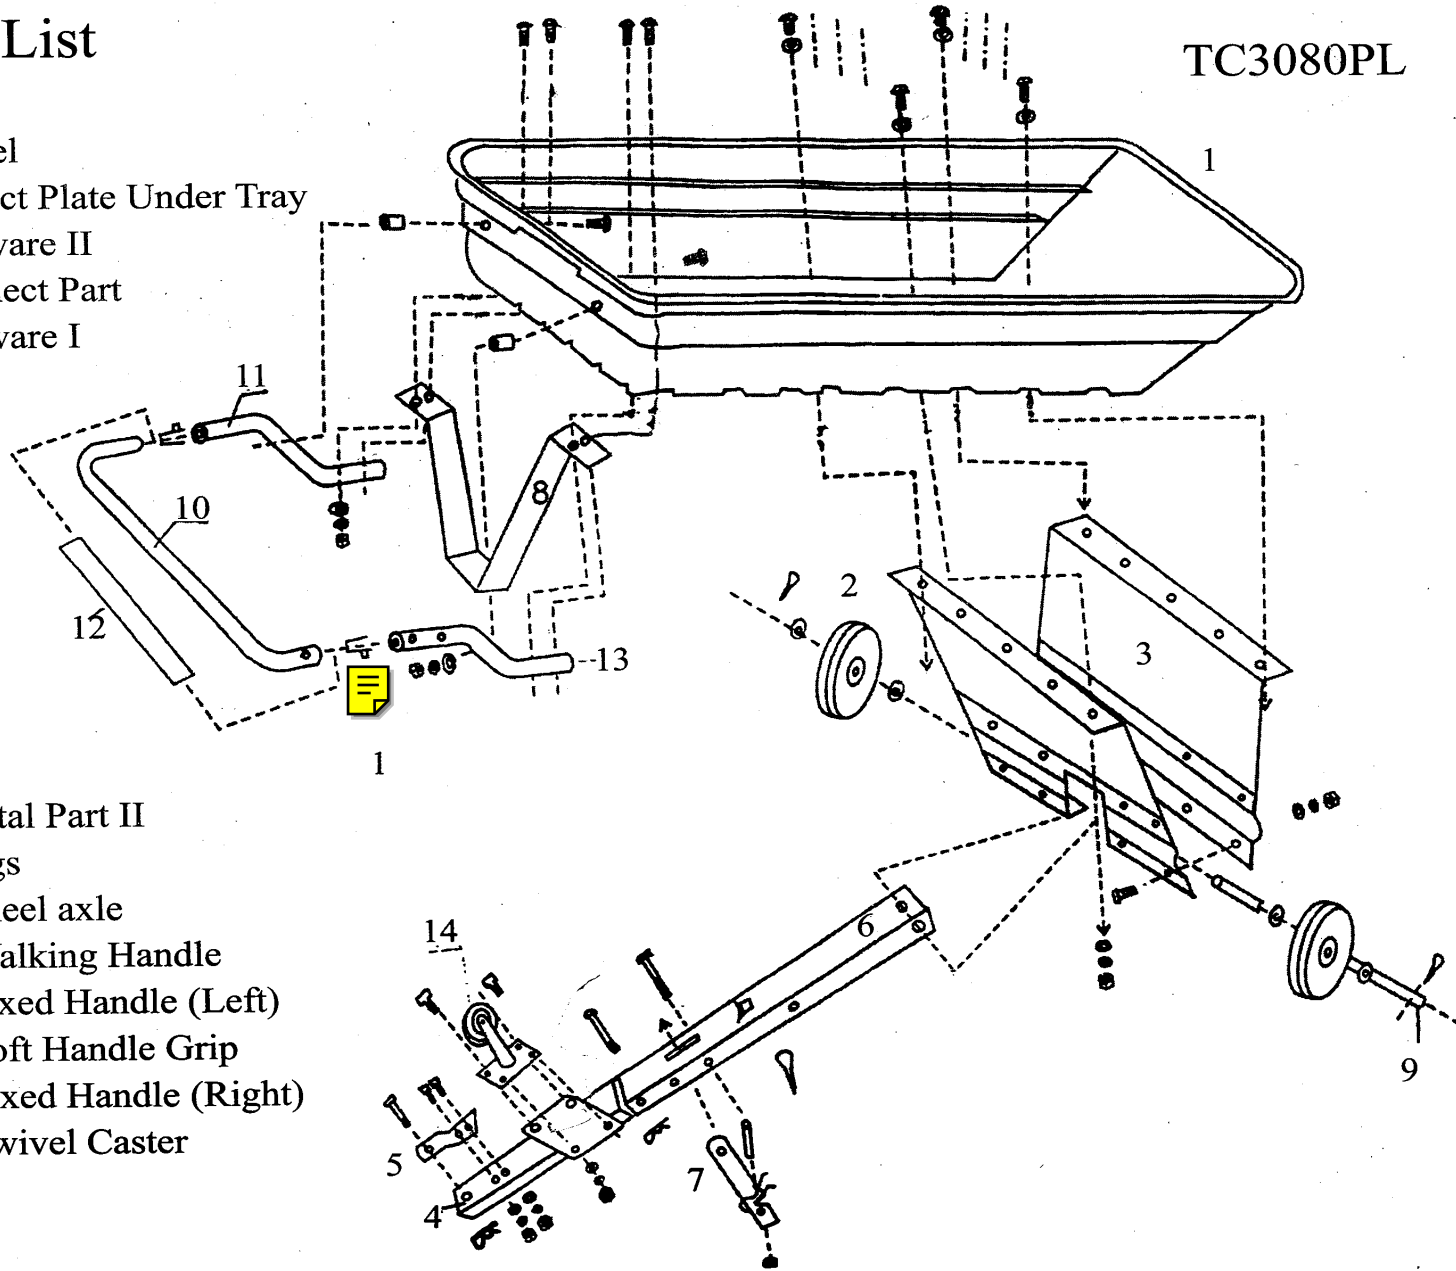

# Part List

TC3080PL

- 1:Tray
- 2:Wheel
- 3:Protect Plate Under Tray
- 4:Slotware II
- 5:Connect Part
- 6:Slotware I

- 7:Metal Part II
- 8:Legs
- 9:Wheel axle
- 10:Walking Handle
- 11:Fixed Handle (Left)
- 12:Soft Handle Grip
- 13:Fixed Handle (Right)
- 14:Swivel Caster